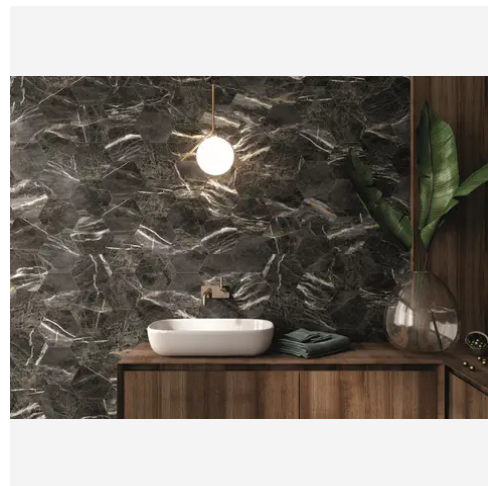

Bistro 8 x 9 Marquina Gold Matte Hexagon Tile

Bistro 8x9 Marquina Gold Matte Hexagon Tile

SKU
SPUI-901692

COLOR OPTIONS

Pulpis
Taupe

Statuary
White

Pulpis Dark
Grey

**Marquina
Gold**

Calacatta
Gold

SHAPE / SIZE

3 x 12 Rectangle

8 x 9 Hexagon

PRODUCT INFORMATION

Material Porcelain	Shape Hexagon
Chip/Tile Size 8 x 9	Finish Matte
Color Marquina Gold	Sq Ft Per Piece N/A
Glazed Yes	Tile Thickness 9 mm
Shade Variation V2	Texture Variation N/A
Size Variation N/A	Pits & Chips Variation N/A

PRODUCT GALLERY

The Bistro series presents a beautiful porcelain with a natural marble look across five colors in 3x12 rectangle and 8x9 hexagon tile sizes, perfect for indoor wall and floor applications. This designer's dream collection features a matte finish on a porcelain body, offering a sophisticated and timeless backdrop for any interior space. Embrace the elegance and simplicity of the Bistro series, where each tile contributes to a refined and luxurious ambiance.