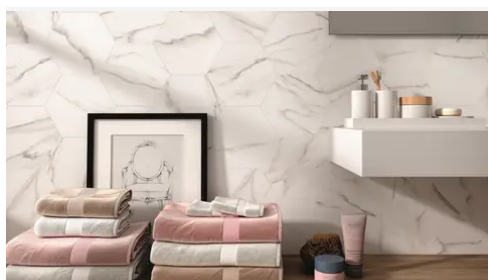

Calacatta
Gold

SHAPE / SIZE

3 x 12 Rectangle

8 x 9 Hexagon

PRODUCT INFORMATION

Material Porcelain	Shape Hexagon
Chip/Tile Size 8 x 9	Finish Matte
Color Marquina Gold	Sq Ft Per Piece N/A
Glazed Yes	Tile Thickness 9 mm
Shade Variation V2	Texture Variation N/A
Size Variation N/A	Pits & Chips Variation N/A

PRODUCT GALLERY

The Bistro series presents a beautiful porcelain with a natural marble look across five colors in 3x12 rectangle and 8x9 hexagon tile sizes, perfect for indoor wall and floor applications. This designer's dream collection features a matte finish on a porcelain body, offering a sophisticated and timeless backdrop for any interior space. Embrace the elegance and simplicity of the Bistro series, where each tile contributes to a refined and luxurious ambiance.