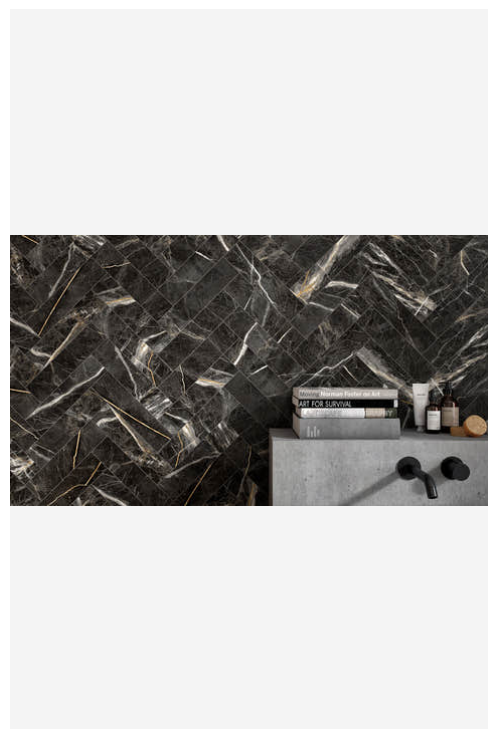

Calacatta
Gold

SHAPE / SIZE

3 x 12 Rectangle

8 x 9 Hexagon

PRODUCT INFORMATION

Material Porcelain	Shape Hexagon
Chip/Tile Size 8 x 9	Finish Matte
Color Marquina Gold	Sq Ft Per Piece N/A
Glazed Yes	Tile Thickness 9 mm
Shade Variation V2	Texture Variation N/A
Size Variation N/A	Pits & Chips Variation N/A

PRODUCT GALLERY

The Bistro series presents a beautiful porcelain with a natural marble look across five colors in 3x12 rectangle and 8x9 hexagon tile sizes, perfect for indoor wall and floor applications. This designer's dream collection features a matte finish on a porcelain body, offering a sophisticated and timeless backdrop for any interior space. Embrace the elegance and simplicity of the Bistro series, where each tile contributes to a refined and luxurious ambiance.