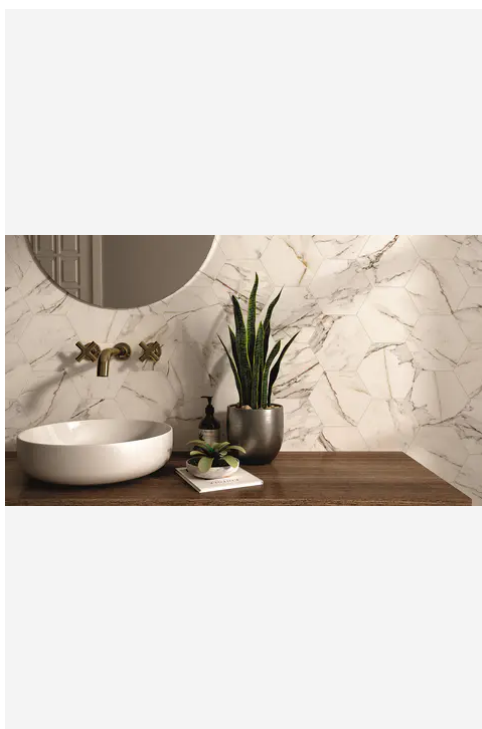

Bistro 8 x 9 Marquina Gold Matte Hexagon Tile

Bistro 8x9 Marquina Gold Matte Hexagon Tile

SKU
SPUI-901692

COLOR OPTIONS

Pulpis
Taupe

Statuary
White

Pulpis Dark
Grey

**Marquina
Gold**

Calacatta
Gold

SHAPE / SIZE

3 x 12 Rectangle

8 x 9 Hexagon

PRODUCT INFORMATION

Material Porcelain	Shape Hexagon
Chip/Tile Size 8 x 9	Finish Matte
Color Marquina Gold	Sq Ft Per Piece N/A
Glazed Yes	Tile Thickness 9 mm
Shade Variation V2	Texture Variation N/A
Size Variation N/A	Pits & Chips Variation N/A

PRODUCT GALLERY

The Bistro series presents a beautiful porcelain with a natural marble look across five colors in 3x12 rectangle and 8x9 hexagon tile sizes, perfect for indoor wall and floor applications. This designer's dream collection features a matte finish on a porcelain body, offering a sophisticated and timeless backdrop for any interior space. Embrace the elegance and simplicity of the Bistro series, where each tile contributes to a refined and luxurious ambiance.