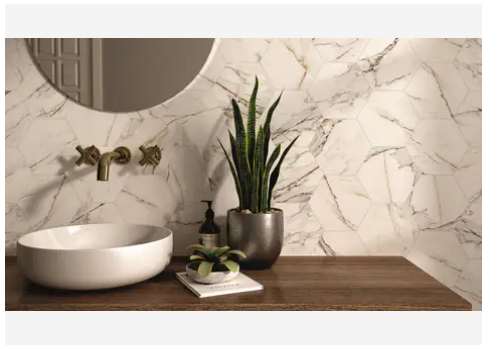

Bistro 8 x 9 Calacatta Gold Matte Hexagon Tile

Bistro 8x9 Calacatta Gold Matte Hexagon Tile

SKU
SPUI-901691

COLOR OPTIONS

SHAPE / SIZE

PRODUCT INFORMATION

Material Porcelain	Shape Hexagon
Chip/Tile Size 8 x 9	Finish Matte
Color Calacatta Gold	Sq Ft Per Piece N/A
Glazed Yes	Tile Thickness 9 mm
Shade Variation V2	Texture Variation N/A
Size Variation N/A	Pits & Chips Variation N/A

PRODUCT GALLERY

The Bistro series presents a beautiful porcelain with a natural marble look across five colors in 3x12 rectangle and 8x9 hexagon tile sizes, perfect for indoor wall and floor applications. This designer's dream collection features a matte finish on a porcelain body, offering a sophisticated and timeless backdrop for any interior space. Embrace the elegance and simplicity of the Bistro series, where each tile contributes to a refined and luxurious ambiance.