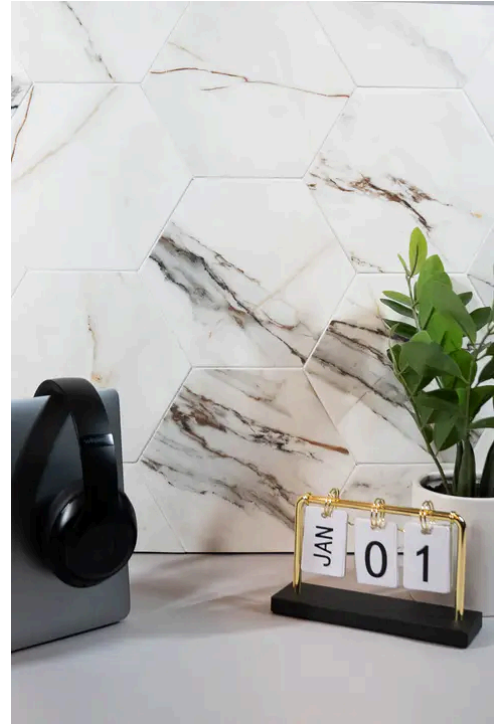

Bistro 8 x 9 Calacatta Gold Matte Hexagon Tile

Bistro 8x9 Calacatta Gold Matte Hexagon Tile

SKU
SPUI-901691

COLOR OPTIONS

SHAPE / SIZE

PRODUCT INFORMATION

Material Porcelain	Shape Hexagon
Chip/Tile Size 8 x 9	Finish Matte
Color Calacatta Gold	Sq Ft Per Piece N/A
Glazed Yes	Tile Thickness 9 mm
Shade Variation V2	Texture Variation N/A
Size Variation N/A	Pits & Chips Variation N/A

PRODUCT GALLERY

The Bistro series presents a beautiful porcelain with a natural marble look across five colors in 3x12 rectangle and 8x9 hexagon tile sizes, perfect for indoor wall and floor applications. This designer's dream collection features a matte finish on a porcelain body, offering a sophisticated and timeless backdrop for any interior space. Embrace the elegance and simplicity of the Bistro series, where each tile contributes to a refined and luxurious ambiance.