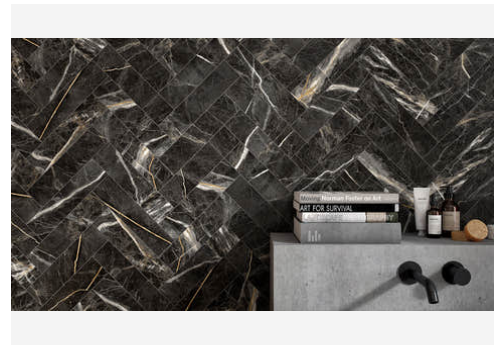

Bistro 8 x 9 Calacatta Gold Matte Hexagon Tile

Bistro 8x9 Calacatta Gold Matte Hexagon Tile

SKU
SPUI-901691

COLOR OPTIONS

Calacatta Gold

Marquina Gold

Pulpis Dark Grey

Pulpis Taupe

Statuary White

SHAPE / SIZE

3 x 12 Rectangle

PRODUCT INFORMATION

Material Porcelain	Shape Hexagon
Chip/Tile Size 8 x 9	Finish Matte
Color Calacatta Gold	Sq Ft Per Piece N/A
Glazed Yes	Tile Thickness 9 mm
Shade Variation V2	Texture Variation N/A
Size Variation N/A	Pits & Chips Variation N/A

PRODUCT GALLERY

The Bistro series presents a beautiful porcelain with a natural marble look across five colors in 3x12 rectangle and 8x9 hexagon tile sizes, perfect for indoor wall and floor applications. This designer's dream collection features a matte finish on a porcelain body, offering a sophisticated and timeless backdrop for any interior space. Embrace the elegance and simplicity of the Bistro series, where each tile contributes to a refined and luxurious ambiance.