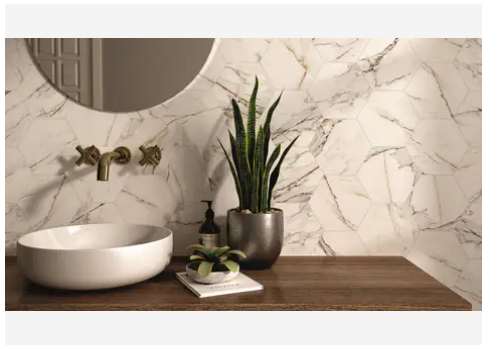

Statuary White

SHAPE / SIZE

3 x 12 Rectangle

PRODUCT INFORMATION

Material Porcelain	Shape Hexagon
Chip/Tile Size 8 x 9	Finish Matte
Color Calacatta Gold	Sq Ft Per Piece N/A
Glazed Yes	Tile Thickness 9 mm
Shade Variation V2	Texture Variation N/A
Size Variation N/A	Pits & Chips Variation N/A

PRODUCT GALLERY

The Bistro series presents a beautiful porcelain with a natural marble look across five colors in 3x12 rectangle and 8x9 hexagon tile sizes, perfect for indoor wall and floor applications. This designer's dream collection features a matte finish on a porcelain body, offering a sophisticated and timeless backdrop for any interior space. Embrace the elegance and simplicity of the Bistro series, where each tile contributes to a refined and luxurious ambiance.