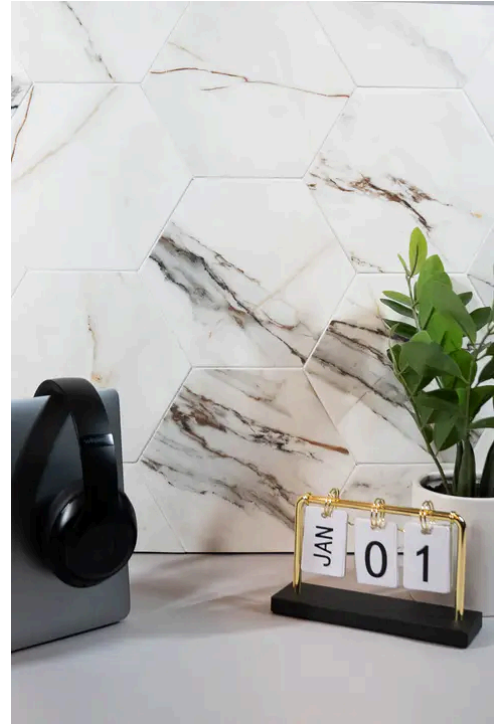

PRODUCT GALLERY

The Bistro series presents a beautiful porcelain with a natural marble look across five colors in 3x12 rectangle and 8x9 hexagon tile sizes, perfect for indoor wall and floor applications. This designer's dream collection features a matte finish on a porcelain body, offering a sophisticated and timeless backdrop for any interior space. Embrace the elegance and simplicity of the Bistro series, where each tile contributes to a refined and luxurious ambiance.