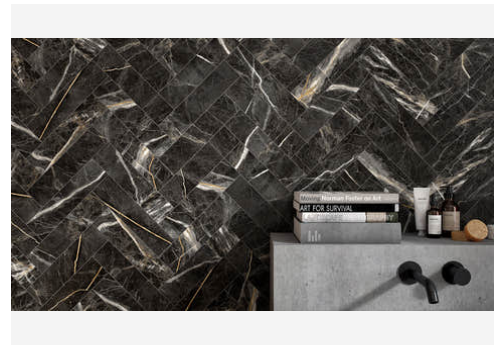

Bistro 8 x 9 Calacatta Gold Matte Hexagon Tile

Bistro 8x9 Calacatta Gold Matte Hexagon Tile

SKU
SPUI-901691

COLOR OPTIONS

SHAPE / SIZE

PRODUCT INFORMATION

Material Porcelain	Shape Hexagon
Chip/Tile Size 8 x 9	Finish Matte
Color Calacatta Gold	Sq Ft Per Piece N/A
Glazed Yes	Tile Thickness 9 mm
Shade Variation V2	Texture Variation N/A
Size Variation N/A	Pits & Chips Variation N/A

PRODUCT GALLERY

The Bistro series presents a beautiful porcelain with a natural marble look across five colors in 3x12 rectangle and 8x9 hexagon tile sizes, perfect for indoor wall and floor applications. This designer's dream collection features a matte finish on a porcelain body, offering a sophisticated and timeless backdrop for any interior space. Embrace the elegance and simplicity of the Bistro series, where each tile contributes to a refined and luxurious ambiance.