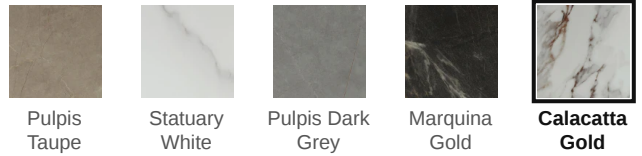

Bistro 8 x 9 Calacatta Gold Matte Hexagon Tile

Bistro 8x9 Calacatta Gold Matte Hexagon Tile

SKU
SPUI-901691

COLOR OPTIONS

SHAPE / SIZE

PRODUCT INFORMATION

Material Porcelain	Shape Hexagon
Chip/Tile Size 8 x 9	Finish Matte
Color Calacatta Gold	Sq Ft Per Piece N/A
Glazed Yes	Tile Thickness 9 mm
Shade Variation V2	Texture Variation N/A
Size Variation N/A	Pits & Chips Variation N/A

PRODUCT GALLERY

The Bistro series presents a beautiful porcelain with a natural marble look across five colors in 3x12 rectangle and 8x9 hexagon tile sizes, perfect for indoor wall and floor applications. This designer's dream collection features a matte finish on a porcelain body, offering a sophisticated and timeless backdrop for any interior space. Embrace the elegance and simplicity of the Bistro series, where each tile contributes to a refined and luxurious ambiance.