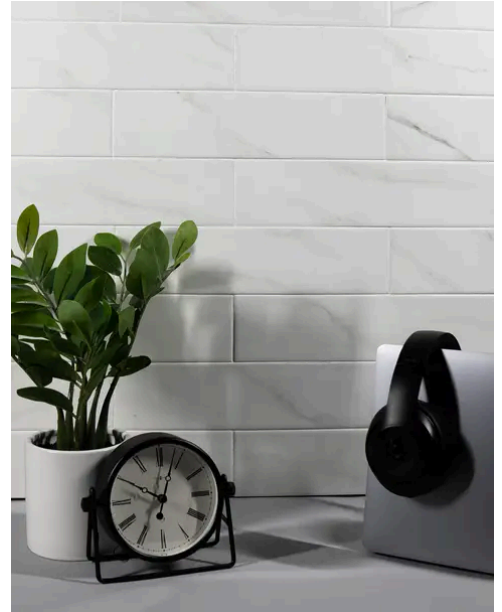

PRODUCT GALLERY

The Bistro series presents a beautiful porcelain with a natural marble look across five colors in 3x12 rectangle and 8x9 hexagon tile sizes, perfect for indoor wall and floor applications. This designer's dream collection features a matte finish on a porcelain body, offering a sophisticated and timeless backdrop for any interior space. Embrace the elegance and simplicity of the Bistro series, where each tile contributes to a refined and luxurious ambiance.