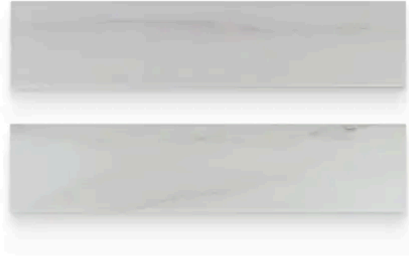

PRODUCT GALLERY

The Bistro series presents a beautiful porcelain with a natural marble look across five colors in 3x12 rectangle and 8x9 hexagon tile sizes, perfect for indoor wall and floor applications. This designer's dream collection features a matte finish on a porcelain body, offering a sophisticated and timeless backdrop for any interior space. Embrace the elegance and simplicity of the Bistro series, where each tile contributes to a refined and luxurious ambiance.