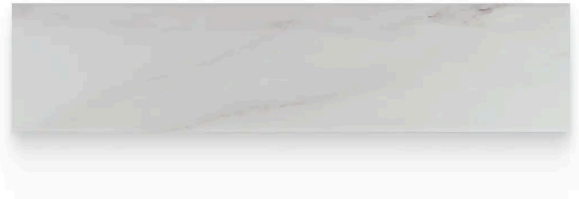

Bistro 3 x 12 Statuary White Matte Rectangle Tile

Bistro 3x12 Statuary White Matte Rectangle Tile

SKU

SPUI-901690

COLOR OPTIONS

Marquina
Gold

**Statuary
White**

SHAPE / SIZE

3 x 12 Rectangle

8 x 9 Hexagon

PRODUCT INFORMATION

Material Porcelain	Shape Rectangle
Chip/Tile Size 3 x 12	Finish Matte
Color Statuary White	Sq Ft Per Piece N/A
Glazed Yes	Tile Thickness 9 mm
Shade Variation V2	Texture Variation N/A
Size Variation N/A	Pits & Chips Variation N/A

PRODUCT GALLERY

The Bistro series presents a beautiful porcelain with a natural marble look across five colors in 3x12 rectangle and 8x9 hexagon tile sizes, perfect for indoor wall and floor applications. This designer's dream collection features a matte finish on a porcelain body, offering a sophisticated and timeless backdrop for any interior space. Embrace the elegance and simplicity of the Bistro series, where each tile contributes to a refined and luxurious ambiance.