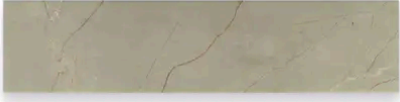

PRODUCT GALLERY

The Bistro series presents a beautiful porcelain with a natural marble look across five colors in 3x12 rectangle and 8x9 hexagon tile sizes, perfect for indoor wall and floor applications. This designer's dream collection features a matte finish on a porcelain body, offering a sophisticated and timeless backdrop for any interior space. Embrace the elegance and simplicity of the Bistro series, where each tile contributes to a refined and luxurious ambiance.