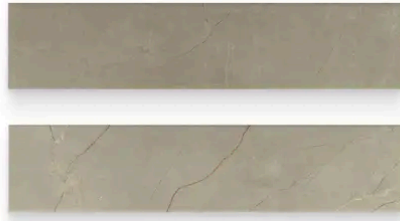

PRODUCT GALLERY

The Bistro series presents a beautiful porcelain with a natural marble look across five colors in 3x12 rectangle and 8x9 hexagon tile sizes, perfect for indoor wall and floor applications. This designer's dream collection features a matte finish on a porcelain body, offering a sophisticated and timeless backdrop for any interior space. Embrace the elegance and simplicity of the Bistro series, where each tile contributes to a refined and luxurious ambiance.