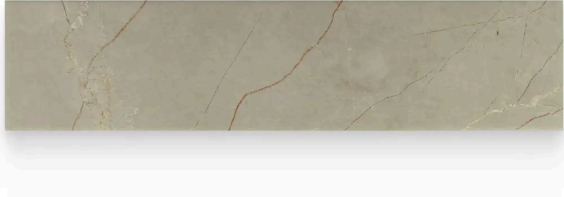

Bistro 3 x 12 Pulpis Taupe Matte Rectangle Tile

Bistro 3x12 Pulpis Taupe Matte Rectangle Tile

SKU

SPUI-901689

COLOR OPTIONS

Statuary
White

**Pulpis
Taupe**

Marquina
Gold

SHAPE / SIZE

3 x 12 Rectangle

8 x 9 Hexagon

PRODUCT INFORMATION

Material Porcelain	Shape Rectangle
Chip/Tile Size 3 x 12	Finish Matte
Color Pulpis Taupe	Sq Ft Per Piece N/A
Glazed Yes	Tile Thickness 9 mm
Shade Variation V2	Texture Variation N/A
Size Variation N/A	Pits & Chips Variation N/A

PRODUCT GALLERY

The Bistro series presents a beautiful porcelain with a natural marble look across five colors in 3x12 rectangle and 8x9 hexagon tile sizes, perfect for indoor wall and floor applications. This designer's dream collection features a matte finish on a porcelain body, offering a sophisticated and timeless backdrop for any interior space. Embrace the elegance and simplicity of the Bistro series, where each tile contributes to a refined and luxurious ambiance.