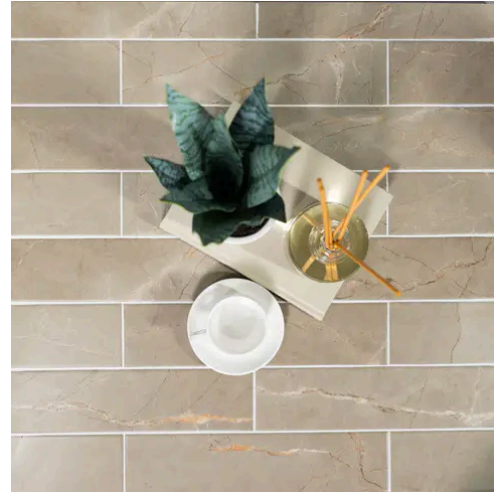

PRODUCT GALLERY

The Bistro series presents a beautiful porcelain with a natural marble look across five colors in 3x12 rectangle and 8x9 hexagon tile sizes, perfect for indoor wall and floor applications. This designer's dream collection features a matte finish on a porcelain body, offering a sophisticated and timeless backdrop for any interior space. Embrace the elegance and simplicity of the Bistro series, where each tile contributes to a refined and luxurious ambiance.