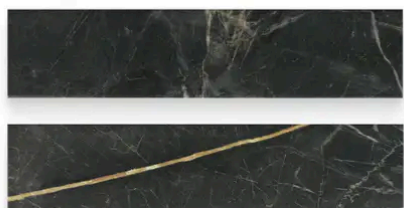

PRODUCT INFORMATION

Material Porcelain	Shape Rectangle
Chip/Tile Size 3 x 12	Finish Matte
Color Marquina Gold	Sq Ft Per Piece N/A
Glazed Yes	Tile Thickness 9 mm
Shade Variation V2	Texture Variation N/A
Size Variation N/A	Pits & Chips Variation N/A

PRODUCT GALLERY

The Bistro series presents a beautiful porcelain with a natural marble look across five colors in 3x12 rectangle and 8x9 hexagon tile sizes, perfect for indoor wall and floor applications. This designer's dream collection features a matte finish on a porcelain body, offering a sophisticated and timeless backdrop for any interior space. Embrace the elegance and simplicity of the Bistro series, where each tile contributes to a refined and luxurious ambiance.