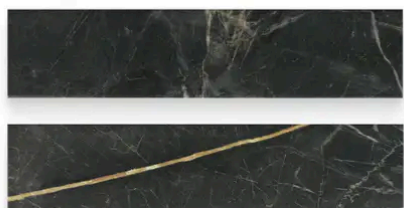

SHAPE / SIZE

PRODUCT INFORMATION

Material Porcelain	Shape Rectangle
Chip/Tile Size 3 x 12	Finish Matte
Color Marquina Gold	Sq Ft Per Piece N/A
Glazed Yes	Tile Thickness 9 mm
Shade Variation V2	Texture Variation N/A
Size Variation N/A	Pits & Chips Variation N/A

PRODUCT GALLERY

The Bistro series presents a beautiful porcelain with a natural marble look across five colors in 3x12 rectangle and 8x9 hexagon tile sizes, perfect for indoor wall and floor applications. This designer's dream collection features a matte finish on a porcelain body, offering a sophisticated and timeless backdrop for any interior space. Embrace the elegance and simplicity of the Bistro series, where each tile contributes to a refined and luxurious ambiance.