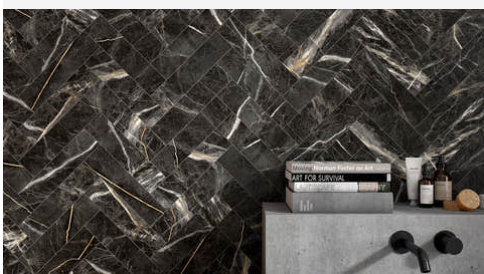

PRODUCT GALLERY

The Bistro series presents a beautiful porcelain with a natural marble look across five colors in 3x12 rectangle and 8x9 hexagon tile sizes, perfect for indoor wall and floor applications. This designer's dream collection features a matte finish on a porcelain body, offering a sophisticated and timeless backdrop for any interior space. Embrace the elegance and simplicity of the Bistro series, where each tile contributes to a refined and luxurious ambiance.