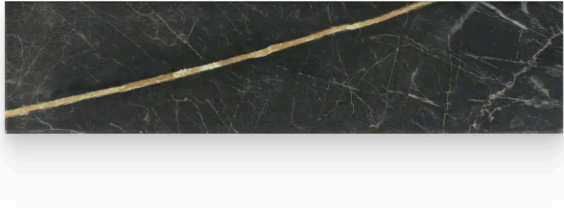

Bistro 3 x 12 Marquina Gold Matte Rectangle Tile

Bistro 3x12 Marquina Gold Matte Rectangle Tile

SKU

SPUI-901687

COLOR OPTIONS

Statuary
White

Pulpis
Taupe

**Marquina
Gold**

SHAPE / SIZE

PRODUCT INFORMATION

Material Porcelain	Shape Rectangle
Chip/Tile Size 3 x 12	Finish Matte
Color Marquina Gold	Sq Ft Per Piece N/A
Glazed Yes	Tile Thickness 9 mm
Shade Variation V2	Texture Variation N/A
Size Variation N/A	Pits & Chips Variation N/A

PRODUCT GALLERY

The Bistro series presents a beautiful porcelain with a natural marble look across five colors in 3x12 rectangle and 8x9 hexagon tile sizes, perfect for indoor wall and floor applications. This designer's dream collection features a matte finish on a porcelain body, offering a sophisticated and timeless backdrop for any interior space. Embrace the elegance and simplicity of the Bistro series, where each tile contributes to a refined and luxurious ambiance.