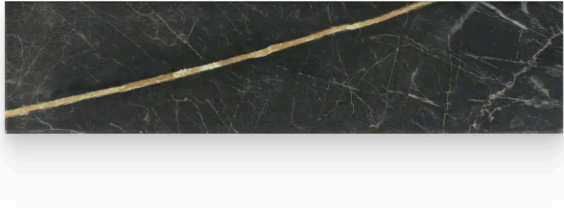

Bistro 3 x 12 Marquina Gold Matte Rectangle Tile

Bistro 3x12 Marquina Gold Matte Rectangle Tile

SKU

SPUI-901687

COLOR OPTIONS

**Marquina
Gold**

**Statuary
White**

SHAPE / SIZE

PRODUCT INFORMATION

Material Porcelain	Shape Rectangle
Chip/Tile Size 3 x 12	Finish Matte
Color Marquina Gold	Sq Ft Per Piece N/A
Glazed Yes	Tile Thickness 9 mm
Shade Variation V2	Texture Variation N/A
Size Variation N/A	Pits & Chips Variation N/A

PRODUCT GALLERY

The Bistro series presents a beautiful porcelain with a natural marble look across five colors in 3x12 rectangle and 8x9 hexagon tile sizes, perfect for indoor wall and floor applications. This designer's dream collection features a matte finish on a porcelain body, offering a sophisticated and timeless backdrop for any interior space. Embrace the elegance and simplicity of the Bistro series, where each tile contributes to a refined and luxurious ambiance.