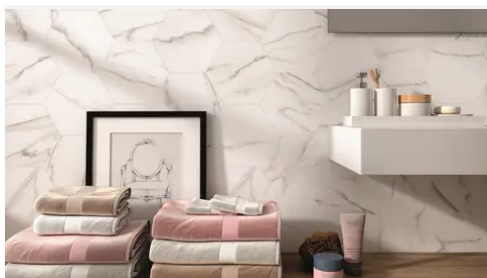

PRODUCT GALLERY

The Bistro series presents a beautiful porcelain with a natural marble look across five colors in 3x12 rectangle and 8x9 hexagon tile sizes, perfect for indoor wall and floor applications. This designer's dream collection features a matte finish on a porcelain body, offering a sophisticated and timeless backdrop for any interior space. Embrace the elegance and simplicity of the Bistro series, where each tile contributes to a refined and luxurious ambiance.