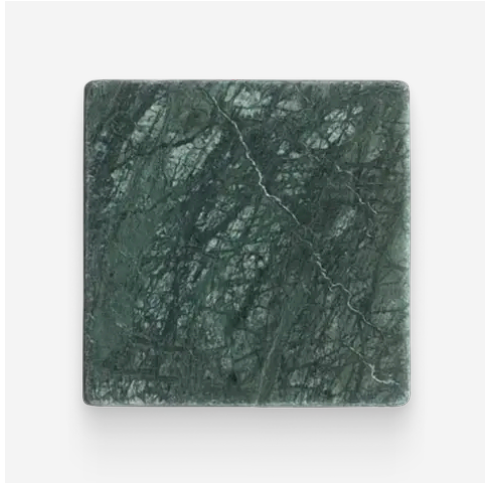

Avant Garde 4 x 4 Verde Reale Modern Tumbled Square Tile

Avant Garde 4x4 Verde Reale Modern Tumbled Square Tile

SKU
SPUI-904326

COLOR OPTIONS

Verde Reale

Espresso

Daphne White

Bianco Bello

Porto Beige

Breccia Vino

Bardiglio Imperial

Nero Marquina

SHAPE / SIZE

PRODUCT INFORMATION

Material Marble	Shape Square
Chip/Tile Size 4 x 4	Finish Modern Tumbled
Color Verde Reale	Sq Ft Per Piece 0.111111111
Glazed N/A	Tile Thickness 10 mm
Shade Variation V3	Texture Variation T3
Size Variation S2	Pits & Chips Variation PC2

PRODUCT GALLERY

Disrupting the monotony of basic stone, this collection pairs a curated selection of global stones with a modern tumble finish. By tumbling and brushing each piece, we achieve a tactile, worn-in softness without sacrificing color depth. The series breaks away from the predictability of standard neutrals, introducing naturally occurring reds and greens alongside classic tones. Engineered with modularity in mind, the 4-inch based formats (4x4, 4x12, 12x12) invite you to mix sizes and create dynamic, non-repetitive layouts for floors and walls.