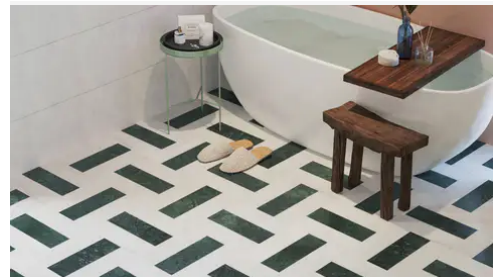

Porto Beige

Breccia Vino

Bardiglio Imperial

Nero Marquina

SHAPE / SIZE

PRODUCT INFORMATION

Material Marble	Shape Square
Chip/Tile Size 4 x 4	Finish Modern Tumbled
Color Verde Reale	Sq Ft Per Piece 0.111111111
Glazed N/A	Tile Thickness 10 mm
Shade Variation V3	Texture Variation T3
Size Variation S2	Pits & Chips Variation PC2

PRODUCT GALLERY

Disrupting the monotony of basic stone, this collection pairs a curated selection of global stones with a modern tumble finish. By tumbling and brushing each piece, we achieve a tactile, worn-in softness without sacrificing color depth. The series breaks away from the predictability of standard neutrals, introducing naturally occurring reds and greens alongside classic tones. Engineered with modularity in mind, the 4-inch based formats (4x4, 4x12, 12x12) invite you to mix sizes and create dynamic, non-repetitive layouts for floors and walls.