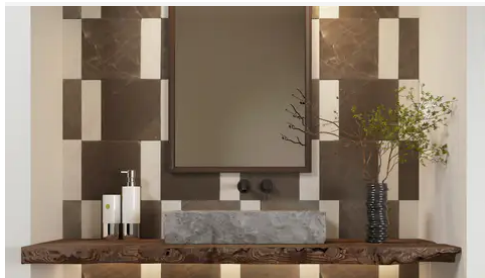

Porto Beige

Breccia Vino

Bardiglio Imperial

Nero Marquina

SHAPE / SIZE

PRODUCT INFORMATION

Material Marble	Shape Square
Chip/Tile Size 4 x 4	Finish Modern Tumbled
Color Verde Reale	Sq Ft Per Piece 0.111111111
Glazed N/A	Tile Thickness 10 mm
Shade Variation V3	Texture Variation T3
Size Variation S2	Pits & Chips Variation PC2

PRODUCT GALLERY

Disrupting the monotony of basic stone, this collection pairs a curated selection of global stones with a modern tumble finish. By tumbling and brushing each piece, we achieve a tactile, worn-in softness without sacrificing color depth. The series breaks away from the predictability of standard neutrals, introducing naturally occurring reds and greens alongside classic tones. Engineered with modularity in mind, the 4-inch based formats (4x4, 4x12, 12x12) invite you to mix sizes and create dynamic, non-repetitive layouts for floors and walls.