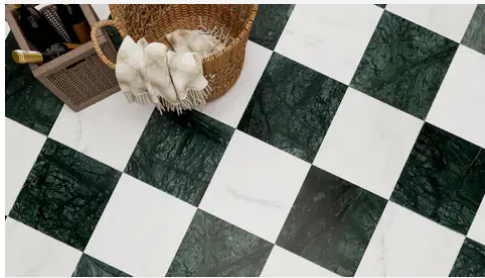

Porto Beige

Breccia Vino

Bardiglio Imperial

Nero Marquina

SHAPE / SIZE

PRODUCT INFORMATION

Material Marble	Shape Square
Chip/Tile Size 4 x 4	Finish Modern Tumbled
Color Verde Reale	Sq Ft Per Piece 0.111111111
Glazed N/A	Tile Thickness 10 mm
Shade Variation V3	Texture Variation T3
Size Variation S2	Pits & Chips Variation PC2

PRODUCT GALLERY

Disrupting the monotony of basic stone, this collection pairs a curated selection of global stones with a modern tumble finish. By tumbling and brushing each piece, we achieve a tactile, worn-in softness without sacrificing color depth. The series breaks away from the predictability of standard neutrals, introducing naturally occurring reds and greens alongside classic tones. Engineered with modularity in mind, the 4-inch based formats (4x4, 4x12, 12x12) invite you to mix sizes and create dynamic, non-repetitive layouts for floors and walls.