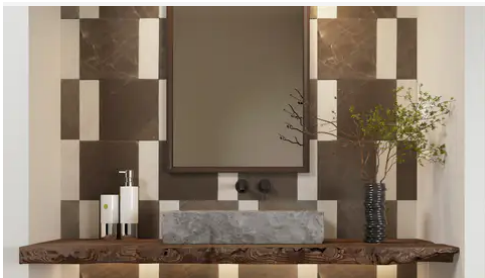

## PRODUCT GALLERY

Disrupting the monotony of basic stone, this collection pairs a curated selection of global stones with a modern tumble finish. By tumbling and brushing each piece, we achieve a tactile, worn-in softness without sacrificing color depth. The series breaks away from the predictability of standard neutrals, introducing naturally occurring reds and greens alongside classic tones. Engineered with modularity in mind, the 4-inch based formats (4x4, 4x12, 12x12) invite you to mix sizes and create dynamic, non-repetitive layouts for floors and walls.