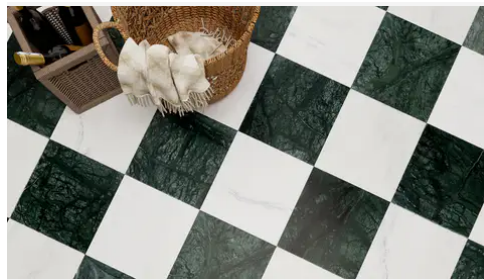

Chip/Tile Size
4 x 4

Finish
Modern Tumbled

Color
Porto Beige

Sq Ft Per Piece
0.111111111

Glazed
N/A

Tile Thickness
10 mm

Shade Variation
V2

Texture Variation
T3

PRODUCT GALLERY

Disrupting the monotony of basic stone, this collection pairs a curated selection of global stones with a modern tumble finish. By tumbling and brushing each piece, we achieve a tactile, worn-in softness without sacrificing color depth. The series breaks away from the predictability of standard neutrals, introducing naturally occurring reds and greens alongside classic tones. Engineered with modularity in mind, the 4-inch based formats (4x4, 4x12, 12x12) invite you to mix sizes and create dynamic, non-repetitive layouts for floors and walls.