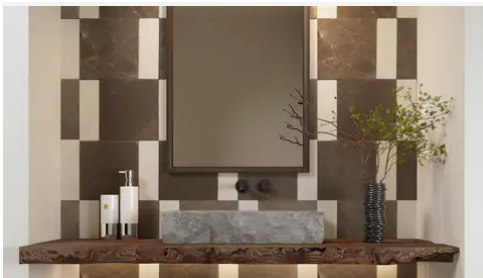

PRODUCT GALLERY

Disrupting the monotony of basic stone, this collection pairs a curated selection of global stones with a modern tumble finish. By tumbling and brushing each piece, we achieve a tactile, worn-in softness without sacrificing color depth. The series breaks away from the predictability of standard neutrals, introducing naturally occurring reds and greens alongside classic tones. Engineered with modularity in mind, the 4-inch based formats (4x4, 4x12, 12x12) invite you to mix sizes and create dynamic, non-repetitive layouts for floors and walls.