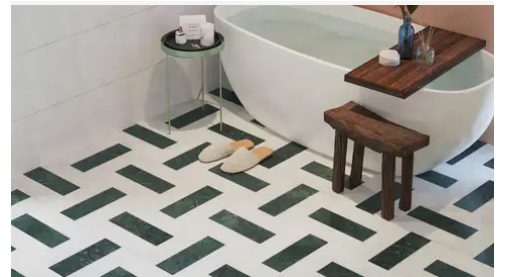

Chip/Tile Size
4 x 4

Finish
Modern Tumbled

Color
Porto Beige

Sq Ft Per Piece
0.111111111

Glazed
N/A

Tile Thickness
10 mm

Shade Variation
V2

Texture Variation
T3

PRODUCT GALLERY

Disrupting the monotony of basic stone, this collection pairs a curated selection of global stones with a modern tumble finish. By tumbling and brushing each piece, we achieve a tactile, worn-in softness without sacrificing color depth. The series breaks away from the predictability of standard neutrals, introducing naturally occurring reds and greens alongside classic tones. Engineered with modularity in mind, the 4-inch based formats (4x4, 4x12, 12x12) invite you to mix sizes and create dynamic, non-repetitive layouts for floors and walls.