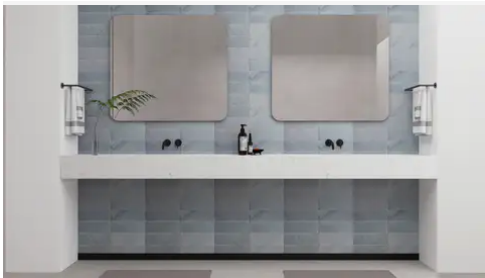

PRODUCT GALLERY

Disrupting the monotony of basic stone, this collection pairs a curated selection of global stones with a modern tumble finish. By tumbling and brushing each piece, we achieve a tactile, worn-in softness without sacrificing color depth. The series breaks away from the predictability of standard neutrals, introducing naturally occurring reds and greens alongside classic tones. Engineered with modularity in mind, the 4-inch based formats (4x4, 4x12, 12x12) invite you to mix sizes and create dynamic, non-repetitive layouts for floors and walls.