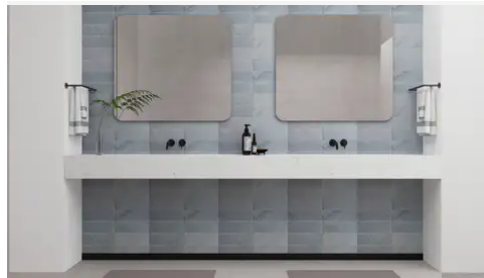

PRODUCT GALLERY

Disrupting the monotony of basic stone, this collection pairs a curated selection of global stones with a modern tumble finish. By tumbling and brushing each piece, we achieve a tactile, worn-in softness without sacrificing color depth. The series breaks away from the predictability of standard neutrals, introducing naturally occurring reds and greens alongside classic tones. Engineered with modularity in mind, the 4-inch based formats (4x4, 4x12, 12x12) invite you to mix sizes and create dynamic, non-repetitive layouts for floors and walls.