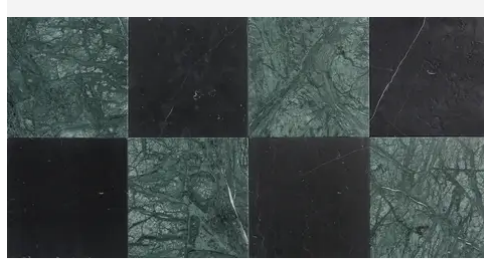

No

Pool

No

Pool

No

---

PRODUCT GALLERY

Disrupting the monotony of basic stone, this collection pairs a curated selection of global stones with a modern tumble finish. By tumbling and brushing each piece, we achieve a tactile, worn-in softness without sacrificing color depth. The series breaks away from the predictability of standard neutrals, introducing naturally occurring reds and greens alongside classic tones. Engineered with modularity in mind, the 4-inch based formats (4x4, 4x12, 12x12) invite you to mix sizes and create dynamic, non-repetitive layouts for floors and walls.