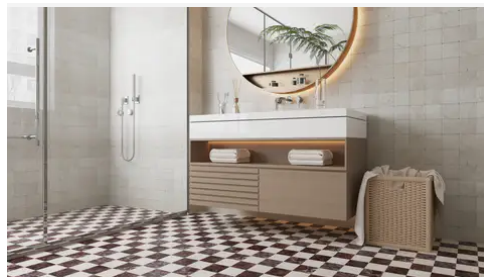

No

Pool

No

PRODUCT GALLERY

Disrupting the monotony of basic stone, this collection pairs a curated selection of global stones with a modern tumble finish. By tumbling and brushing each piece, we achieve a tactile, worn-in softness without sacrificing color depth. The series breaks away from the predictability of standard neutrals, introducing naturally occurring reds and greens alongside classic tones. Engineered with modularity in mind, the 4-inch based formats (4x4, 4x12, 12x12) invite you to mix sizes and create dynamic, non-repetitive layouts for floors and walls.