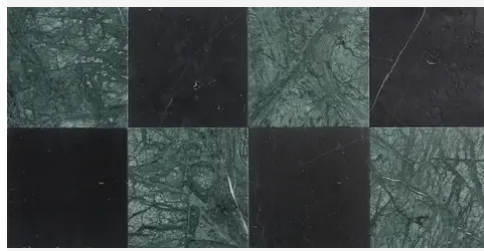

No

Pool

No

PRODUCT GALLERY

Disrupting the monotony of basic stone, this collection pairs a curated selection of global stones with a modern tumble finish. By tumbling and brushing each piece, we achieve a tactile, worn-in softness without sacrificing color depth. The series breaks away from the predictability of standard neutrals, introducing naturally occurring reds and greens alongside classic tones. Engineered with modularity in mind, the 4-inch based formats (4x4, 4x12, 12x12) invite you to mix sizes and create dynamic, non-repetitive layouts for floors and walls.