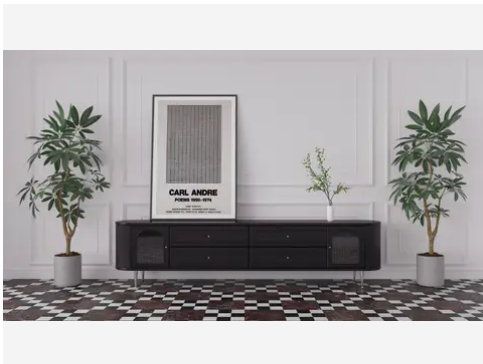

Avant Garde 4 x 4 Nero Marquina Modern Tumbled Square Tile

Avant Garde 4x4 Nero Marquina Modern Tumbled Square Tile

SKU
SPUI-904322

COLOR OPTIONS

Verde Reale

Espresso

Daphne White

Bianco Bello

No

Pool

No

PRODUCT GALLERY

Disrupting the monotony of basic stone, this collection pairs a curated selection of global stones with a modern tumble finish. By tumbling and brushing each piece, we achieve a tactile, worn-in softness without sacrificing color depth. The series breaks away from the predictability of standard neutrals, introducing naturally occurring reds and greens alongside classic tones. Engineered with modularity in mind, the 4-inch based formats (4x4, 4x12, 12x12) invite you to mix sizes and create dynamic, non-repetitive layouts for floors and walls.