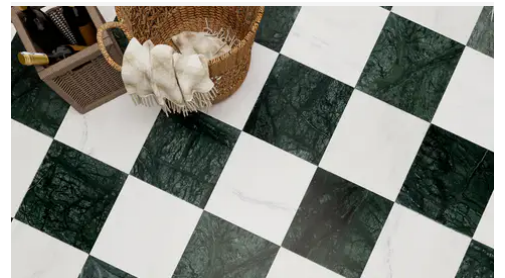

No

Pool

No

PRODUCT GALLERY

Disrupting the monotony of basic stone, this collection pairs a curated selection of global stones with a modern tumble finish. By tumbling and brushing each piece, we achieve a tactile, worn-in softness without sacrificing color depth. The series breaks away from the predictability of standard neutrals, introducing naturally occurring reds and greens alongside classic tones. Engineered with modularity in mind, the 4-inch based formats (4x4, 4x12, 12x12) invite you to mix sizes and create dynamic, non-repetitive layouts for floors and walls.