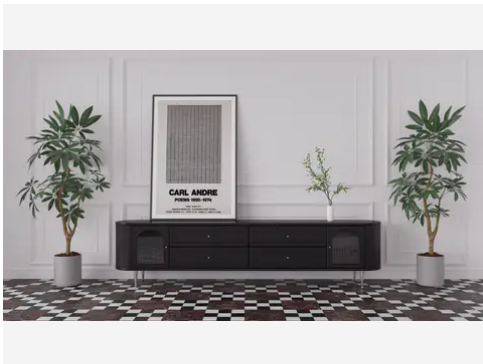

No

Pool

No

Pool

No

---

PRODUCT GALLERY

Disrupting the monotony of basic stone, this collection pairs a curated selection of global stones with a modern tumble finish. By tumbling and brushing each piece, we achieve a tactile, worn-in softness without sacrificing color depth. The series breaks away from the predictability of standard neutrals, introducing naturally occurring reds and greens alongside classic tones. Engineered with modularity in mind, the 4-inch based formats (4x4, 4x12, 12x12) invite you to mix sizes and create dynamic, non-repetitive layouts for floors and walls.