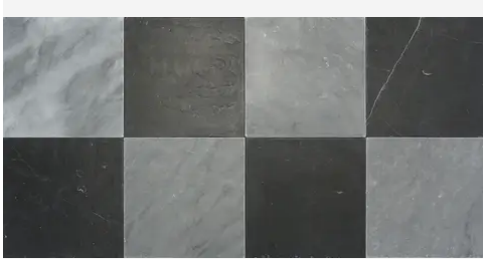

No

Pool

No

Pool

No

---

PRODUCT GALLERY

Disrupting the monotony of basic stone, this collection pairs a curated selection of global stones with a modern tumble finish. By tumbling and brushing each piece, we achieve a tactile, worn-in softness without sacrificing color depth. The series breaks away from the predictability of standard neutrals, introducing naturally occurring reds and greens alongside classic tones. Engineered with modularity in mind, the 4-inch based formats (4x4, 4x12, 12x12) invite you to mix sizes and create dynamic, non-repetitive layouts for floors and walls.