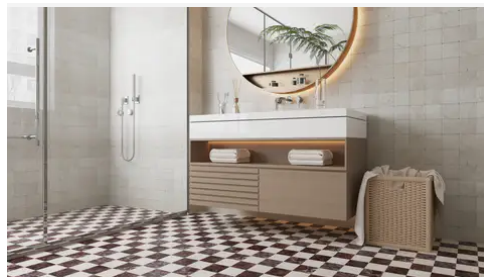

No

Pool

No

Pool

No

---

PRODUCT GALLERY

Disrupting the monotony of basic stone, this collection pairs a curated selection of global stones with a modern tumble finish. By tumbling and brushing each piece, we achieve a tactile, worn-in softness without sacrificing color depth. The series breaks away from the predictability of standard neutrals, introducing naturally occurring reds and greens alongside classic tones. Engineered with modularity in mind, the 4-inch based formats (4x4, 4x12, 12x12) invite you to mix sizes and create dynamic, non-repetitive layouts for floors and walls.