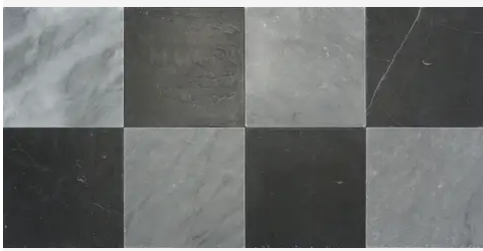

No

Pool

No

PRODUCT GALLERY

Disrupting the monotony of basic stone, this collection pairs a curated selection of global stones with a modern tumble finish. By tumbling and brushing each piece, we achieve a tactile, worn-in softness without sacrificing color depth. The series breaks away from the predictability of standard neutrals, introducing naturally occurring reds and greens alongside classic tones. Engineered with modularity in mind, the 4-inch based formats (4x4, 4x12, 12x12) invite you to mix sizes and create dynamic, non-repetitive layouts for floors and walls.