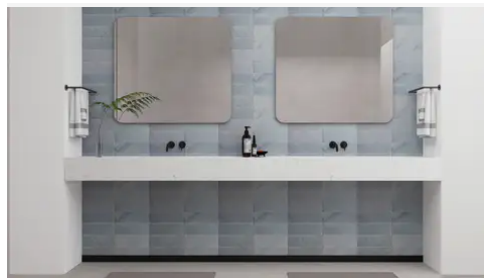

No

Pool

No

PRODUCT GALLERY

Disrupting the monotony of basic stone, this collection pairs a curated selection of global stones with a modern tumble finish. By tumbling and brushing each piece, we achieve a tactile, worn-in softness without sacrificing color depth. The series breaks away from the predictability of standard neutrals, introducing naturally occurring reds and greens alongside classic tones. Engineered with modularity in mind, the 4-inch based formats (4x4, 4x12, 12x12) invite you to mix sizes and create dynamic, non-repetitive layouts for floors and walls.