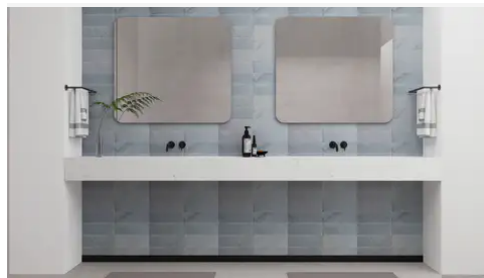

No

Pool

No

Pool

No

---

PRODUCT GALLERY

Disrupting the monotony of basic stone, this collection pairs a curated selection of global stones with a modern tumble finish. By tumbling and brushing each piece, we achieve a tactile, worn-in softness without sacrificing color depth. The series breaks away from the predictability of standard neutrals, introducing naturally occurring reds and greens alongside classic tones. Engineered with modularity in mind, the 4-inch based formats (4x4, 4x12, 12x12) invite you to mix sizes and create dynamic, non-repetitive layouts for floors and walls.