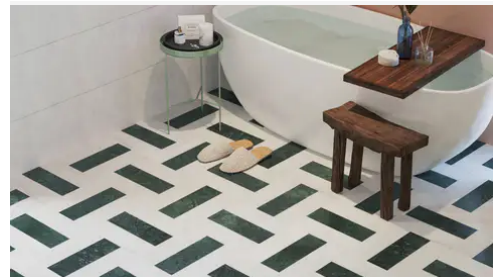

Avant Garde 4 x 4 Espresso Modern Tumbled Square Tile

Avant Garde 4x4 Espresso Modern Tumbled Square Tile

SKU

SPUI-904324

COLOR OPTIONS

Verde Reale

**Espresso**Daphne
White

Bianco Bello

PRODUCT GALLERY

Disrupting the monotony of basic stone, this collection pairs a curated selection of global stones with a modern tumble finish. By tumbling and brushing each piece, we achieve a tactile, worn-in softness without sacrificing color depth. The series breaks away from the predictability of standard neutrals, introducing naturally occurring reds and greens alongside classic tones. Engineered with modularity in mind, the 4-inch based formats (4x4, 4x12, 12x12) invite you to mix sizes and create dynamic, non-repetitive layouts for floors and walls.