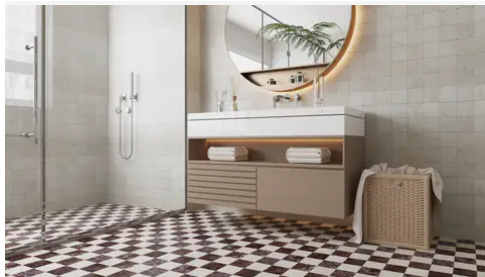

PRODUCT GALLERY

Disrupting the monotony of basic stone, this collection pairs a curated selection of global stones with a modern tumble finish. By tumbling and brushing each piece, we achieve a tactile, worn-in softness without sacrificing color depth. The series breaks away from the predictability of standard neutrals, introducing naturally occurring reds and greens alongside classic tones. Engineered with modularity in mind, the 4-inch based formats (4x4, 4x12, 12x12) invite you to mix sizes and create dynamic, non-repetitive layouts for floors and walls.