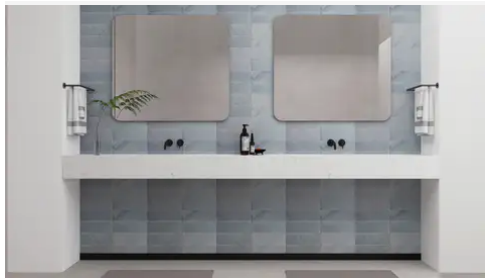

PRODUCT GALLERY

Disrupting the monotony of basic stone, this collection pairs a curated selection of global stones with a modern tumble finish. By tumbling and brushing each piece, we achieve a tactile, worn-in softness without sacrificing color depth. The series breaks away from the predictability of standard neutrals, introducing naturally occurring reds and greens alongside classic tones. Engineered with modularity in mind, the 4-inch based formats (4x4, 4x12, 12x12) invite you to mix sizes and create dynamic, non-repetitive layouts for floors and walls.