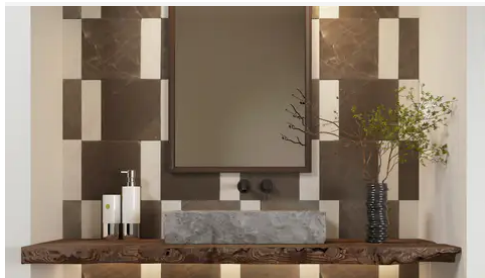

PRODUCT GALLERY

Disrupting the monotony of basic stone, this collection pairs a curated selection of global stones with a modern tumble finish. By tumbling and brushing each piece, we achieve a tactile, worn-in softness without sacrificing color depth. The series breaks away from the predictability of standard neutrals, introducing naturally occurring reds and greens alongside classic tones. Engineered with modularity in mind, the 4-inch based formats (4x4, 4x12, 12x12) invite you to mix sizes and create dynamic, non-repetitive layouts for floors and walls.