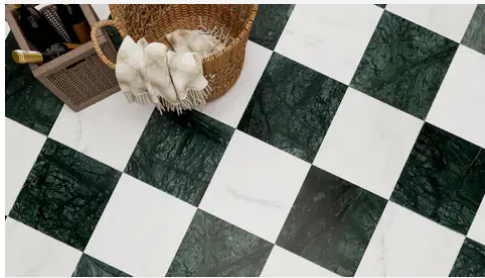

Porto Beige

Breccia Vino

Bardiglio
ImperialNero
Marquina

SHAPE / SIZE

PRODUCT INFORMATION

Material
Limestone

Shape
Square

Chip/Tile Size
4 x 4

PRODUCT GALLERY

Disrupting the monotony of basic stone, this collection pairs a curated selection of global stones with a modern tumble finish. By tumbling and brushing each piece, we achieve a tactile, worn-in softness without sacrificing color depth. The series breaks away from the predictability of standard neutrals, introducing naturally occurring reds and greens alongside classic tones. Engineered with modularity in mind, the 4-inch based formats (4x4, 4x12, 12x12) invite you to mix sizes and create dynamic, non-repetitive layouts for floors and walls.