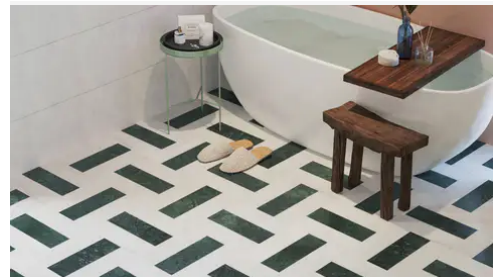

Avant Garde 4 x 4 Daphne White Modern Tumbled Square Tile

Avant Garde 4x4 Daphne White Modern Tumbled Square Tile

SKU

SPUI-904485

COLOR OPTIONS

Verde Reale

Espresso

Daphne White

PRODUCT GALLERY

Disrupting the monotony of basic stone, this collection pairs a curated selection of global stones with a modern tumble finish. By tumbling and brushing each piece, we achieve a tactile, worn-in softness without sacrificing color depth. The series breaks away from the predictability of standard neutrals, introducing naturally occurring reds and greens alongside classic tones. Engineered with modularity in mind, the 4-inch based formats (4x4, 4x12, 12x12) invite you to mix sizes and create dynamic, non-repetitive layouts for floors and walls.