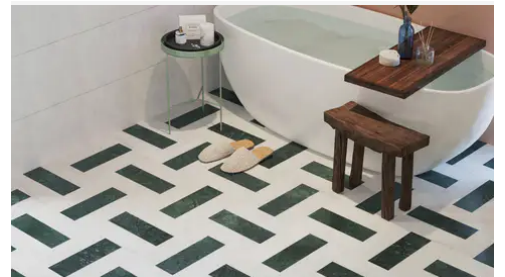

PRODUCT INFORMATION

Material Marble	Shape Square
Chip/Tile Size 4 x 4	Finish Modern Tumbled
Color Breccia Vino	Sq Ft Per Piece 0.111111111
Glazed N/A	Tile Thickness 10 mm
Shade Variation V4	Texture Variation T3
Size Variation S2	Pits & Chips Variation PC2

PRODUCT GALLERY

Disrupting the monotony of basic stone, this collection pairs a curated selection of global stones with a modern tumble finish. By tumbling and brushing each piece, we achieve a tactile, worn-in softness without sacrificing color depth. The series breaks away from the predictability of standard neutrals, introducing naturally occurring reds and greens alongside classic tones. Engineered with modularity in mind, the 4-inch based formats (4x4, 4x12, 12x12) invite you to mix sizes and create dynamic, non-repetitive layouts for floors and walls.