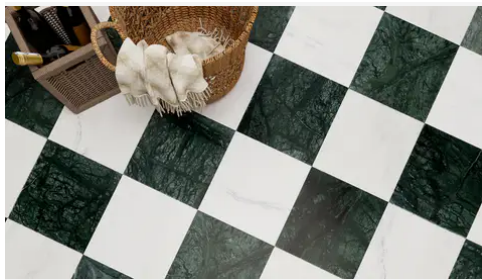

PRODUCT INFORMATION

Material Marble	Shape Square
Chip/Tile Size 4 x 4	Finish Modern Tumbled
Color Breccia Vino	Sq Ft Per Piece 0.111111111
Glazed N/A	Tile Thickness 10 mm
Shade Variation V4	Texture Variation T3
Size Variation S2	Pits & Chips Variation PC2

PRODUCT GALLERY

Disrupting the monotony of basic stone, this collection pairs a curated selection of global stones with a modern tumble finish. By tumbling and brushing each piece, we achieve a tactile, worn-in softness without sacrificing color depth. The series breaks away from the predictability of standard neutrals, introducing naturally occurring reds and greens alongside classic tones. Engineered with modularity in mind, the 4-inch based formats (4x4, 4x12, 12x12) invite you to mix sizes and create dynamic, non-repetitive layouts for floors and walls.