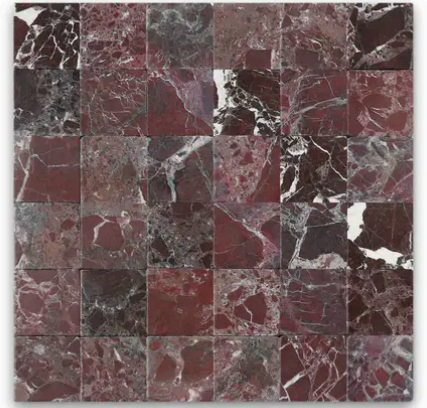

Avant Garde 4 x 4 Breccia Vino Modern Tumbled Square Tile

Avant Garde 4x4 Breccia Vino Modern Tumbled Square Tile

SKU
SPUI-904325

COLOR OPTIONS

Verde Reale

Espresso

Daphne White

Bianco Bello

PRODUCT INFORMATION

Material Marble	Shape Square
Chip/Tile Size 4 x 4	Finish Modern Tumbled
Color Breccia Vino	Sq Ft Per Piece 0.111111111
Glazed N/A	Tile Thickness 10 mm
Shade Variation V4	Texture Variation T3
Size Variation S2	Pits & Chips Variation PC2

PRODUCT GALLERY

Disrupting the monotony of basic stone, this collection pairs a curated selection of global stones with a modern tumble finish. By tumbling and brushing each piece, we achieve a tactile, worn-in softness without sacrificing color depth. The series breaks away from the predictability of standard neutrals, introducing naturally occurring reds and greens alongside classic tones. Engineered with modularity in mind, the 4-inch based formats (4x4, 4x12, 12x12) invite you to mix sizes and create dynamic, non-repetitive layouts for floors and walls.