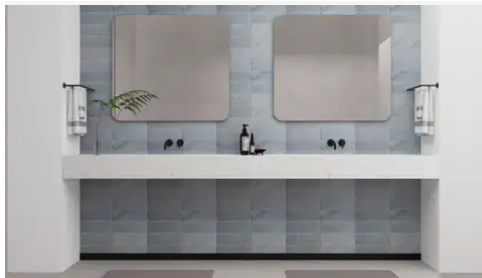

PRODUCT GALLERY

Disrupting the monotony of basic stone, this collection pairs a curated selection of global stones with a modern tumble finish. By tumbling and brushing each piece, we achieve a tactile, worn-in softness without sacrificing color depth. The series breaks away from the predictability of standard neutrals, introducing naturally occurring reds and greens alongside classic tones. Engineered with modularity in mind, the 4-inch based formats (4x4, 4x12, 12x12) invite you to mix sizes and create dynamic, non-repetitive layouts for floors and walls.