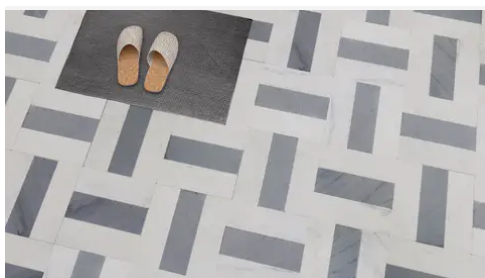

Avant Garde 4 x 4 Bianco Bello Modern Tumbled Square Tile

Avant Garde 4x4 Bianco Bello Modern Tumbled Square Tile

SKU
SPUI-904320

COLOR OPTIONS

Verde Reale

Espresso

Daphne White

Bianco Bello

Porto Beige

Breccia Vino

Bardiglio Imperial

Nero Marquina

SHAPE / SIZE

PRODUCT INFORMATION

Material Marble	Shape Square
Chip/Tile Size 4 x 4	Finish Modern Tumbled
Color Bianco Bello	Sq Ft Per Piece 0.111111111
Glazed N/A	Tile Thickness 10 mm
Shade Variation V3	Texture Variation T3
Size Variation S2	Pits & Chips Variation PC2

PRODUCT GALLERY

Disrupting the monotony of basic stone, this collection pairs a curated selection of global stones with a modern tumble finish. By tumbling and brushing each piece, we achieve a tactile, worn-in softness without sacrificing color depth. The series breaks away from the predictability of standard neutrals, introducing naturally occurring reds and greens alongside classic tones. Engineered with modularity in mind, the 4-inch based formats (4x4, 4x12, 12x12) invite you to mix sizes and create dynamic, non-repetitive layouts for floors and walls.