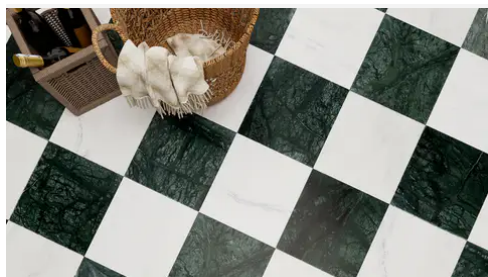

Porto Beige

Breccia Vino

Bardiglio Imperial

Nero Marquina

SHAPE / SIZE

PRODUCT INFORMATION

Material Marble	Shape Square
Chip/Tile Size 4 x 4	Finish Modern Tumbled
Color Bianco Bello	Sq Ft Per Piece 0.111111111
Glazed N/A	Tile Thickness 10 mm
Shade Variation V3	Texture Variation T3
Size Variation S2	Pits & Chips Variation PC2

PRODUCT GALLERY

Disrupting the monotony of basic stone, this collection pairs a curated selection of global stones with a modern tumble finish. By tumbling and brushing each piece, we achieve a tactile, worn-in softness without sacrificing color depth. The series breaks away from the predictability of standard neutrals, introducing naturally occurring reds and greens alongside classic tones. Engineered with modularity in mind, the 4-inch based formats (4x4, 4x12, 12x12) invite you to mix sizes and create dynamic, non-repetitive layouts for floors and walls.