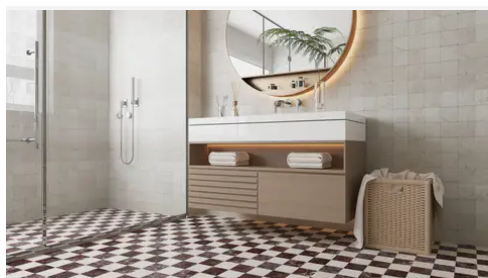

PRODUCT GALLERY

Disrupting the monotony of basic stone, this collection pairs a curated selection of global stones with a modern tumble finish. By tumbling and brushing each piece, we achieve a tactile, worn-in softness without sacrificing color depth. The series breaks away from the predictability of standard neutrals, introducing naturally occurring reds and greens alongside classic tones. Engineered with modularity in mind, the 4-inch based formats (4x4, 4x12, 12x12) invite you to mix sizes and create dynamic, non-repetitive layouts for floors and walls.