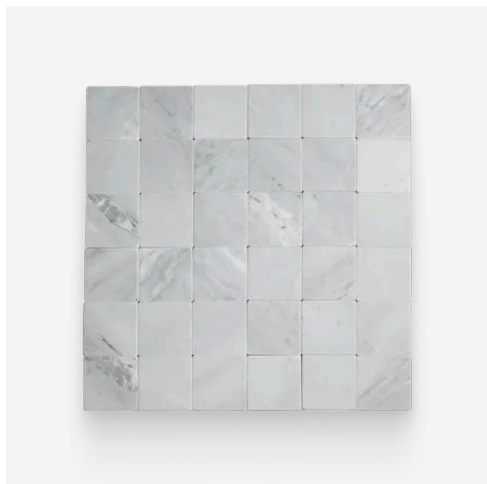

Avant Garde 4 x 4 Bianco Bello Modern Tumbled Square Tile

Avant Garde 4x4 Bianco Bello Modern Tumbled Square Tile

SKU
SPUI-904320

COLOR OPTIONS

Verde Reale

Espresso

Daphne White

Bianco Bello

Porto Beige

Breccia Vino

Bardiglio Imperial

Nero Marquina

SHAPE / SIZE

PRODUCT INFORMATION

Material Marble	Shape Square
Chip/Tile Size 4 x 4	Finish Modern Tumbled
Color Bianco Bello	Sq Ft Per Piece 0.111111111
Glazed N/A	Tile Thickness 10 mm
Shade Variation V3	Texture Variation T3
Size Variation S2	Pits & Chips Variation PC2

PRODUCT GALLERY

Disrupting the monotony of basic stone, this collection pairs a curated selection of global stones with a modern tumble finish. By tumbling and brushing each piece, we achieve a tactile, worn-in softness without sacrificing color depth. The series breaks away from the predictability of standard neutrals, introducing naturally occurring reds and greens alongside classic tones. Engineered with modularity in mind, the 4-inch based formats (4x4, 4x12, 12x12) invite you to mix sizes and create dynamic, non-repetitive layouts for floors and walls.