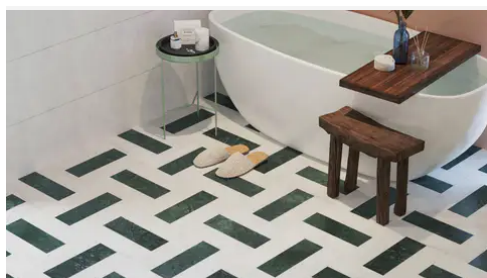

Avant Garde 4 x 4 Bianco Bello Modern Tumbled Square Tile

Avant Garde 4x4 Bianco Bello Modern Tumbled Square Tile

SKU
SPUI-904320

COLOR OPTIONS

Verde Reale

Espresso

Daphne White

Bianco Bello

Porto Beige

Breccia Vino

Bardiglio Imperial

Nero Marquina

SHAPE / SIZE

PRODUCT INFORMATION

Material Marble	Shape Square
Chip/Tile Size 4 x 4	Finish Modern Tumbled
Color Bianco Bello	Sq Ft Per Piece 0.111111111
Glazed N/A	Tile Thickness 10 mm
Shade Variation V3	Texture Variation T3
Size Variation S2	Pits & Chips Variation PC2

PRODUCT GALLERY

Disrupting the monotony of basic stone, this collection pairs a curated selection of global stones with a modern tumble finish. By tumbling and brushing each piece, we achieve a tactile, worn-in softness without sacrificing color depth. The series breaks away from the predictability of standard neutrals, introducing naturally occurring reds and greens alongside classic tones. Engineered with modularity in mind, the 4-inch based formats (4x4, 4x12, 12x12) invite you to mix sizes and create dynamic, non-repetitive layouts for floors and walls.