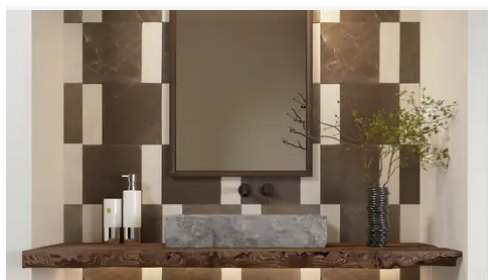

Porto Beige

Breccia Vino

Bardiglio Imperial

Nero Marquina

SHAPE / SIZE

PRODUCT INFORMATION

Material Marble	Shape Square
Chip/Tile Size 4 x 4	Finish Modern Tumbled
Color Bianco Bello	Sq Ft Per Piece 0.111111111
Glazed N/A	Tile Thickness 10 mm
Shade Variation V3	Texture Variation T3
Size Variation S2	Pits & Chips Variation PC2

PRODUCT GALLERY

Disrupting the monotony of basic stone, this collection pairs a curated selection of global stones with a modern tumble finish. By tumbling and brushing each piece, we achieve a tactile, worn-in softness without sacrificing color depth. The series breaks away from the predictability of standard neutrals, introducing naturally occurring reds and greens alongside classic tones. Engineered with modularity in mind, the 4-inch based formats (4x4, 4x12, 12x12) invite you to mix sizes and create dynamic, non-repetitive layouts for floors and walls.