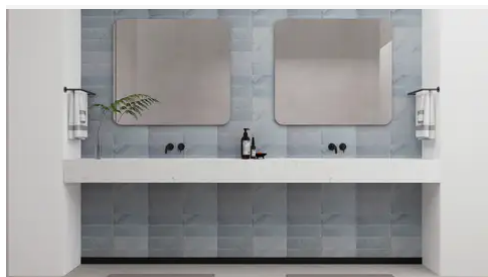

Porto Beige

Breccia Vino

Bardiglio Imperial

Nero Marquina

SHAPE / SIZE

PRODUCT INFORMATION

Material Marble	Shape Square
Chip/Tile Size 4 x 4	Finish Modern Tumbled
Color Bianco Bello	Sq Ft Per Piece 0.111111111
Glazed N/A	Tile Thickness 10 mm
Shade Variation V3	Texture Variation T3
Size Variation S2	Pits & Chips Variation PC2

PRODUCT GALLERY

Disrupting the monotony of basic stone, this collection pairs a curated selection of global stones with a modern tumble finish. By tumbling and brushing each piece, we achieve a tactile, worn-in softness without sacrificing color depth. The series breaks away from the predictability of standard neutrals, introducing naturally occurring reds and greens alongside classic tones. Engineered with modularity in mind, the 4-inch based formats (4x4, 4x12, 12x12) invite you to mix sizes and create dynamic, non-repetitive layouts for floors and walls.