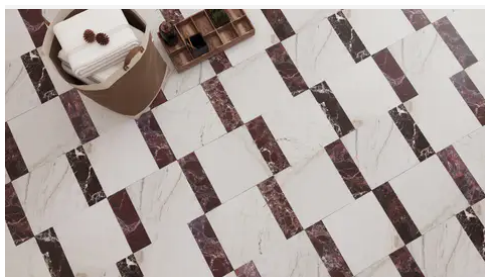

Porto Beige

Breccia Vino

Bardiglio Imperial

Nero Marquina

SHAPE / SIZE

PRODUCT INFORMATION

Material Marble	Shape Square
Chip/Tile Size 4 x 4	Finish Modern Tumbled
Color Bianco Bello	Sq Ft Per Piece 0.111111111
Glazed N/A	Tile Thickness 10 mm
Shade Variation V3	Texture Variation T3
Size Variation S2	Pits & Chips Variation PC2

PRODUCT GALLERY

Disrupting the monotony of basic stone, this collection pairs a curated selection of global stones with a modern tumble finish. By tumbling and brushing each piece, we achieve a tactile, worn-in softness without sacrificing color depth. The series breaks away from the predictability of standard neutrals, introducing naturally occurring reds and greens alongside classic tones. Engineered with modularity in mind, the 4-inch based formats (4x4, 4x12, 12x12) invite you to mix sizes and create dynamic, non-repetitive layouts for floors and walls.