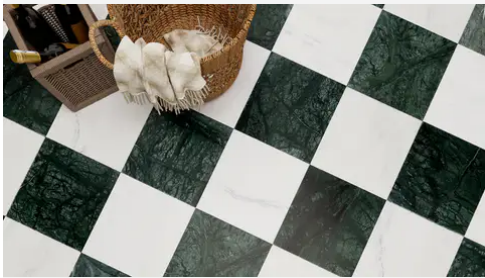

Avant Garde 4 x 4 Bardiglio Imperial Modern Tumbled Square Tile

Avant Garde 4x4 Bardiglio Imperial Modern Tumbled Square Tile

SKU
SPUI-904323

COLOR OPTIONS

Verde Reale

Espresso

Daphne White

Bianco Bello

Porto Beige

Breccia Vino

Bardiglio Imperial

Nero Marquina

SHAPE / SIZE

PRODUCT INFORMATION

Material: Marble Shape: Square

Chip/Tile Size: 4 x 4 Finish: Modern Tumbled

PRODUCT GALLERY

Disrupting the monotony of basic stone, this collection pairs a curated selection of global stones with a modern tumble finish. By tumbling and brushing each piece, we achieve a tactile, worn-in softness without sacrificing color depth. The series breaks away from the predictability of standard neutrals, introducing naturally occurring reds and greens alongside classic tones. Engineered with modularity in mind, the 4-inch based formats (4x4, 4x12, 12x12) invite you to mix sizes and create dynamic, non-repetitive layouts for floors and walls.