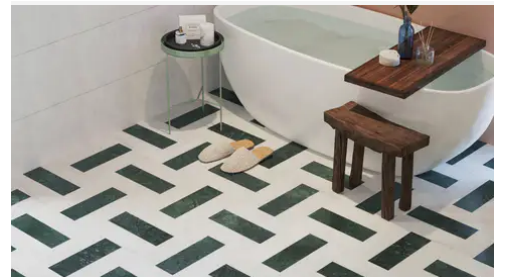

Avant Garde 4 x 4 Bardiglio Imperial Modern Tumbled Square Tile

Avant Garde 4x4 Bardiglio Imperial Modern Tumbled Square Tile

SKU
SPUI-904323

COLOR OPTIONS

Verde Reale

Espresso

Daphne White

Bianco Bello

Porto Beige

Breccia Vino

Bardiglio Imperial

Nero Marquina

SHAPE / SIZE

PRODUCT INFORMATION

Material: Marble Shape: Square

Chip/Tile Size: 4 x 4 Finish: Modern Tumbled

PRODUCT GALLERY

Disrupting the monotony of basic stone, this collection pairs a curated selection of global stones with a modern tumble finish. By tumbling and brushing each piece, we achieve a tactile, worn-in softness without sacrificing color depth. The series breaks away from the predictability of standard neutrals, introducing naturally occurring reds and greens alongside classic tones. Engineered with modularity in mind, the 4-inch based formats (4x4, 4x12, 12x12) invite you to mix sizes and create dynamic, non-repetitive layouts for floors and walls.