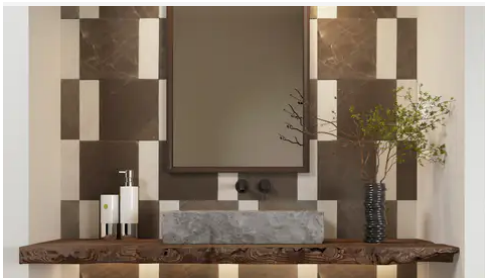

Avant Garde 4 x 4 Bardiglio Imperial Modern Tumbled Square Tile

Avant Garde 4x4 Bardiglio Imperial Modern Tumbled Square Tile

SKU
SPUI-904323

COLOR OPTIONS

Verde Reale

Espresso

Daphne White

Bianco Bello

Porto Beige

Breccia Vino

Bardiglio Imperial

Nero Marquina

SHAPE / SIZE

PRODUCT INFORMATION

Material: Marble Shape: Square

Chip/Tile Size: 4 x 4 Finish: Modern Tumbled

PRODUCT GALLERY

Disrupting the monotony of basic stone, this collection pairs a curated selection of global stones with a modern tumble finish. By tumbling and brushing each piece, we achieve a tactile, worn-in softness without sacrificing color depth. The series breaks away from the predictability of standard neutrals, introducing naturally occurring reds and greens alongside classic tones. Engineered with modularity in mind, the 4-inch based formats (4x4, 4x12, 12x12) invite you to mix sizes and create dynamic, non-repetitive layouts for floors and walls.