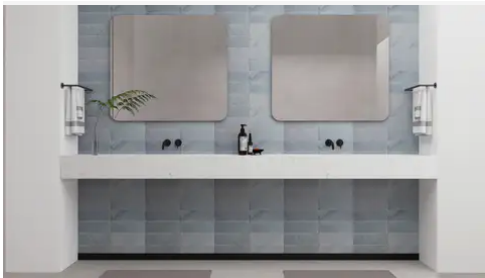

Avant Garde 4 x 4 Bardiglio Imperial Modern Tumbled Square Tile

Avant Garde 4x4 Bardiglio Imperial Modern Tumbled Square Tile

SKU
SPUI-904323

COLOR OPTIONS

Verde Reale

Espresso

Daphne White

Bianco Bello

Porto Beige

Breccia Vino

Bardiglio Imperial

Nero Marquina

SHAPE / SIZE

PRODUCT INFORMATION

Material: Marble Shape: Square

Chip/Tile Size: 4 x 4 Finish: Modern Tumbled

PRODUCT GALLERY

Disrupting the monotony of basic stone, this collection pairs a curated selection of global stones with a modern tumble finish. By tumbling and brushing each piece, we achieve a tactile, worn-in softness without sacrificing color depth. The series breaks away from the predictability of standard neutrals, introducing naturally occurring reds and greens alongside classic tones. Engineered with modularity in mind, the 4-inch based formats (4x4, 4x12, 12x12) invite you to mix sizes and create dynamic, non-repetitive layouts for floors and walls.