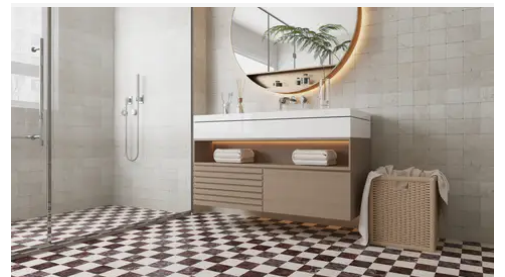

PRODUCT GALLERY

Disrupting the monotony of basic stone, this collection pairs a curated selection of global stones with a modern tumble finish. By tumbling and brushing each piece, we achieve a tactile, worn-in softness without sacrificing color depth. The series breaks away from the predictability of