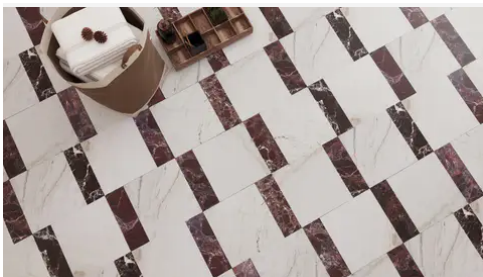

PRODUCT GALLERY

Disrupting the monotony of basic stone, this collection pairs a curated selection of global stones with a modern tumble finish. By tumbling and brushing each piece, we achieve a tactile, worn-in softness without sacrificing color depth. The series breaks away from the predictability of