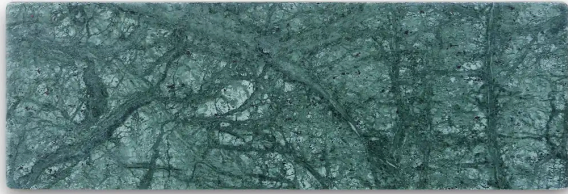

Avant Garde 4 x 12 Verde Reale Modern Tumbled Rectangle Tile

Avant Garde 4x12 Verde Reale Modern Tumbled Rectangle Tile

SKU
SPUI-904319

COLOR OPTIONS

Breccia Vino

Espresso

Nero Marquina

Daphne White

Porto Beige

Verde Reale

Bardiglio Imperial

Bianco Bello

SHAPE / SIZE

PRODUCT INFORMATION

Material Marble	Shape Rectangle
Chip/Tile Size 4 x 12	Finish Modern Tumbled
Color Verde Reale	Sq Ft Per Piece 0.33333333
Glazed N/A	Tile Thickness 10 mm
Shade Variation V3	Texture Variation T3
Size Variation S2	Pits & Chips Variation PC2

standard neutrals, introducing naturally occurring reds and greens alongside classic tones. Engineered with modularity in mind, the 4-inch based formats (4x4, 4x12, 12x12) invite you to mix sizes and create dynamic, non-repetitive layouts for floors and walls.