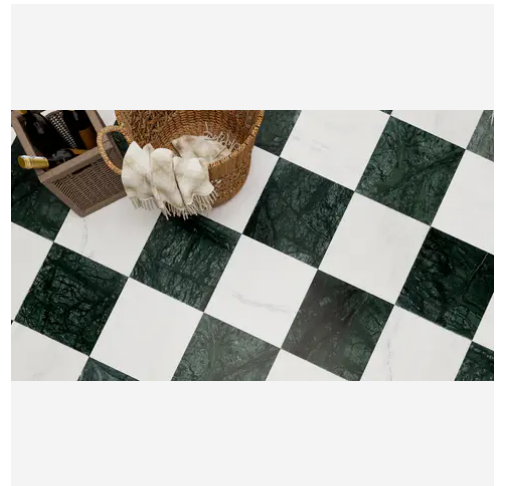

Floor Exterior

No

Pool

No

Pool

No

PRODUCT GALLERY

Disrupting the monotony of basic stone, this collection pairs a curated selection of global stones with a modern tumble finish. By tumbling and brushing each piece, we achieve a tactile, worn-in softness without sacrificing color depth. The series breaks away from the predictability of

standard neutrals, introducing naturally occurring reds and greens alongside classic tones. Engineered with modularity in mind, the 4-inch based formats (4x4, 4x12, 12x12) invite you to mix sizes and create dynamic, non-repetitive layouts for floors and walls.