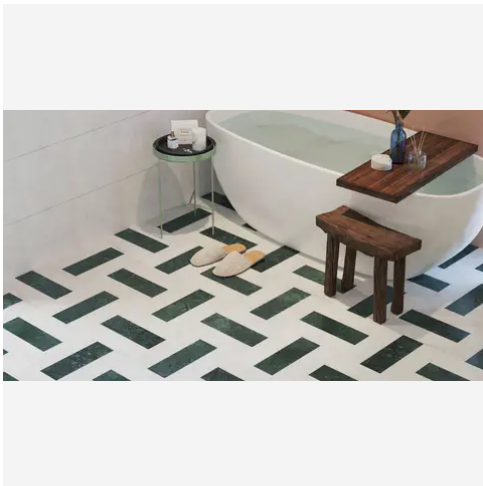

Floor Exterior

No

Pool

No

Pool

No

PRODUCT GALLERY

Disrupting the monotony of basic stone, this collection pairs a curated selection of global stones with a modern tumble finish. By tumbling and brushing each piece, we achieve a tactile, worn-in softness without sacrificing color depth. The series breaks away from the predictability of

standard neutrals, introducing naturally occurring reds and greens alongside classic tones. Engineered with modularity in mind, the 4-inch based formats (4x4, 4x12, 12x12) invite you to mix sizes and create dynamic, non-repetitive layouts for floors and walls.