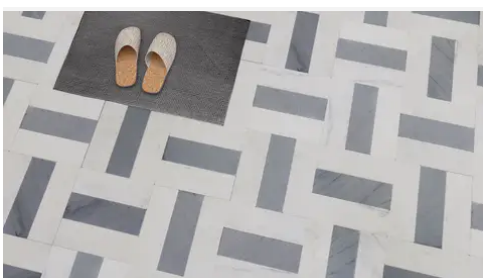

Porto Beige

Verde Reale

Bardiglio Imperial

Bianco Bello

SHAPE / SIZE

PRODUCT INFORMATION

Material Marble	Shape Rectangle
Chip/Tile Size 4 x 12	Finish Modern Tumbled
Color Verde Reale	Sq Ft Per Piece 0.33333333
Glazed N/A	Tile Thickness 10 mm
Shade Variation V3	Texture Variation T3
Size Variation S2	Pits & Chips Variation PC2

Floor Exterior

No

Pool

No

Pool

No

PRODUCT GALLERY

Disrupting the monotony of basic stone, this collection pairs a curated selection of global stones with a modern tumble finish. By tumbling and brushing each piece, we achieve a tactile, worn-in softness without sacrificing color depth. The series breaks away from the predictability of

standard neutrals, introducing naturally occurring reds and greens alongside classic tones. Engineered with modularity in mind, the 4-inch based formats (4x4, 4x12, 12x12) invite you to mix sizes and create dynamic, non-repetitive layouts for floors and walls.