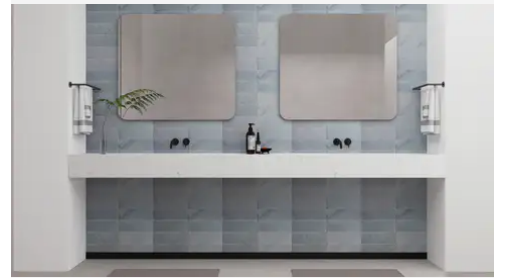

PRODUCT GALLERY

Disrupting the monotony of basic stone, this collection pairs a curated selection of global stones with a modern tumble finish. By tumbling and brushing each piece, we achieve a tactile, worn-in softness without sacrificing color depth. The series breaks away from the predictability of