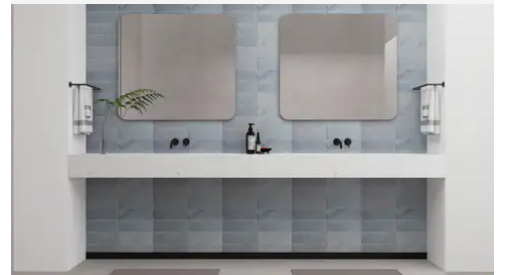

PRODUCT GALLERY

Disrupting the monotony of basic stone, this collection pairs a curated selection of global stones with a modern tumble finish. By tumbling and brushing each piece, we achieve a tactile, worn-in softness without sacrificing color depth. The series breaks away from the predictability of