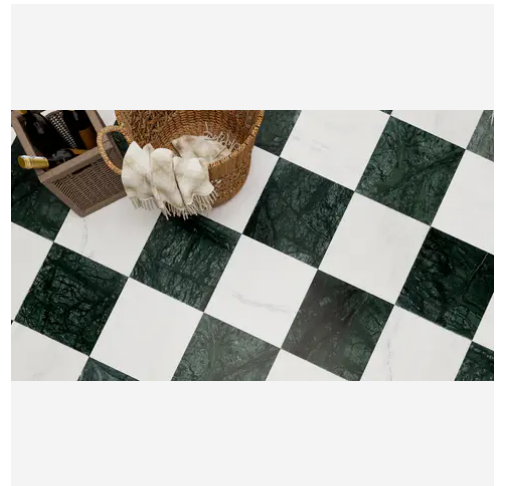

PRODUCT GALLERY

Disrupting the monotony of basic stone, this collection pairs a curated selection of global stones with a modern tumble finish. By tumbling and brushing each piece, we achieve a tactile, worn-in softness without sacrificing color depth. The series breaks away from the predictability of