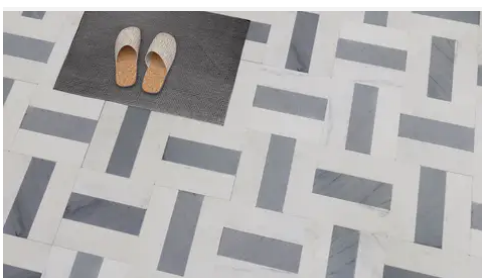

PRODUCT GALLERY

Disrupting the monotony of basic stone, this collection pairs a curated selection of global stones with a modern tumble finish. By tumbling and brushing each piece, we achieve a tactile, worn-in softness without sacrificing color depth. The series breaks away from the predictability of