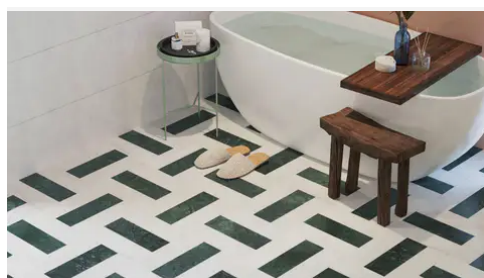

PRODUCT GALLERY

Disrupting the monotony of basic stone, this collection pairs a curated selection of global stones with a modern tumble finish. By tumbling and brushing each piece, we achieve a tactile, worn-in softness without sacrificing color depth. The series breaks away from the predictability of