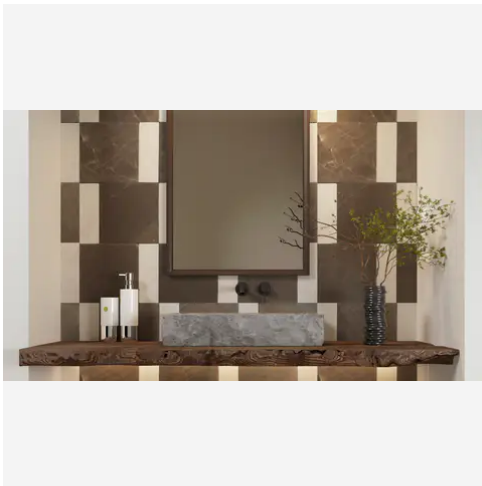

PRODUCT GALLERY

Disrupting the monotony of basic stone, this collection pairs a curated selection of global stones with a modern tumble finish. By tumbling and brushing each piece, we achieve a tactile, worn-in softness without sacrificing color depth. The series breaks away from the predictability of