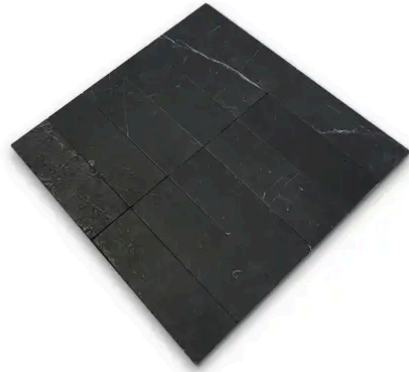

PRODUCT GALLERY

Disrupting the monotony of basic stone, this collection pairs a curated selection of global stones with a modern tumble finish. By tumbling and brushing each piece, we achieve a tactile, worn-in softness without sacrificing color depth. The series breaks away from the predictability of