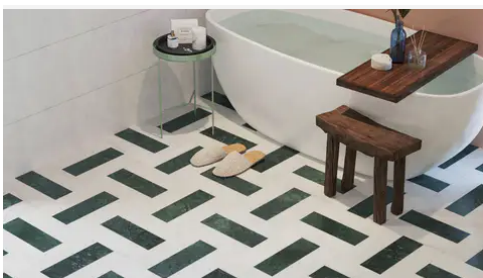

PRODUCT GALLERY

Disrupting the monotony of basic stone, this collection pairs a curated selection of global stones with a modern tumble finish. By tumbling and brushing each piece, we achieve a tactile, worn-in softness without sacrificing color depth. The series breaks away from the predictability of