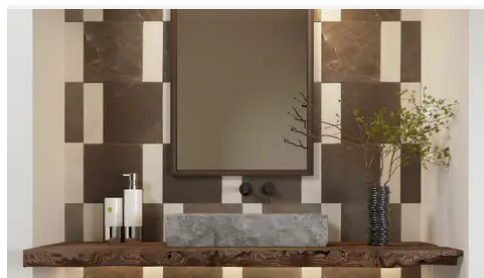

PRODUCT GALLERY

Disrupting the monotony of basic stone, this collection pairs a curated selection of global stones with a modern tumble finish. By tumbling and brushing each piece, we achieve a tactile, worn-in softness without sacrificing color depth. The series breaks away from the predictability of