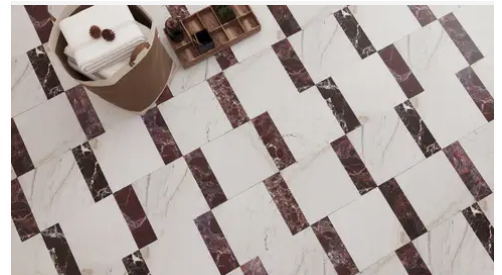

PRODUCT GALLERY

Disrupting the monotony of basic stone, this collection pairs a curated selection of global stones with a modern tumble finish. By tumbling and brushing each piece, we achieve a tactile, worn-in softness without sacrificing color depth. The series breaks away from the predictability of