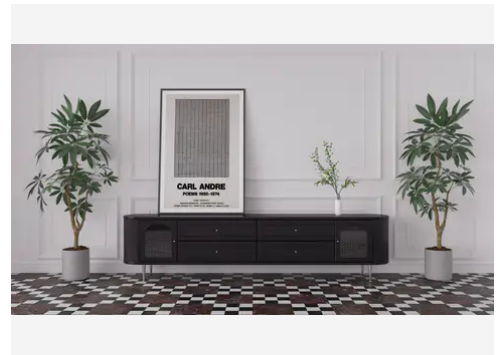

PRODUCT GALLERY

Disrupting the monotony of basic stone, this collection pairs a curated selection of global stones with a modern tumble finish. By tumbling and brushing each piece, we achieve a tactile, worn-in softness without sacrificing color depth. The series breaks away from the predictability of