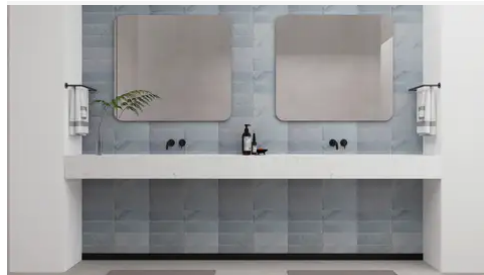

PRODUCT GALLERY

Disrupting the monotony of basic stone, this collection pairs a curated selection of global stones with a modern tumble finish. By tumbling and brushing each piece, we achieve a tactile, worn-in softness without sacrificing color depth. The series breaks away from the predictability of