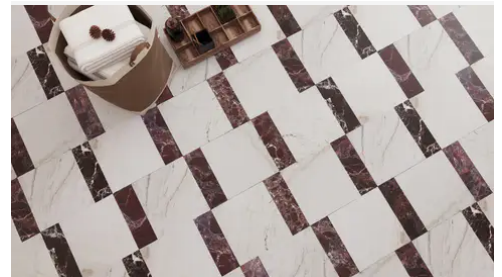

PRODUCT GALLERY

Disrupting the monotony of basic stone, this collection pairs a curated selection of global stones with a modern tumble finish. By tumbling and brushing each piece, we achieve a tactile, worn-in softness without sacrificing color depth. The series breaks away from the predictability of