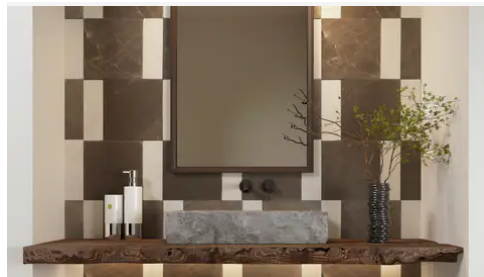

PRODUCT GALLERY

Disrupting the monotony of basic stone, this collection pairs a curated selection of global stones with a modern tumble finish. By tumbling and brushing each piece, we achieve a tactile, worn-in softness without sacrificing color depth. The series breaks away from the predictability of