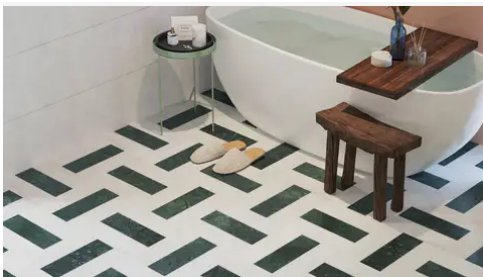

Porto Beige

Verde Reale

Bardiglio Imperial

Bianco Bello

SHAPE / SIZE

PRODUCT INFORMATION

Material Limestone	Shape Rectangle
Chip/Tile Size 4 x 12	Finish Modern Tumbled
Color Espresso	Sq Ft Per Piece 0.33333333
Glazed N/A	Tile Thickness 10 mm
Shade Variation V3	Texture Variation T3
Size Variation S2	Pits & Chips Variation PC2

Floor Exterior

No

Pool

No

Pool

No

PRODUCT GALLERY

Disrupting the monotony of basic stone, this collection pairs a curated selection of global stones with a modern tumble finish. By tumbling and brushing each piece, we achieve a tactile, worn-in softness without sacrificing color depth. The series breaks away from the predictability of

standard neutrals, introducing naturally occurring reds and greens alongside classic tones. Engineered with modularity in mind, the 4-inch based formats (4x4, 4x12, 12x12) invite you to mix sizes and create dynamic, non-repetitive layouts for floors and walls.