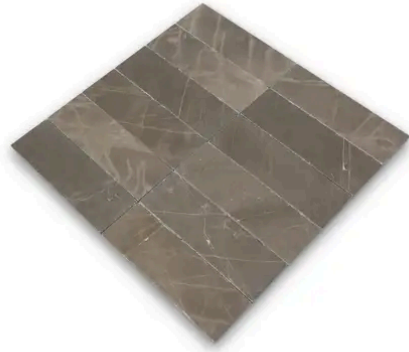

PRODUCT GALLERY

Disrupting the monotony of basic stone, this collection pairs a curated selection of global stones with a modern tumble finish. By tumbling and brushing each piece, we achieve a tactile, worn-in softness without sacrificing color depth. The series breaks away from the predictability of