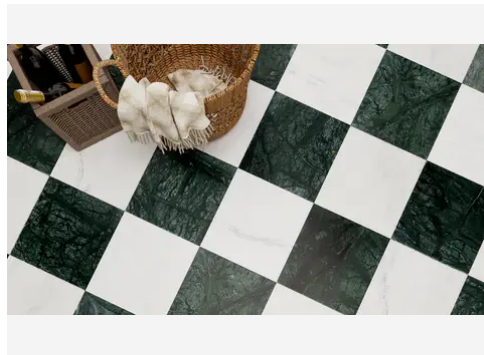

Porto Beige

Verde Reale

Bardiglio Imperial

Bianco Bello

SHAPE / SIZE

PRODUCT INFORMATION

Material Limestone	Shape Rectangle
Chip/Tile Size 4 x 12	Finish Modern Tumbled
Color Espresso	Sq Ft Per Piece 0.33333333
Glazed N/A	Tile Thickness 10 mm
Shade Variation V3	Texture Variation T3
Size Variation S2	Pits & Chips Variation PC2

Floor Exterior

No

Pool

No

Pool

No

PRODUCT GALLERY

Disrupting the monotony of basic stone, this collection pairs a curated selection of global stones with a modern tumble finish. By tumbling and brushing each piece, we achieve a tactile, worn-in softness without sacrificing color depth. The series breaks away from the predictability of

standard neutrals, introducing naturally occurring reds and greens alongside classic tones. Engineered with modularity in mind, the 4-inch based formats (4x4, 4x12, 12x12) invite you to mix sizes and create dynamic, non-repetitive layouts for floors and walls.