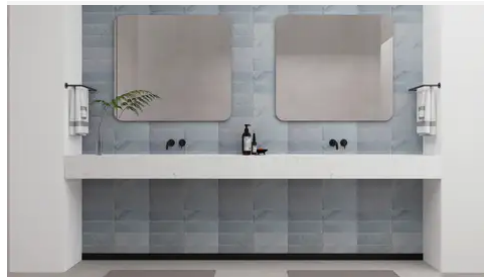

PRODUCT GALLERY

Disrupting the monotony of basic stone, this collection pairs a curated selection of global stones with a modern tumble finish. By tumbling and brushing each piece, we achieve a tactile, worn-in softness without sacrificing color depth. The series breaks away from the predictability of