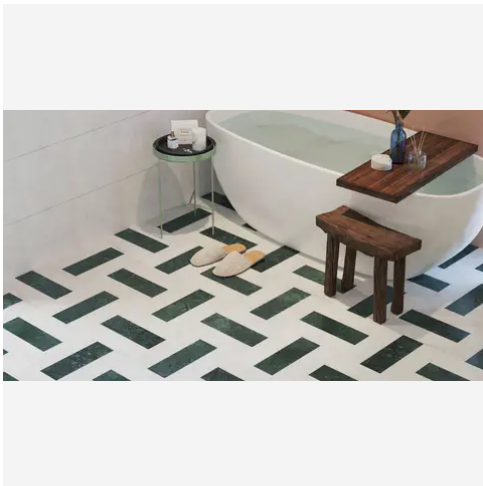

No

Pool

No

Pool

No

---

PRODUCT GALLERY

Disrupting the monotony of basic stone, this collection pairs a curated selection of global stones with a modern tumble finish. By tumbling and brushing each piece, we achieve a tactile, worn-in softness without sacrificing color depth. The series breaks away from the predictability of standard neutrals, introducing naturally occurring reds and greens alongside classic tones. Engineered with modularity in mind, the 4-inch based formats (4x4, 4x12, 12x12) invite you to mix sizes and create dynamic, non-repetitive layouts for floors and walls.