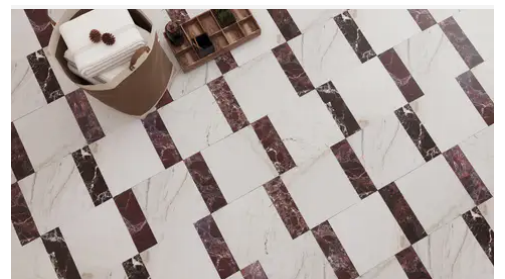

No

Pool

No

Pool

No

---

PRODUCT GALLERY

Disrupting the monotony of basic stone, this collection pairs a curated selection of global stones with a modern tumble finish. By tumbling and brushing each piece, we achieve a tactile, worn-in softness without sacrificing color depth. The series breaks away from the predictability of standard neutrals, introducing naturally occurring reds and greens alongside classic tones. Engineered with modularity in mind, the 4-inch based formats (4x4, 4x12, 12x12) invite you to mix sizes and create dynamic, non-repetitive layouts for floors and walls.