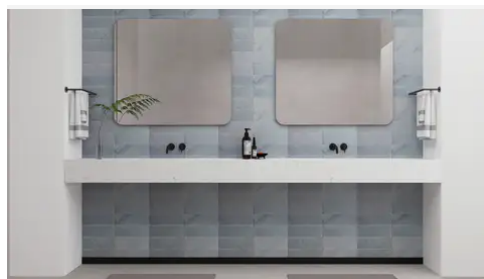

No

Pool

No

Pool

No

---

PRODUCT GALLERY

Disrupting the monotony of basic stone, this collection pairs a curated selection of global stones with a modern tumble finish. By tumbling and brushing each piece, we achieve a tactile, worn-in softness without sacrificing color depth. The series breaks away from the predictability of standard neutrals, introducing naturally occurring reds and greens alongside classic tones. Engineered with modularity in mind, the 4-inch based formats (4x4, 4x12, 12x12) invite you to mix sizes and create dynamic, non-repetitive layouts for floors and walls.