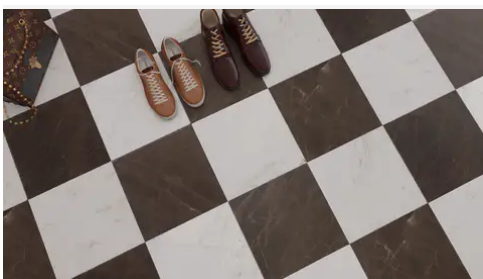

No

Pool

No

Pool

No

---

PRODUCT GALLERY

Disrupting the monotony of basic stone, this collection pairs a curated selection of global stones with a modern tumble finish. By tumbling and brushing each piece, we achieve a tactile, worn-in softness without sacrificing color depth. The series breaks away from the predictability of standard neutrals, introducing naturally occurring reds and greens alongside classic tones. Engineered with modularity in mind, the 4-inch based formats (4x4, 4x12, 12x12) invite you to mix sizes and create dynamic, non-repetitive layouts for floors and walls.