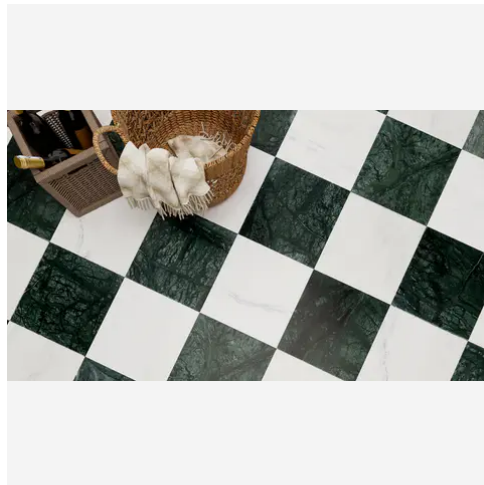

No

Pool

No

Pool

No

---

PRODUCT GALLERY

Disrupting the monotony of basic stone, this collection pairs a curated selection of global stones with a modern tumble finish. By tumbling and brushing each piece, we achieve a tactile, worn-in softness without sacrificing color depth. The series breaks away from the predictability of standard neutrals, introducing naturally occurring reds and greens alongside classic tones. Engineered with modularity in mind, the 4-inch based formats (4x4, 4x12, 12x12) invite you to mix sizes and create dynamic, non-repetitive layouts for floors and walls.