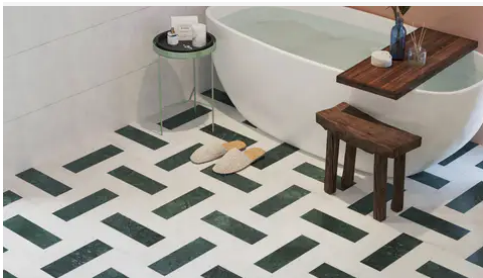

PRODUCT GALLERY

Disrupting the monotony of basic stone, this collection pairs a curated selection of global stones with a modern tumble finish. By tumbling and brushing each piece, we achieve a tactile, worn-in softness without sacrificing color depth. The series breaks away from the predictability of standard neutrals, introducing naturally occurring reds and greens alongside classic tones. Engineered with modularity in mind, the 4-inch based formats (4x4, 4x12, 12x12) invite you to mix sizes and create dynamic, non-repetitive layouts for floors and walls.