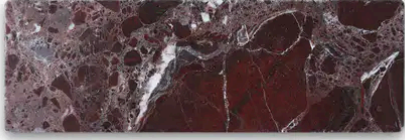

PRODUCT GALLERY

Disrupting the monotony of basic stone, this collection pairs a curated selection of global stones with a modern tumble finish. By tumbling and brushing each piece, we achieve a tactile, worn-in softness without sacrificing color depth. The series breaks away from the predictability of standard neutrals, introducing naturally occurring reds and greens alongside classic tones. Engineered with modularity in mind, the 4-inch based formats (4x4, 4x12, 12x12) invite you to mix sizes and create dynamic, non-repetitive layouts for floors and walls.