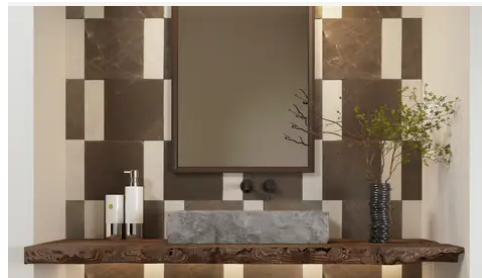

PRODUCT GALLERY

Disrupting the monotony of basic stone, this collection pairs a curated selection of global stones with a modern tumble finish. By tumbling and brushing each piece, we achieve a tactile, worn-in softness without sacrificing color depth. The series breaks away from the predictability of standard neutrals, introducing naturally occurring reds and greens alongside classic tones. Engineered with modularity in mind, the 4-inch based formats (4x4, 4x12, 12x12) invite you to mix sizes and create dynamic, non-repetitive layouts for floors and walls.