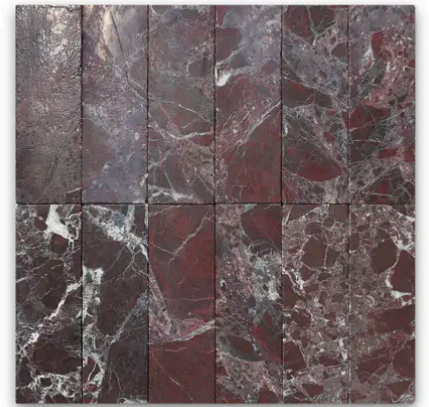

Avant Garde 4 x 12 Breccia Vino Modern Tumbled Rectangle Tile

Avant Garde 4x12 Breccia Vino Modern Tumbled Rectangle Tile

SKU
SPUI-904318

COLOR OPTIONS

**Breccia
Vino**

Espresso

Nero
Marquina

Daphne
White

PRODUCT INFORMATION

Material
Marble

Shape
Rectangle

Chip/Tile Size
4 x 12

Finish
Modern Tumbled

Color
Breccia Vino

Sq Ft Per Piece
0.33333333

Glazed
N/A

PRODUCT GALLERY

Disrupting the monotony of basic stone, this collection pairs a curated selection of global stones with a modern tumble finish. By tumbling and brushing each piece, we achieve a tactile, worn-in softness without sacrificing color depth. The series breaks away from the predictability of standard neutrals, introducing naturally occurring reds and greens alongside classic tones. Engineered with modularity in mind, the 4-inch based formats (4x4, 4x12, 12x12) invite you to mix sizes and create dynamic, non-repetitive layouts for floors and walls.