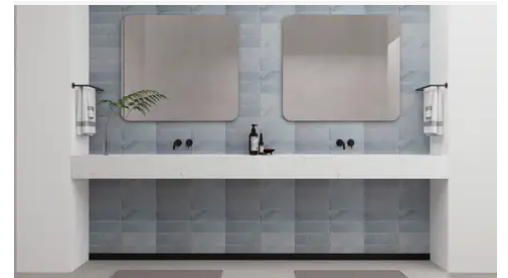

PRODUCT GALLERY

Disrupting the monotony of basic stone, this collection pairs a curated selection of global stones with a modern tumble finish. By tumbling and brushing each piece, we achieve a tactile, worn-in softness without sacrificing color depth. The series breaks away from the predictability of standard neutrals, introducing naturally occurring reds and greens alongside classic tones. Engineered with modularity in mind, the 4-inch based formats (4x4, 4x12, 12x12) invite you to mix sizes and create dynamic, non-repetitive layouts for floors and walls.