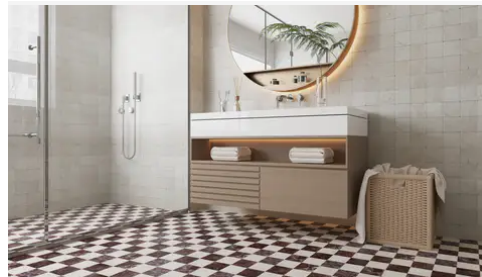

PRODUCT GALLERY

Disrupting the monotony of basic stone, this collection pairs a curated selection of global stones with a modern tumble finish. By tumbling and brushing each piece, we achieve a tactile, worn-in softness without sacrificing color depth. The series breaks away from the predictability of standard neutrals, introducing naturally occurring reds and greens alongside classic tones. Engineered with modularity in mind, the 4-inch based formats (4x4, 4x12, 12x12) invite you to mix sizes and create dynamic, non-repetitive layouts for floors and walls.