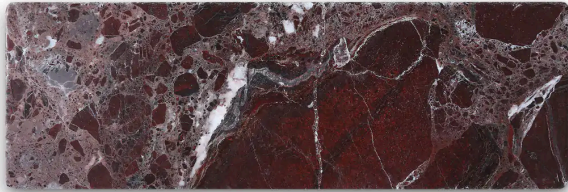

Avant Garde 4 x 12 Breccia Vino Modern Tumbled Rectangle Tile

Avant Garde 4x12 Breccia Vino Modern Tumbled Rectangle Tile

SKU
SPUI-904318

COLOR OPTIONS

**Breccia
Vino**

Espresso

Nero
Marquina

Daphne
White

Porto Beige

Verde Reale

Bardiglio
Imperial

Bianco Bello

SHAPE / SIZE

4 x 4 Square

4 x 12 Rectangle

12 x 12 Square

PRODUCT INFORMATION

Material
Marble

Shape
Rectangle

Chip/Tile Size
4 x 12

Finish
Modern Tumbled

Color
Breccia Vino

Sq Ft Per Piece
0.33333333

Glazed
N/A

PRODUCT GALLERY

Disrupting the monotony of basic stone, this collection pairs a curated selection of global stones with a modern tumble finish. By tumbling and brushing each piece, we achieve a tactile, worn-in softness without sacrificing color depth. The series breaks away from the predictability of standard neutrals, introducing naturally occurring reds and greens alongside classic tones. Engineered with modularity in mind, the 4-inch based formats (4x4, 4x12, 12x12) invite you to mix sizes and create dynamic, non-repetitive layouts for floors and walls.