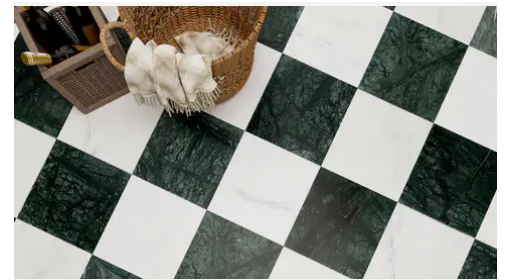

PRODUCT GALLERY

Disrupting the monotony of basic stone, this collection pairs a curated selection of global stones with a modern tumble finish. By tumbling and brushing each piece, we achieve a tactile, worn-in softness without sacrificing color depth. The series breaks away from the predictability of standard neutrals, introducing naturally occurring reds and greens alongside classic tones. Engineered with modularity in mind, the 4-inch based formats (4x4, 4x12, 12x12) invite you to mix sizes and create dynamic, non-repetitive layouts for floors and walls.