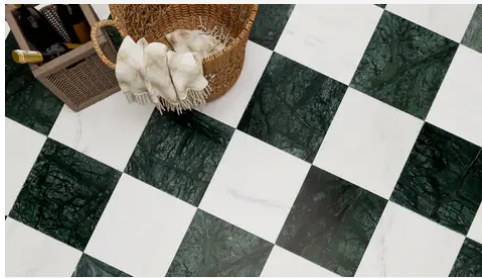

No

Pool

No

Pool

No

---

---

PRODUCT GALLERY

---

Disrupting the monotony of basic stone, this collection pairs a curated selection of global stones with a modern tumble finish. By tumbling and brushing each piece, we achieve a tactile, worn-in softness without sacrificing color depth. The series breaks away from the predictability of standard neutrals, introducing naturally occurring reds and greens alongside classic tones. Engineered with modularity in mind, the 4-inch based formats (4x4, 4x12, 12x12) invite you to mix sizes and create dynamic, non-repetitive layouts for floors and walls.