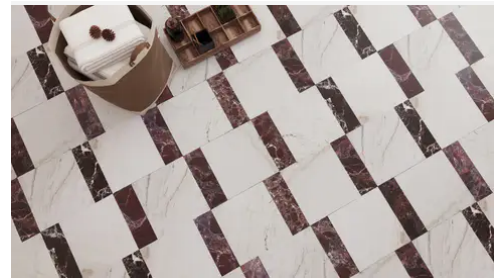

---

Disrupting the monotony of basic stone, this collection pairs a curated selection of global stones with a modern tumble finish. By tumbling and brushing each piece, we achieve a tactile, worn-in softness without sacrificing color depth. The series breaks away from the predictability of standard neutrals, introducing naturally occurring reds and greens alongside classic tones. Engineered with modularity in mind, the 4-inch based formats (4x4, 4x12, 12x12) invite you to mix sizes and create dynamic, non-repetitive layouts for floors and walls.