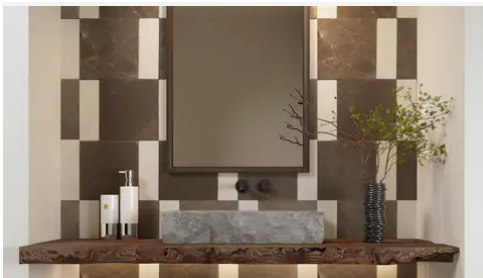

---

Disrupting the monotony of basic stone, this collection pairs a curated selection of global stones with a modern tumble finish. By tumbling and brushing each piece, we achieve a tactile, worn-in softness without sacrificing color depth. The series breaks away from the predictability of standard neutrals, introducing naturally occurring reds and greens alongside classic tones. Engineered with modularity in mind, the 4-inch based formats (4x4, 4x12, 12x12) invite you to mix sizes and create dynamic, non-repetitive layouts for floors and walls.