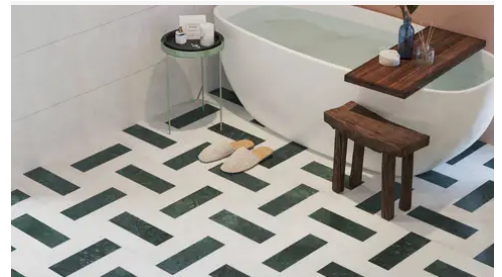

No

Pool

No

Pool

No

---

---

PRODUCT GALLERY

---

Disrupting the monotony of basic stone, this collection pairs a curated selection of global stones with a modern tumble finish. By tumbling and brushing each piece, we achieve a tactile, worn-in softness without sacrificing color depth. The series breaks away from the predictability of standard neutrals, introducing naturally occurring reds and greens alongside classic tones. Engineered with modularity in mind, the 4-inch based formats (4x4, 4x12, 12x12) invite you to mix sizes and create dynamic, non-repetitive layouts for floors and walls.