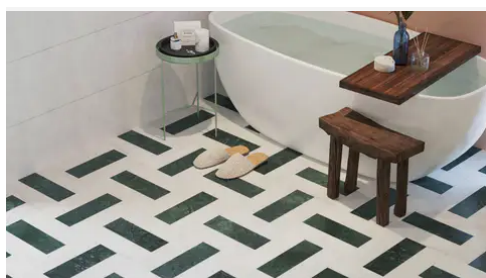

PRODUCT GALLERY

Disrupting the monotony of basic stone, this collection pairs a curated selection of global stones with a modern tumble finish. By tumbling and brushing each piece, we achieve a tactile, worn-in softness without sacrificing color depth. The series breaks away from the predictability of