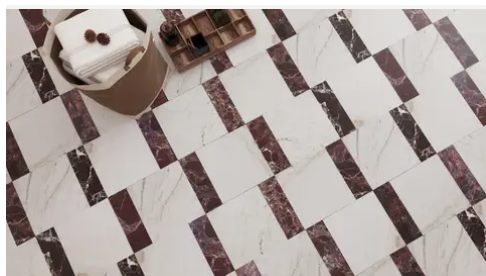

PRODUCT GALLERY

Disrupting the monotony of basic stone, this collection pairs a curated selection of global stones with a modern tumble finish. By tumbling and brushing each piece, we achieve a tactile, worn-in softness without sacrificing color depth. The series breaks away from the predictability of