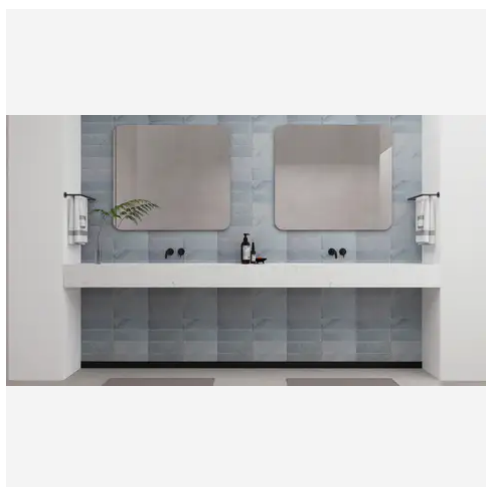

PRODUCT GALLERY

Disrupting the monotony of basic stone, this collection pairs a curated selection of global stones with a modern tumble finish. By tumbling and brushing each piece, we achieve a tactile, worn-in softness without sacrificing color depth. The series breaks away from the predictability of