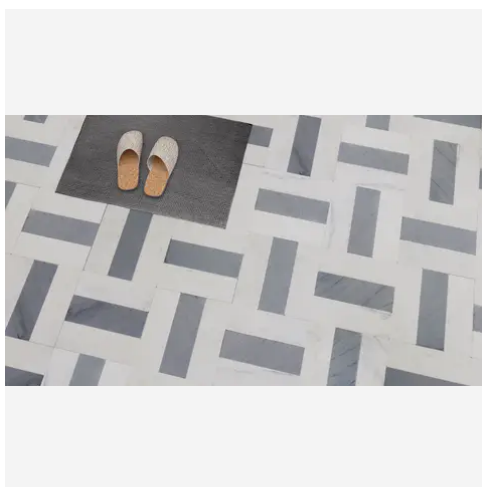

PRODUCT GALLERY

Disrupting the monotony of basic stone, this collection pairs a curated selection of global stones with a modern tumble finish. By tumbling and brushing each piece, we achieve a tactile, worn-in softness without sacrificing color depth. The series breaks away from the predictability of