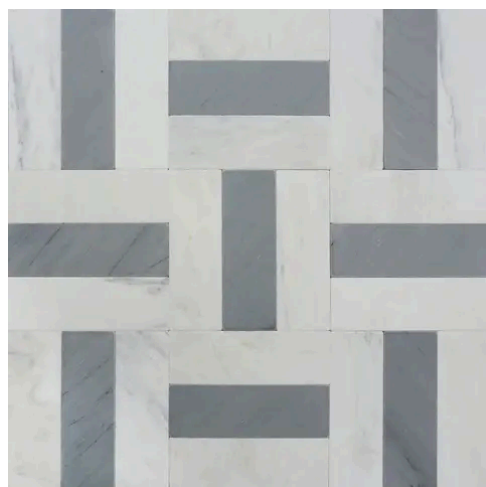

PRODUCT GALLERY

Disrupting the monotony of basic stone, this collection pairs a curated selection of global stones with a modern tumble finish. By tumbling and brushing each piece, we achieve a tactile, worn-in softness without sacrificing color depth. The series breaks away from the predictability of