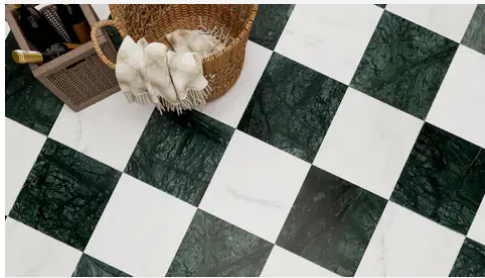

PRODUCT GALLERY

Disrupting the monotony of basic stone, this collection pairs a curated selection of global stones with a modern tumble finish. By tumbling and brushing each piece, we achieve a tactile, worn-in softness without sacrificing color depth. The series breaks away from the predictability of standard neutrals, introducing naturally occurring reds and greens alongside classic tones. Engineered with modularity in mind, the 4-inch based formats (4x4, 4x12, 12x12) invite you to mix sizes and create dynamic, non-repetitive layouts for floors and walls.