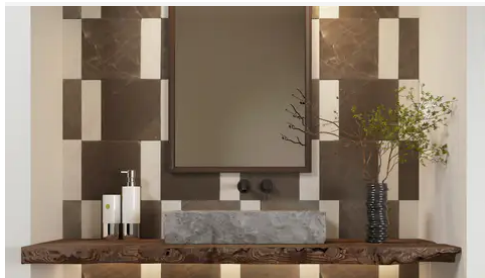

## PRODUCT GALLERY

Disrupting the monotony of basic stone, this collection pairs a curated selection of global stones with a modern tumble finish. By tumbling and brushing each piece, we achieve a tactile, worn-in softness without sacrificing color depth. The series breaks away from the predictability of standard neutrals, introducing naturally occurring reds and greens alongside classic tones. Engineered with modularity in mind, the 4-inch based formats (4x4, 4x12, 12x12) invite you to mix sizes and create dynamic, non-repetitive layouts for floors and walls.