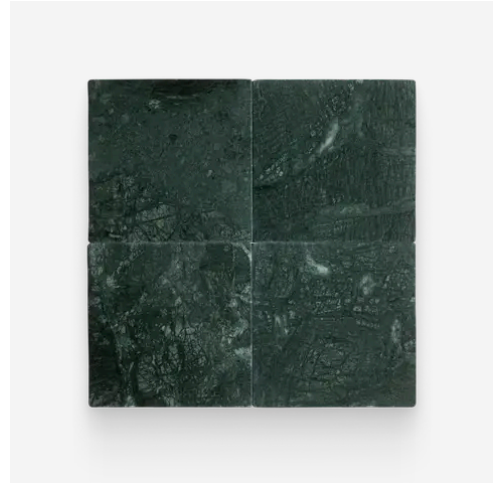

PRODUCT GALLERY

Disrupting the monotony of basic stone, this collection pairs a curated selection of global stones with a modern tumble finish. By tumbling and brushing each piece, we achieve a tactile, worn-in softness without sacrificing color depth. The series breaks away from the predictability of standard neutrals, introducing naturally occurring reds and greens alongside classic tones. Engineered with modularity in mind, the 4-inch based formats (4x4, 4x12, 12x12) invite you to mix sizes and create dynamic, non-repetitive layouts for floors and walls.