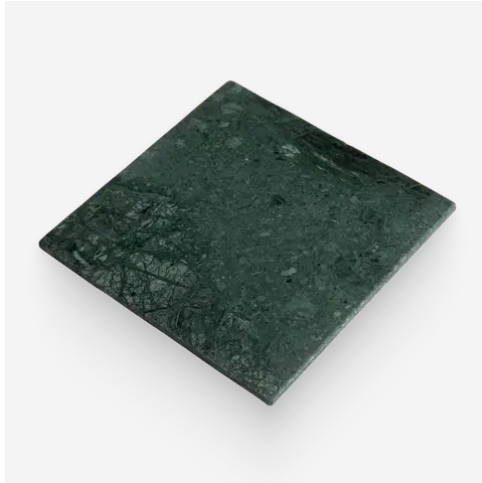

PRODUCT GALLERY

Disrupting the monotony of basic stone, this collection pairs a curated selection of global stones with a modern tumble finish. By tumbling and brushing each piece, we achieve a tactile, worn-in softness without sacrificing color depth. The series breaks away from the predictability of standard neutrals, introducing naturally occurring reds and greens alongside classic tones. Engineered with modularity in mind, the 4-inch based formats (4x4, 4x12, 12x12) invite you to mix sizes and create dynamic, non-repetitive layouts for floors and walls.