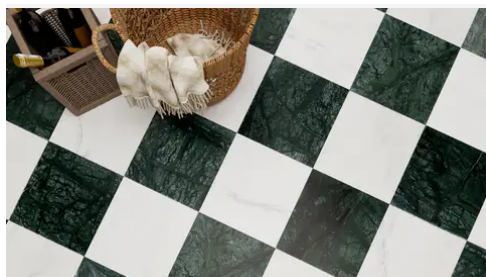

PRODUCT GALLERY

Disrupting the monotony of basic stone, this collection pairs a curated selection of global stones with a modern tumble finish. By tumbling and brushing each piece, we achieve a tactile, worn-in softness without sacrificing color depth. The series breaks away from the predictability of standard neutrals, introducing naturally occurring reds and greens alongside classic tones. Engineered with modularity in mind, the 4-inch based formats (4x4, 4x12, 12x12) invite you to mix sizes and create dynamic, non-repetitive layouts for floors and walls.