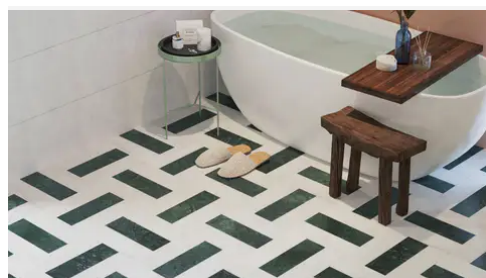

Chip/Tile Size
12 x 12

Finish
Modern Tumbled

Color
Porto Beige

Sq Ft Per Piece
1

Glazed
N/A

Tile Thickness
10 mm

Shade Variation
V2

Texture Variation
T3

PRODUCT GALLERY

Disrupting the monotony of basic stone, this collection pairs a curated selection of global stones with a modern tumble finish. By tumbling and brushing each piece, we achieve a tactile, worn-in softness without sacrificing color depth. The series breaks away from the predictability of standard neutrals, introducing naturally occurring reds and greens alongside classic tones. Engineered with modularity in mind, the 4-inch based formats (4x4, 4x12, 12x12) invite you to mix sizes and create dynamic, non-repetitive layouts for floors and walls.