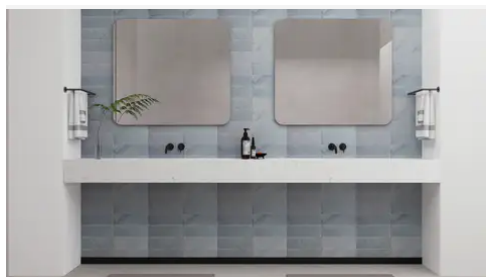

PRODUCT GALLERY

Disrupting the monotony of basic stone, this collection pairs a curated selection of global stones with a modern tumble finish. By tumbling and brushing each piece, we achieve a tactile, worn-in softness without sacrificing color depth. The series breaks away from the predictability of standard neutrals, introducing naturally occurring reds and greens alongside classic tones. Engineered with modularity in mind, the 4-inch based formats (4x4, 4x12, 12x12) invite you to mix sizes and create dynamic, non-repetitive layouts for floors and walls.