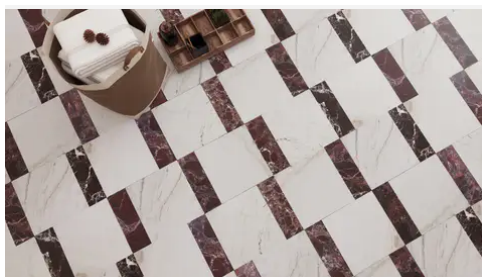

Chip/Tile Size
12 x 12

Finish
Modern Tumbled

Color
Porto Beige

Sq Ft Per Piece
1

Glazed
N/A

Tile Thickness
10 mm

Shade Variation
V2

Texture Variation
T3

PRODUCT GALLERY

Disrupting the monotony of basic stone, this collection pairs a curated selection of global stones with a modern tumble finish. By tumbling and brushing each piece, we achieve a tactile, worn-in softness without sacrificing color depth. The series breaks away from the predictability of standard neutrals, introducing naturally occurring reds and greens alongside classic tones. Engineered with modularity in mind, the 4-inch based formats (4x4, 4x12, 12x12) invite you to mix sizes and create dynamic, non-repetitive layouts for floors and walls.