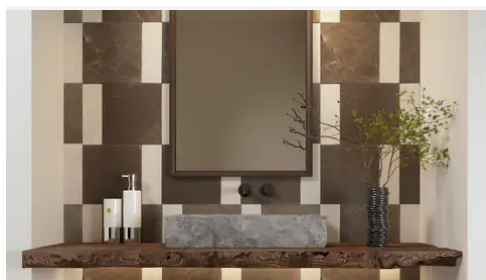

Chip/Tile Size
12 x 12

Finish
Modern Tumbled

Color
Porto Beige

Sq Ft Per Piece
1

Glazed
N/A

Tile Thickness
10 mm

Shade Variation
V2

Texture Variation
T3

PRODUCT GALLERY

Disrupting the monotony of basic stone, this collection pairs a curated selection of global stones with a modern tumble finish. By tumbling and brushing each piece, we achieve a tactile, worn-in softness without sacrificing color depth. The series breaks away from the predictability of standard neutrals, introducing naturally occurring reds and greens alongside classic tones. Engineered with modularity in mind, the 4-inch based formats (4x4, 4x12, 12x12) invite you to mix sizes and create dynamic, non-repetitive layouts for floors and walls.