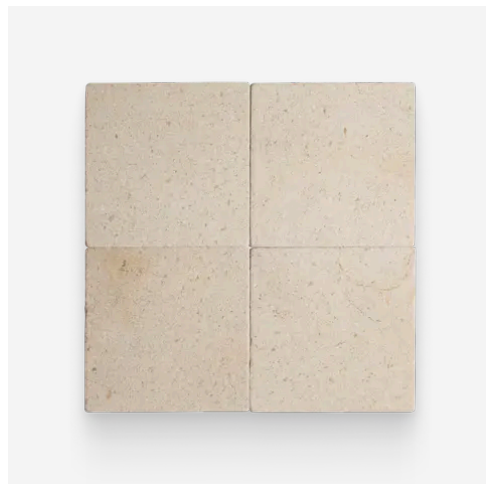

Avant Garde 12 x 12 Porto Beige Modern Tumbled Square Tile

Avant Garde 12x12 Porto Beige Modern Tumbled Square Tile

SKU
SPUI-904307

COLOR OPTIONS

Daphne White

Espresso

Verde Reale

Bardiglio Imperial

Nero Marquina

Porto Beige

Bianco Bello

Breccia Vino

SHAPE / SIZE

PRODUCT INFORMATION

Material
Limestone

Shape
Square

Chip/Tile Size
12 x 12

Finish
Modern Tumbled

Color
Porto Beige

Sq Ft Per Piece
1

Glazed
N/A

Tile Thickness
10 mm

Shade Variation
V2

Texture Variation
T3

PRODUCT GALLERY

Disrupting the monotony of basic stone, this collection pairs a curated selection of global stones with a modern tumble finish. By tumbling and brushing each piece, we achieve a tactile, worn-in softness without sacrificing color depth. The series breaks away from the predictability of standard neutrals, introducing naturally occurring reds and greens alongside classic tones. Engineered with modularity in mind, the 4-inch based formats (4x4, 4x12, 12x12) invite you to mix sizes and create dynamic, non-repetitive layouts for floors and walls.