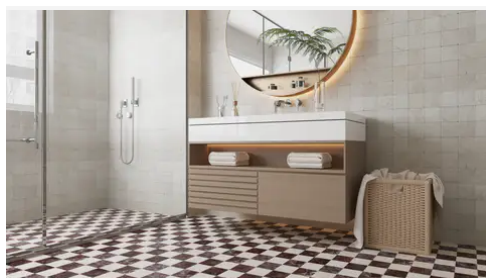

PRODUCT GALLERY

Disrupting the monotony of basic stone, this collection pairs a curated selection of global stones with a modern tumble finish. By tumbling and brushing each piece, we achieve a tactile, worn-in softness without sacrificing color depth. The series breaks away from the predictability of standard neutrals, introducing naturally occurring reds and greens alongside classic tones. Engineered with modularity in mind, the 4-inch based formats (4x4, 4x12, 12x12) invite you to mix sizes and create dynamic, non-repetitive layouts for floors and walls.