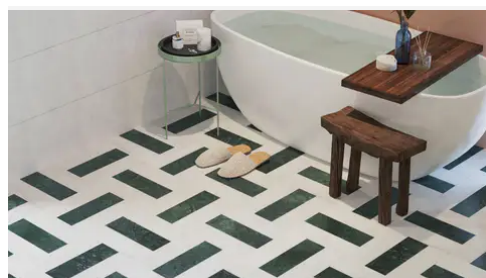

# Avant Garde 12 x 12 Nero Marquina Modern Tumbled Square Tile

Avant Garde 12x12 Nero Marquina Modern Tumbled Square Tile

SKU  
SPUI-904308

COLOR OPTIONS

SHAPE / SIZE

PRODUCT INFORMATION

Material Marble	Shape Square
Chip/Tile Size 12 x 12	Finish Modern Tumbled
Color Nero Marquina	Sq Ft Per Piece 1
Glazed N/A	Tile Thickness 10 mm
Shade Variation V3	Texture Variation T3
Size Variation S2	Pits & Chips Variation PC2

---

PRODUCT GALLERY

Disrupting the monotony of basic stone, this collection pairs a curated selection of global stones with a modern tumble finish. By tumbling and brushing each piece, we achieve a tactile, worn-in softness without sacrificing color depth. The series breaks away from the predictability of standard neutrals, introducing naturally occurring reds and greens alongside classic tones. Engineered with modularity in mind, the 4-inch based formats (4x4, 4x12, 12x12) invite you to mix sizes and create dynamic, non-repetitive layouts for floors and walls.