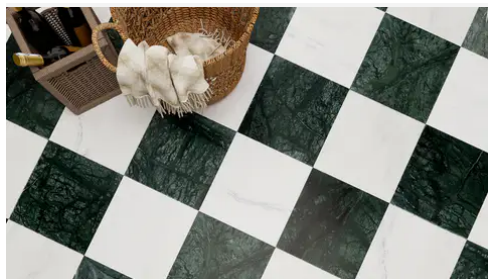

Avant Garde 12 x 12 Nero Marquina Modern Tumbled Square Tile

Avant Garde 12x12 Nero Marquina Modern Tumbled Square Tile

SKU
SPUI-904308

COLOR OPTIONS

SHAPE / SIZE

PRODUCT INFORMATION

Material Marble	Shape Square
Chip/Tile Size 12 x 12	Finish Modern Tumbled
Color Nero Marquina	Sq Ft Per Piece 1
Glazed N/A	Tile Thickness 10 mm
Shade Variation V3	Texture Variation T3
Size Variation S2	Pits & Chips Variation PC2

PRODUCT GALLERY

Disrupting the monotony of basic stone, this collection pairs a curated selection of global stones with a modern tumble finish. By tumbling and brushing each piece, we achieve a tactile, worn-in softness without sacrificing color depth. The series breaks away from the predictability of standard neutrals, introducing naturally occurring reds and greens alongside classic tones. Engineered with modularity in mind, the 4-inch based formats (4x4, 4x12, 12x12) invite you to mix sizes and create dynamic, non-repetitive layouts for floors and walls.