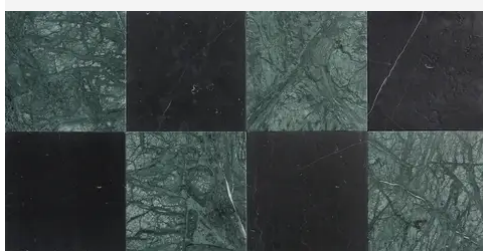

Avant Garde 12 x 12 Nero Marquina Modern Tumbled Square Tile

Avant Garde 12x12 Nero Marquina Modern Tumbled Square Tile

SKU
SPUI-904308

COLOR OPTIONS

SHAPE / SIZE

PRODUCT INFORMATION

Material Marble	Shape Square
Chip/Tile Size 12 x 12	Finish Modern Tumbled
Color Nero Marquina	Sq Ft Per Piece 1
Glazed N/A	Tile Thickness 10 mm
Shade Variation V3	Texture Variation T3
Size Variation S2	Pits & Chips Variation PC2

PRODUCT GALLERY

Disrupting the monotony of basic stone, this collection pairs a curated selection of global stones with a modern tumble finish. By tumbling and brushing each piece, we achieve a tactile, worn-in softness without sacrificing color depth. The series breaks away from the predictability of standard neutrals, introducing naturally occurring reds and greens alongside classic tones. Engineered with modularity in mind, the 4-inch based formats (4x4, 4x12, 12x12) invite you to mix sizes and create dynamic, non-repetitive layouts for floors and walls.