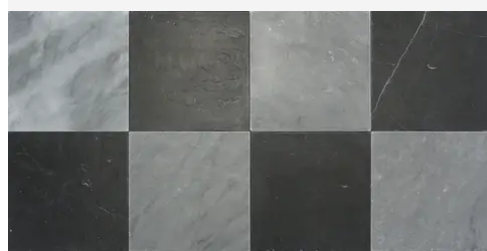

Avant Garde 12 x 12 Nero Marquina Modern Tumbled Square Tile

Avant Garde 12x12 Nero Marquina Modern Tumbled Square Tile

SKU
SPUI-904308

COLOR OPTIONS

SHAPE / SIZE

PRODUCT INFORMATION

Material Marble	Shape Square
Chip/Tile Size 12 x 12	Finish Modern Tumbled
Color Nero Marquina	Sq Ft Per Piece 1
Glazed N/A	Tile Thickness 10 mm
Shade Variation V3	Texture Variation T3
Size Variation S2	Pits & Chips Variation PC2

PRODUCT GALLERY

Disrupting the monotony of basic stone, this collection pairs a curated selection of global stones with a modern tumble finish. By tumbling and brushing each piece, we achieve a tactile, worn-in softness without sacrificing color depth. The series breaks away from the predictability of standard neutrals, introducing naturally occurring reds and greens alongside classic tones. Engineered with modularity in mind, the 4-inch based formats (4x4, 4x12, 12x12) invite you to mix sizes and create dynamic, non-repetitive layouts for floors and walls.