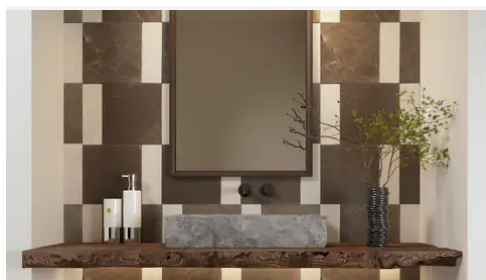

# Avant Garde 12 x 12 Nero Marquina Modern Tumbled Square Tile

Avant Garde 12x12 Nero Marquina Modern Tumbled Square Tile

SKU  
SPUI-904308

COLOR OPTIONS

SHAPE / SIZE

PRODUCT INFORMATION

Material Marble	Shape Square
Chip/Tile Size 12 x 12	Finish Modern Tumbled
Color Nero Marquina	Sq Ft Per Piece 1
Glazed N/A	Tile Thickness 10 mm
Shade Variation V3	Texture Variation T3
Size Variation S2	Pits & Chips Variation PC2

---

PRODUCT GALLERY

Disrupting the monotony of basic stone, this collection pairs a curated selection of global stones with a modern tumble finish. By tumbling and brushing each piece, we achieve a tactile, worn-in softness without sacrificing color depth. The series breaks away from the predictability of standard neutrals, introducing naturally occurring reds and greens alongside classic tones. Engineered with modularity in mind, the 4-inch based formats (4x4, 4x12, 12x12) invite you to mix sizes and create dynamic, non-repetitive layouts for floors and walls.