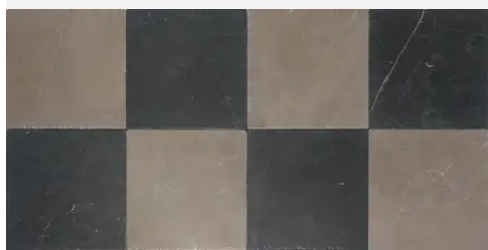

Avant Garde 12 x 12 Nero Marquina Modern Tumbled Square Tile

Avant Garde 12x12 Nero Marquina Modern Tumbled Square Tile

SKU
SPUI-904308

COLOR OPTIONS

SHAPE / SIZE

PRODUCT INFORMATION

Material Marble	Shape Square
Chip/Tile Size 12 x 12	Finish Modern Tumbled
Color Nero Marquina	Sq Ft Per Piece 1
Glazed N/A	Tile Thickness 10 mm
Shade Variation V3	Texture Variation T3
Size Variation S2	Pits & Chips Variation PC2

PRODUCT GALLERY

Disrupting the monotony of basic stone, this collection pairs a curated selection of global stones with a modern tumble finish. By tumbling and brushing each piece, we achieve a tactile, worn-in softness without sacrificing color depth. The series breaks away from the predictability of standard neutrals, introducing naturally occurring reds and greens alongside classic tones. Engineered with modularity in mind, the 4-inch based formats (4x4, 4x12, 12x12) invite you to mix sizes and create dynamic, non-repetitive layouts for floors and walls.