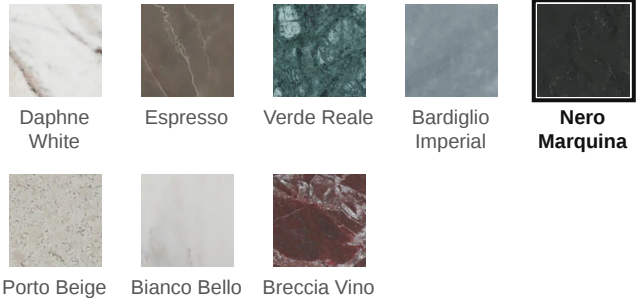

# Avant Garde 12 x 12 Nero Marquina Modern Tumbled Square Tile

Avant Garde 12x12 Nero Marquina Modern Tumbled Square Tile

SKU  
SPUI-904308

COLOR OPTIONS

SHAPE / SIZE

PRODUCT INFORMATION

Material Marble	Shape Square
Chip/Tile Size 12 x 12	Finish Modern Tumbled
Color Nero Marquina	Sq Ft Per Piece 1
Glazed N/A	Tile Thickness 10 mm
Shade Variation V3	Texture Variation T3
Size Variation S2	Pits & Chips Variation PC2

---

PRODUCT GALLERY

Disrupting the monotony of basic stone, this collection pairs a curated selection of global stones with a modern tumble finish. By tumbling and brushing each piece, we achieve a tactile, worn-in softness without sacrificing color depth. The series breaks away from the predictability of standard neutrals, introducing naturally occurring reds and greens alongside classic tones. Engineered with modularity in mind, the 4-inch based formats (4x4, 4x12, 12x12) invite you to mix sizes and create dynamic, non-repetitive layouts for floors and walls.