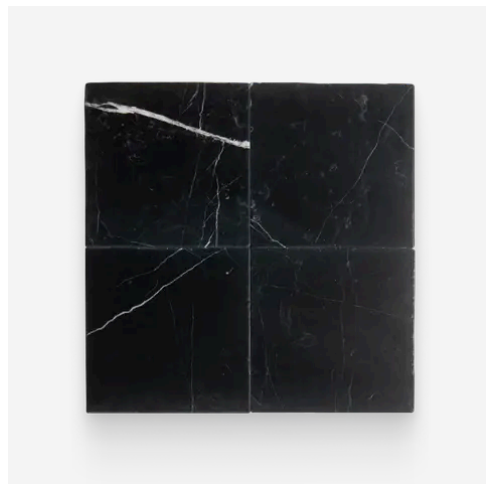

# Avant Garde 12 x 12 Nero Marquina Modern Tumbled Square Tile

Avant Garde 12x12 Nero Marquina Modern Tumbled Square Tile

SKU  
SPUI-904308

COLOR OPTIONS

SHAPE / SIZE

PRODUCT INFORMATION

Material Marble	Shape Square
Chip/Tile Size 12 x 12	Finish Modern Tumbled
Color Nero Marquina	Sq Ft Per Piece 1
Glazed N/A	Tile Thickness 10 mm
Shade Variation V3	Texture Variation T3
Size Variation S2	Pits & Chips Variation PC2

---

PRODUCT GALLERY

Disrupting the monotony of basic stone, this collection pairs a curated selection of global stones with a modern tumble finish. By tumbling and brushing each piece, we achieve a tactile, worn-in softness without sacrificing color depth. The series breaks away from the predictability of standard neutrals, introducing naturally occurring reds and greens alongside classic tones. Engineered with modularity in mind, the 4-inch based formats (4x4, 4x12, 12x12) invite you to mix sizes and create dynamic, non-repetitive layouts for floors and walls.