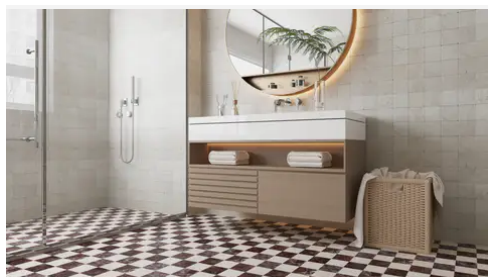

PRODUCT GALLERY