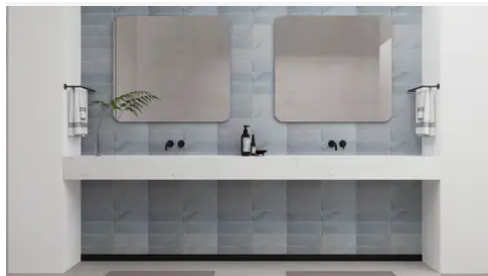

Avant Garde 12 x 12 Nero Marquina Modern Tumbled Square Tile

Avant Garde 12x12 Nero Marquina Modern Tumbled Square Tile

SKU
SPUI-904308

COLOR OPTIONS

SHAPE / SIZE

PRODUCT INFORMATION

Material Marble	Shape Square
Chip/Tile Size 12 x 12	Finish Modern Tumbled
Color Nero Marquina	Sq Ft Per Piece 1
Glazed N/A	Tile Thickness 10 mm
Shade Variation V3	Texture Variation T3
Size Variation S2	Pits & Chips Variation PC2

PRODUCT GALLERY

Disrupting the monotony of basic stone, this collection pairs a curated selection of global stones with a modern tumble finish. By tumbling and brushing each piece, we achieve a tactile, worn-in softness without sacrificing color depth. The series breaks away from the predictability of standard neutrals, introducing naturally occurring reds and greens alongside classic tones. Engineered with modularity in mind, the 4-inch based formats (4x4, 4x12, 12x12) invite you to mix sizes and create dynamic, non-repetitive layouts for floors and walls.