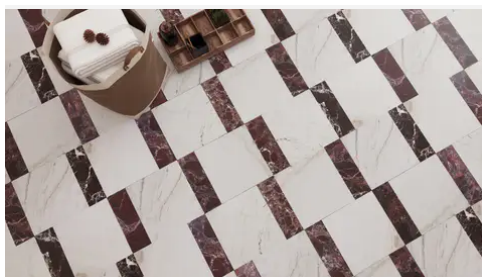

---

PRODUCT GALLERY

Disrupting the monotony of basic stone, this collection pairs a curated selection of global stones with a modern tumble finish. By tumbling and brushing each piece, we achieve a tactile, worn-in softness without sacrificing color depth. The series breaks away from the predictability of standard neutrals, introducing naturally occurring reds and greens alongside classic tones. Engineered with modularity in mind, the 4-inch based formats (4x4, 4x12, 12x12) invite you to mix sizes and create dynamic, non-repetitive layouts for floors and walls.