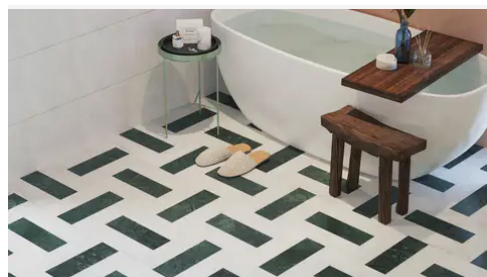

Avant Garde 12 x 12 Nero Marquina Modern Tumbled Square Tile

Avant Garde 12x12 Nero Marquina Modern Tumbled Square Tile

SKU
SPUI-904308

COLOR OPTIONS

SHAPE / SIZE

PRODUCT INFORMATION

Material Marble	Shape Square
Chip/Tile Size 12 x 12	Finish Modern Tumbled
Color Nero Marquina	Sq Ft Per Piece 1
Glazed N/A	Tile Thickness 10 mm
Shade Variation V3	Texture Variation T3
Size Variation S2	Pits & Chips Variation PC2

PRODUCT GALLERY

Disrupting the monotony of basic stone, this collection pairs a curated selection of global stones with a modern tumble finish. By tumbling and brushing each piece, we achieve a tactile, worn-in softness without sacrificing color depth. The series breaks away from the predictability of standard neutrals, introducing naturally occurring reds and greens alongside classic tones. Engineered with modularity in mind, the 4-inch based formats (4x4, 4x12, 12x12) invite you to mix sizes and create dynamic, non-repetitive layouts for floors and walls.