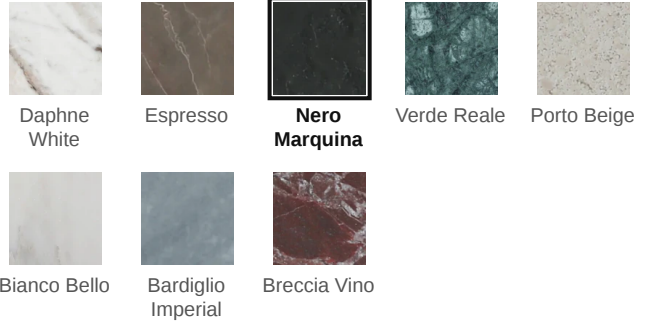

Avant Garde 12 x 12 Nero Marquina Modern Tumbled Square Tile

Avant Garde 12x12 Nero Marquina Modern Tumbled Square Tile

SKU
SPUI-904308

COLOR OPTIONS

SHAPE / SIZE

PRODUCT INFORMATION

Material Marble	Shape Square
Chip/Tile Size 12 x 12	Finish Modern Tumbled
Color Nero Marquina	Sq Ft Per Piece 1
Glazed N/A	Tile Thickness 10 mm
Shade Variation V3	Texture Variation T3
Size Variation S2	Pits & Chips Variation PC2

PRODUCT GALLERY

Disrupting the monotony of basic stone, this collection pairs a curated selection of global stones with a modern tumble finish. By tumbling and brushing each piece, we achieve a tactile, worn-in softness without sacrificing color depth. The series breaks away from the predictability of standard neutrals, introducing naturally occurring reds and greens alongside classic tones. Engineered with modularity in mind, the 4-inch based formats (4x4, 4x12, 12x12) invite you to mix sizes and create dynamic, non-repetitive layouts for floors and walls.