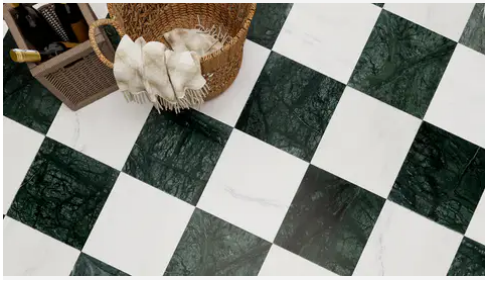

PRODUCT INFORMATION

Material
Limestone

Shape
Square

Chip/Tile Size
12 x 12

Finish
Modern Tumbled

Color
Espresso

Sq Ft Per Piece
1

Glazed
N/A

PRODUCT GALLERY

Disrupting the monotony of basic stone, this collection pairs a curated selection of global stones with a modern tumble finish. By tumbling and brushing each piece, we achieve a tactile, worn-in softness without sacrificing color depth. The series breaks away from the predictability of standard neutrals, introducing naturally occurring reds and greens alongside classic tones. Engineered with modularity in mind, the 4-inch based formats (4x4, 4x12, 12x12) invite you to mix sizes and create dynamic, non-repetitive layouts for floors and walls.