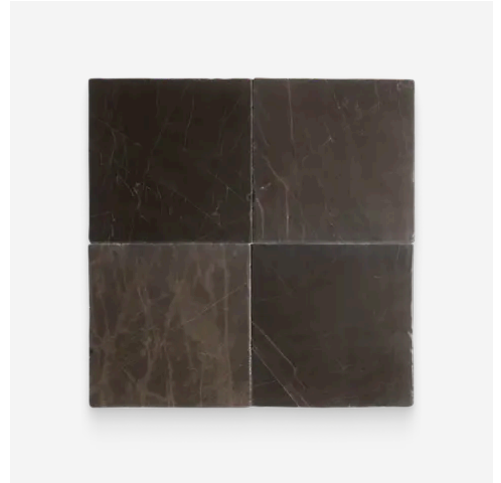

PRODUCT GALLERY

Disrupting the monotony of basic stone, this collection pairs a curated selection of global stones with a modern tumble finish. By tumbling and brushing each piece, we achieve a tactile, worn-in softness without sacrificing color depth. The series breaks away from the predictability of standard neutrals, introducing naturally occurring reds and greens alongside classic tones. Engineered with modularity in mind, the 4-inch based formats (4x4, 4x12, 12x12) invite you to mix sizes and create dynamic, non-repetitive layouts for floors and walls.