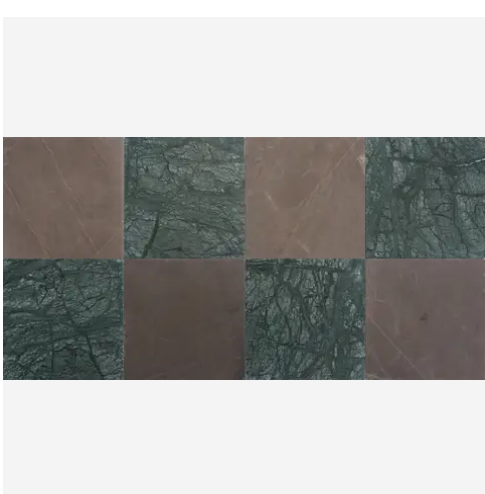

PRODUCT INFORMATION

Material
Limestone

Shape
Square

Chip/Tile Size
12 x 12

Finish
Modern Tumbled

Color
Espresso

Sq Ft Per Piece
1

Glazed
N/A

PRODUCT GALLERY

Disrupting the monotony of basic stone, this collection pairs a curated selection of global stones with a modern tumble finish. By tumbling and brushing each piece, we achieve a tactile, worn-in softness without sacrificing color depth. The series breaks away from the predictability of standard neutrals, introducing naturally occurring reds and greens alongside classic tones. Engineered with modularity in mind, the 4-inch based formats (4x4, 4x12, 12x12) invite you to mix sizes and create dynamic, non-repetitive layouts for floors and walls.