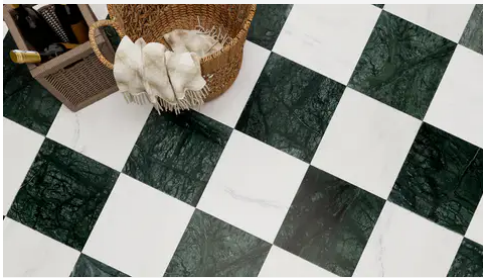

PRODUCT GALLERY

Disrupting the monotony of basic stone, this collection pairs a curated selection of global stones with a modern tumble finish. By tumbling and brushing each piece, we achieve a tactile, worn-in softness without sacrificing color depth. The series breaks away from the predictability of standard neutrals, introducing naturally occurring reds and greens alongside classic tones. Engineered with modularity in mind, the 4-inch based formats (4x4, 4x12, 12x12) invite you to mix sizes and create dynamic, non-repetitive layouts for floors and walls.