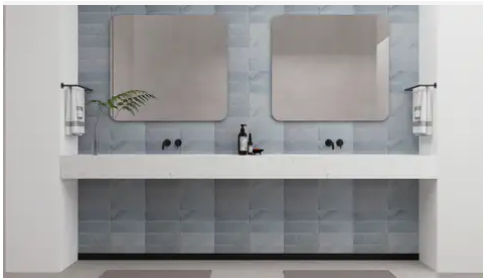

PRODUCT GALLERY

Disrupting the monotony of basic stone, this collection pairs a curated selection of global stones with a modern tumble finish. By tumbling and brushing each piece, we achieve a tactile, worn-in softness without sacrificing color depth. The series breaks away from the predictability of standard neutrals, introducing naturally occurring reds and greens alongside classic tones. Engineered with modularity in mind, the 4-inch based formats (4x4, 4x12, 12x12) invite you to mix sizes and create dynamic, non-repetitive layouts for floors and walls.