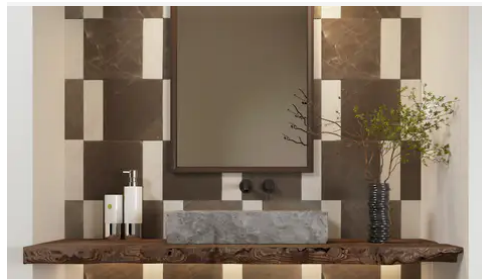

Avant Garde 12 x 12 Espresso Modern Tumbled Square Tile

Avant Garde 12x12 Espresso Modern Tumbled Square Tile

SKU
SPUI-904310

COLOR OPTIONS

Daphne White

Espresso

Nero Marquina

Verde Reale

PRODUCT INFORMATION

Material
Limestone

Shape
Square

Chip/Tile Size
12 x 12

Finish
Modern Tumbled

Color
Espresso

Sq Ft Per Piece
1

Glazed
N/A

PRODUCT GALLERY

Disrupting the monotony of basic stone, this collection pairs a curated selection of global stones with a modern tumble finish. By tumbling and brushing each piece, we achieve a tactile, worn-in softness without sacrificing color depth. The series breaks away from the predictability of standard neutrals, introducing naturally occurring reds and greens alongside classic tones. Engineered with modularity in mind, the 4-inch based formats (4x4, 4x12, 12x12) invite you to mix sizes and create dynamic, non-repetitive layouts for floors and walls.