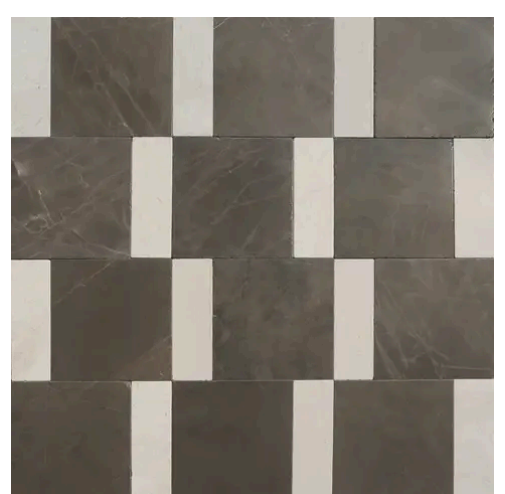

Avant Garde 12 x 12 Espresso Modern Tumbled Square Tile

Avant Garde 12x12 Espresso Modern Tumbled Square Tile

SKU
SPUI-904310

COLOR OPTIONS

Daphne White

Espresso

Nero Marquina

Verde Reale

PRODUCT INFORMATION

Material
Limestone

Shape
Square

Chip/Tile Size
12 x 12

Finish
Modern Tumbled

Color
Espresso

Sq Ft Per Piece
1

Glazed
N/A

PRODUCT GALLERY

Disrupting the monotony of basic stone, this collection pairs a curated selection of global stones with a modern tumble finish. By tumbling and brushing each piece, we achieve a tactile, worn-in softness without sacrificing color depth. The series breaks away from the predictability of standard neutrals, introducing naturally occurring reds and greens alongside classic tones. Engineered with modularity in mind, the 4-inch based formats (4x4, 4x12, 12x12) invite you to mix sizes and create dynamic, non-repetitive layouts for floors and walls.