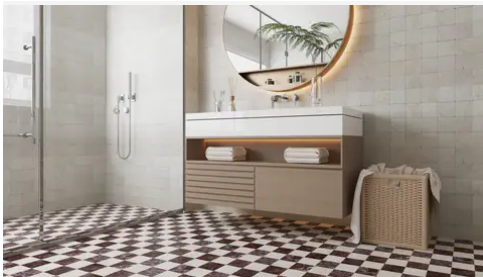

PRODUCT GALLERY

Disrupting the monotony of basic stone, this collection pairs a curated selection of global stones with a modern tumble finish. By tumbling and brushing each piece, we achieve a tactile, worn-in softness without sacrificing color depth. The series breaks away from the predictability of standard neutrals, introducing naturally occurring reds and greens alongside classic tones. Engineered with modularity in mind, the 4-inch based formats (4x4, 4x12, 12x12) invite you to mix sizes and create dynamic, non-repetitive layouts for floors and walls.