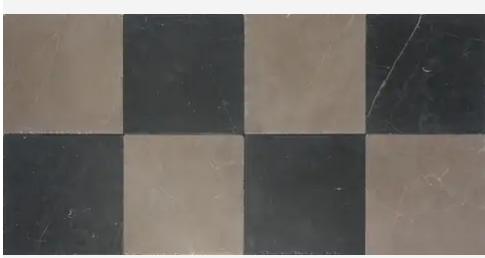

PRODUCT INFORMATION

Material
Limestone

Shape
Square

Chip/Tile Size
12 x 12

Finish
Modern Tumbled

Color
Espresso

Sq Ft Per Piece
1

Glazed
N/A

PRODUCT GALLERY

Disrupting the monotony of basic stone, this collection pairs a curated selection of global stones with a modern tumble finish. By tumbling and brushing each piece, we achieve a tactile, worn-in softness without sacrificing color depth. The series breaks away from the predictability of standard neutrals, introducing naturally occurring reds and greens alongside classic tones. Engineered with modularity in mind, the 4-inch based formats (4x4, 4x12, 12x12) invite you to mix sizes and create dynamic, non-repetitive layouts for floors and walls.