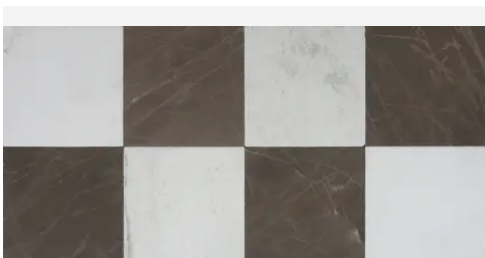

PRODUCT INFORMATION

Material
Limestone

Shape
Square

Chip/Tile Size
12 x 12

Finish
Modern Tumbled

Color
Espresso

Sq Ft Per Piece
1

Glazed
N/A

PRODUCT GALLERY

Disrupting the monotony of basic stone, this collection pairs a curated selection of global stones with a modern tumble finish. By tumbling and brushing each piece, we achieve a tactile, worn-in softness without sacrificing color depth. The series breaks away from the predictability of standard neutrals, introducing naturally occurring reds and greens alongside classic tones. Engineered with modularity in mind, the 4-inch based formats (4x4, 4x12, 12x12) invite you to mix sizes and create dynamic, non-repetitive layouts for floors and walls.