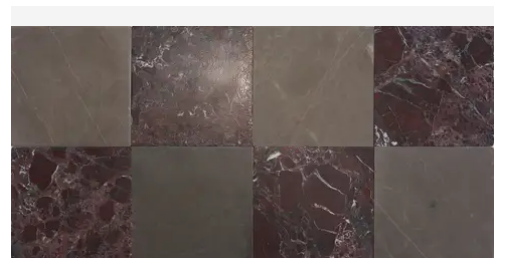

PRODUCT INFORMATION

Material
Limestone

Shape
Square

Chip/Tile Size
12 x 12

Finish
Modern Tumbled

Color
Espresso

Sq Ft Per Piece
1

Glazed
N/A

PRODUCT GALLERY

Disrupting the monotony of basic stone, this collection pairs a curated selection of global stones with a modern tumble finish. By tumbling and brushing each piece, we achieve a tactile, worn-in softness without sacrificing color depth. The series breaks away from the predictability of standard neutrals, introducing naturally occurring reds and greens alongside classic tones. Engineered with modularity in mind, the 4-inch based formats (4x4, 4x12, 12x12) invite you to mix sizes and create dynamic, non-repetitive layouts for floors and walls.