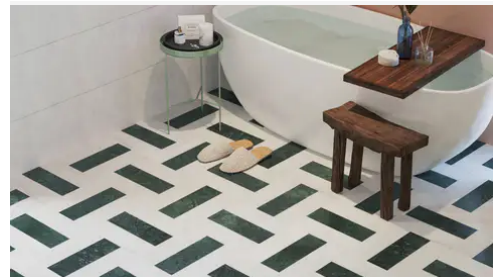

PRODUCT GALLERY

Disrupting the monotony of basic stone, this collection pairs a curated selection of global stones with a modern tumble finish. By tumbling and brushing each piece, we achieve a tactile, worn-in softness without sacrificing color depth. The series breaks away from the predictability of standard neutrals, introducing naturally occurring reds and greens alongside classic tones. Engineered with modularity in mind, the 4-inch based formats (4x4, 4x12, 12x12) invite you to mix sizes and create dynamic, non-repetitive layouts for floors and walls.