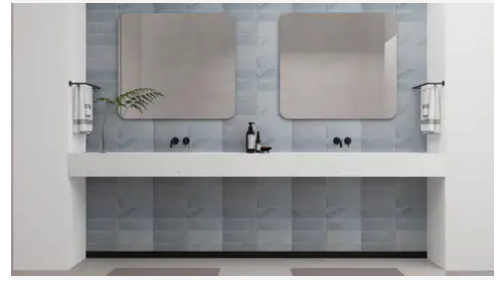

Disrupting the monotony of basic stone, this collection pairs a curated selection of global stones with a modern tumble finish. By tumbling and brushing each piece, we achieve a tactile, worn-in softness without sacrificing color depth. The series breaks away from the predictability of standard neutrals, introducing naturally occurring reds and greens alongside classic tones. Engineered with modularity in mind, the 4-inch based formats (4x4, 4x12, 12x12) invite you to mix sizes and create dynamic, non-repetitive layouts for floors and walls.