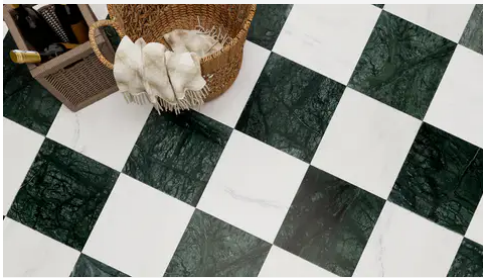

Avant Garde 12 x 12 Daphne White Modern Tumbled Square Tile

Avant Garde 12x12 Daphne White Modern Tumbled Square Tile

SKU
SPUI-904483

COLOR OPTIONS

Daphne White

Espresso

Verde Reale

Bardiglio Imperial

Nero Marquina

Porto Beige

Bianco Bello

Breccia Vino

SHAPE / SIZE

PRODUCT INFORMATION

Material Marble	Shape Square
Chip/Tile Size 12 x 12	Finish Modern Tumbled
Color Daphne White	Sq Ft Per Piece 1
Glazed N/A	Tile Thickness 10 mm
Shade Variation V3	Texture Variation T3
Size Variation S2	Pits & Chips Variation PC2

PRODUCT GALLERY

Disrupting the monotony of basic stone, this collection pairs a curated selection of global stones with a modern tumble finish. By tumbling and brushing each piece, we achieve a tactile, worn-in softness without sacrificing color depth. The series breaks away from the predictability of standard neutrals, introducing naturally occurring reds and greens alongside classic tones. Engineered with modularity in mind, the 4-inch based formats (4x4, 4x12, 12x12) invite you to mix sizes and create dynamic, non-repetitive layouts for floors and walls.