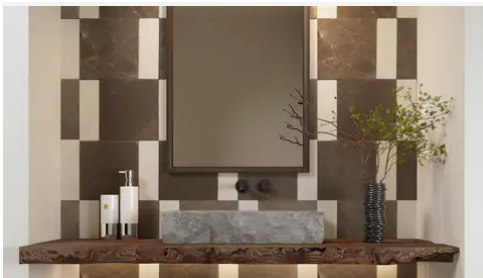

Avant Garde 12 x 12 Daphne White Modern Tumbled Square Tile

Avant Garde 12x12 Daphne White Modern Tumbled Square Tile

SKU
SPUI-904483

COLOR OPTIONS

Daphne White

Espresso

Verde Reale

Bardiglio Imperial

Nero Marquina

Porto Beige

Bianco Bello

Breccia Vino

SHAPE / SIZE

PRODUCT INFORMATION

Material Marble	Shape Square
Chip/Tile Size 12 x 12	Finish Modern Tumbled
Color Daphne White	Sq Ft Per Piece 1
Glazed N/A	Tile Thickness 10 mm
Shade Variation V3	Texture Variation T3
Size Variation S2	Pits & Chips Variation PC2

PRODUCT GALLERY

Disrupting the monotony of basic stone, this collection pairs a curated selection of global stones with a modern tumble finish. By tumbling and brushing each piece, we achieve a tactile, worn-in softness without sacrificing color depth. The series breaks away from the predictability of standard neutrals, introducing naturally occurring reds and greens alongside classic tones. Engineered with modularity in mind, the 4-inch based formats (4x4, 4x12, 12x12) invite you to mix sizes and create dynamic, non-repetitive layouts for floors and walls.