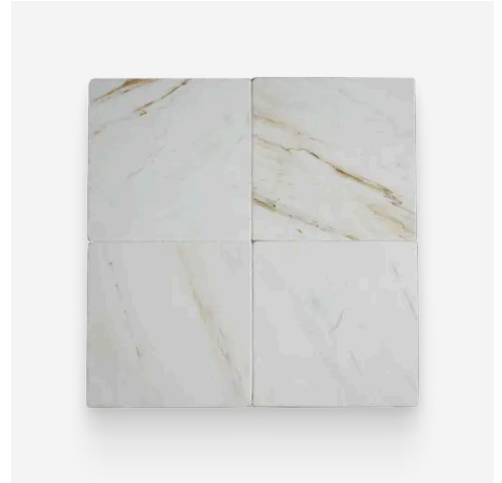

Avant Garde 12 x 12 Daphne White Modern Tumbled Square Tile

Avant Garde 12x12 Daphne White Modern Tumbled Square Tile

SKU
SPUI-904483

COLOR OPTIONS

Daphne White

Espresso

Verde Reale

Bardiglio Imperial

Nero Marquina

Porto Beige

Bianco Bello

Breccia Vino

SHAPE / SIZE

PRODUCT INFORMATION

Material Marble	Shape Square
Chip/Tile Size 12 x 12	Finish Modern Tumbled
Color Daphne White	Sq Ft Per Piece 1
Glazed N/A	Tile Thickness 10 mm
Shade Variation V3	Texture Variation T3
Size Variation S2	Pits & Chips Variation PC2

PRODUCT GALLERY

Disrupting the monotony of basic stone, this collection pairs a curated selection of global stones with a modern tumble finish. By tumbling and brushing each piece, we achieve a tactile, worn-in softness without sacrificing color depth. The series breaks away from the predictability of standard neutrals, introducing naturally occurring reds and greens alongside classic tones. Engineered with modularity in mind, the 4-inch based formats (4x4, 4x12, 12x12) invite you to mix sizes and create dynamic, non-repetitive layouts for floors and walls.