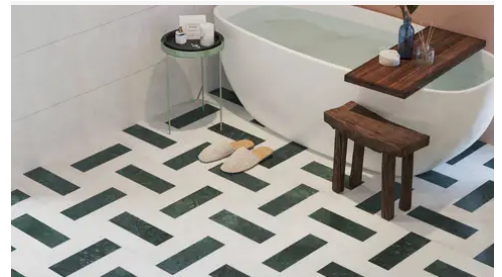

Avant Garde 12 x 12 Daphne White Modern Tumbled Square Tile

Avant Garde 12x12 Daphne White Modern Tumbled Square Tile

SKU
SPUI-904483

COLOR OPTIONS

Daphne White

Espresso

Verde Reale

Bardiglio Imperial

Nero Marquina

Porto Beige

Bianco Bello

Breccia Vino

SHAPE / SIZE

PRODUCT INFORMATION

Material Marble	Shape Square
Chip/Tile Size 12 x 12	Finish Modern Tumbled
Color Daphne White	Sq Ft Per Piece 1
Glazed N/A	Tile Thickness 10 mm
Shade Variation V3	Texture Variation T3
Size Variation S2	Pits & Chips Variation PC2

PRODUCT GALLERY

Disrupting the monotony of basic stone, this collection pairs a curated selection of global stones with a modern tumble finish. By tumbling and brushing each piece, we achieve a tactile, worn-in softness without sacrificing color depth. The series breaks away from the predictability of standard neutrals, introducing naturally occurring reds and greens alongside classic tones. Engineered with modularity in mind, the 4-inch based formats (4x4, 4x12, 12x12) invite you to mix sizes and create dynamic, non-repetitive layouts for floors and walls.