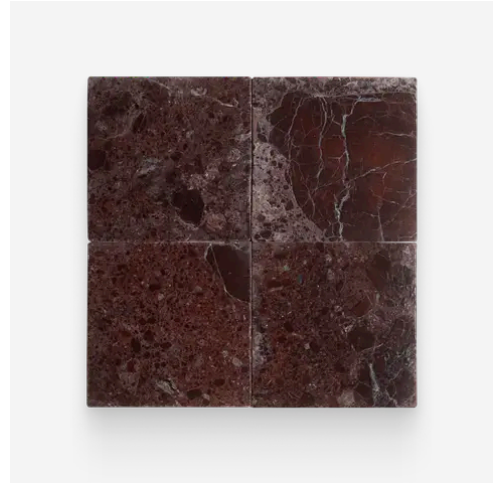

# Avant Garde 12 x 12 Breccia Vino Modern Tumbled Square Tile

Avant Garde 12x12 Breccia Vino Modern Tumbled Square Tile

SKU  
SPUI-904311

COLOR OPTIONS

Daphne White

Espresso

Verde Reale

Bardiglio Imperial

PRODUCT INFORMATION

Material  
Marble

Shape  
Square

Chip/Tile Size  
12 x 12

Finish  
Modern Tumbled

Color  
Breccia Vino

Sq Ft Per Piece  
1

Glazed  
N/A

## PRODUCT GALLERY

Disrupting the monotony of basic stone, this collection pairs a curated selection of global stones with a modern tumble finish. By tumbling and brushing each piece, we achieve a tactile, worn-in softness without sacrificing color depth. The series breaks away from the predictability of standard neutrals, introducing naturally occurring reds and greens alongside classic tones. Engineered with modularity in mind, the 4-inch based formats (4x4, 4x12, 12x12) invite you to mix sizes and create dynamic, non-repetitive layouts for floors and walls.