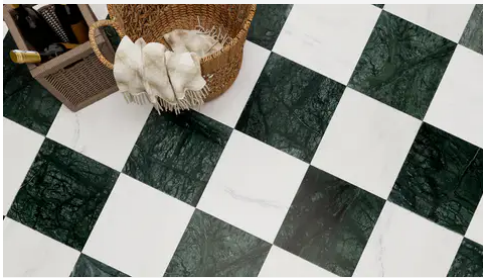

## PRODUCT GALLERY

Disrupting the monotony of basic stone, this collection pairs a curated selection of global stones with a modern tumble finish. By tumbling and brushing each piece, we achieve a tactile, worn-in softness without sacrificing color depth. The series breaks away from the predictability of standard neutrals, introducing naturally occurring reds and greens alongside classic tones. Engineered with modularity in mind, the 4-inch based formats (4x4, 4x12, 12x12) invite you to mix sizes and create dynamic, non-repetitive layouts for floors and walls.