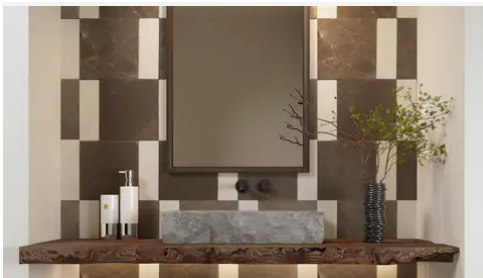

## PRODUCT GALLERY

Disrupting the monotony of basic stone, this collection pairs a curated selection of global stones with a modern tumble finish. By tumbling and brushing each piece, we achieve a tactile, worn-in softness without sacrificing color depth. The series breaks away from the predictability of standard neutrals, introducing naturally occurring reds and greens alongside classic tones. Engineered with modularity in mind, the 4-inch based formats (4x4, 4x12, 12x12) invite you to mix sizes and create dynamic, non-repetitive layouts for floors and walls.