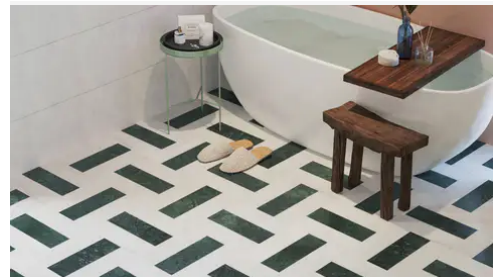

## PRODUCT GALLERY

Disrupting the monotony of basic stone, this collection pairs a curated selection of global stones with a modern tumble finish. By tumbling and brushing each piece, we achieve a tactile, worn-in softness without sacrificing color depth. The series breaks away from the predictability of standard neutrals, introducing naturally occurring reds and greens alongside classic tones. Engineered with modularity in mind, the 4-inch based formats (4x4, 4x12, 12x12) invite you to mix sizes and create dynamic, non-repetitive layouts for floors and walls.