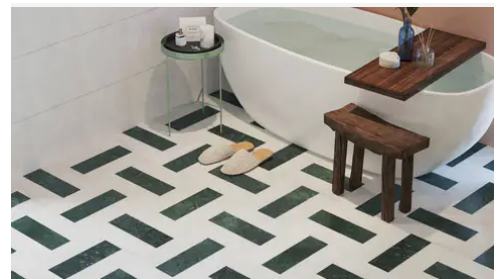

No

Pool

No

Pool

No

---

## PRODUCT GALLERY

Disrupting the monotony of basic stone, this collection pairs a curated selection of global stones with a modern tumble finish. By tumbling and brushing each piece, we achieve a tactile, worn-in softness without sacrificing color depth. The series breaks away from the predictability of standard neutrals, introducing naturally occurring reds and greens alongside classic tones. Engineered with modularity in mind, the 4-inch based formats (4x4, 4x12, 12x12) invite you to mix sizes and create dynamic, non-repetitive layouts for floors and walls.