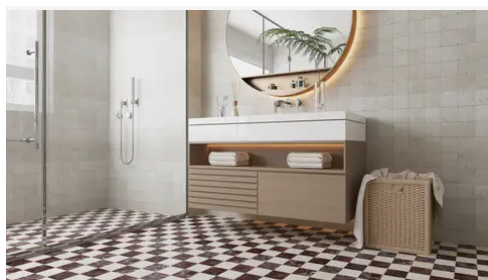

PRODUCT GALLERY

Disrupting the monotony of basic stone, this collection pairs a curated selection of global stones with a modern tumble finish. By tumbling and brushing each piece, we achieve a tactile, worn-in softness without sacrificing color depth. The series breaks away from the predictability of standard neutrals, introducing naturally occurring reds and greens alongside classic tones. Engineered with modularity in mind, the 4-inch based formats (4x4, 4x12, 12x12) invite you to mix sizes and create dynamic, non-repetitive layouts for floors and walls.