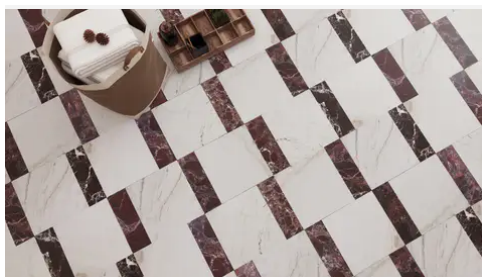

Avant Garde 12 x 12 Bardiglio Imperial Modern Tumbled Square Tile

Avant Garde 12x12 Bardiglio Imperial Modern Tumbled Square Tile

SKU
SPUI-904309

COLOR OPTIONS

Daphne White

Espresso

Verde Reale

Bardiglio Imperial

Nero Marquina

Porto Beige

Bianco Bello

Breccia Vino

SHAPE / SIZE

PRODUCT INFORMATION

Material Marble	Shape Square
Chip/Tile Size 12 x 12	Finish Modern Tumbled
Color Bardiglio Imperial	Sq Ft Per Piece 1
Glazed N/A	Tile Thickness 10 mm
Shade Variation V3	Texture Variation T3
Size Variation S2	Pits & Chips Variation PC2

PRODUCT GALLERY

Disrupting the monotony of basic stone, this collection pairs a curated selection of global stones with a modern tumble finish. By tumbling and brushing each piece, we achieve a tactile, worn-in softness without sacrificing color depth. The series breaks away from the predictability of standard neutrals, introducing naturally occurring reds and greens alongside classic tones. Engineered with modularity in mind, the 4-inch based formats (4x4, 4x12, 12x12) invite you to mix sizes and create dynamic, non-repetitive layouts for floors and walls.