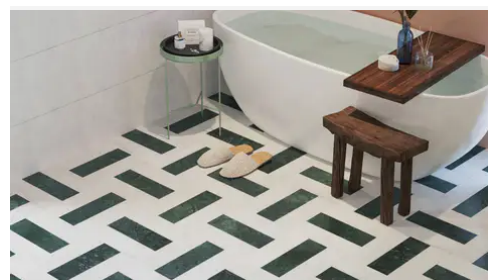

Avant Garde 12 x 12 Bardiglio Imperial Modern Tumbled Square Tile

Avant Garde 12x12 Bardiglio Imperial Modern Tumbled Square Tile

SKU
SPUI-904309

COLOR OPTIONS

Daphne White

Espresso

Verde Reale

Bardiglio Imperial

Nero Marquina

Porto Beige

Bianco Bello

Breccia Vino

SHAPE / SIZE

PRODUCT INFORMATION

Material Marble	Shape Square
Chip/Tile Size 12 x 12	Finish Modern Tumbled
Color Bardiglio Imperial	Sq Ft Per Piece 1
Glazed N/A	Tile Thickness 10 mm
Shade Variation V3	Texture Variation T3
Size Variation S2	Pits & Chips Variation PC2

PRODUCT GALLERY

Disrupting the monotony of basic stone, this collection pairs a curated selection of global stones with a modern tumble finish. By tumbling and brushing each piece, we achieve a tactile, worn-in softness without sacrificing color depth. The series breaks away from the predictability of standard neutrals, introducing naturally occurring reds and greens alongside classic tones. Engineered with modularity in mind, the 4-inch based formats (4x4, 4x12, 12x12) invite you to mix sizes and create dynamic, non-repetitive layouts for floors and walls.