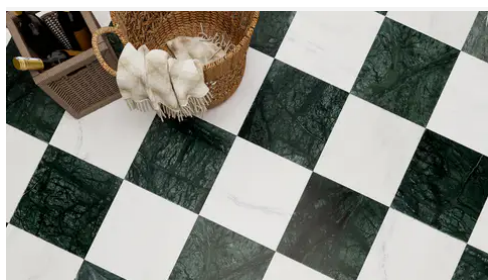

Avant Garde 12 x 12 Bardiglio Imperial Modern Tumbled Square Tile

Avant Garde 12x12 Bardiglio Imperial Modern Tumbled Square Tile

SKU
SPUI-904309

COLOR OPTIONS

Daphne White

Espresso

Verde Reale

Bardiglio Imperial

Nero Marquina

Porto Beige

Bianco Bello

Breccia Vino

SHAPE / SIZE

PRODUCT INFORMATION

Material Marble	Shape Square
Chip/Tile Size 12 x 12	Finish Modern Tumbled
Color Bardiglio Imperial	Sq Ft Per Piece 1
Glazed N/A	Tile Thickness 10 mm
Shade Variation V3	Texture Variation T3
Size Variation S2	Pits & Chips Variation PC2

PRODUCT GALLERY

Disrupting the monotony of basic stone, this collection pairs a curated selection of global stones with a modern tumble finish. By tumbling and brushing each piece, we achieve a tactile, worn-in softness without sacrificing color depth. The series breaks away from the predictability of standard neutrals, introducing naturally occurring reds and greens alongside classic tones. Engineered with modularity in mind, the 4-inch based formats (4x4, 4x12, 12x12) invite you to mix sizes and create dynamic, non-repetitive layouts for floors and walls.