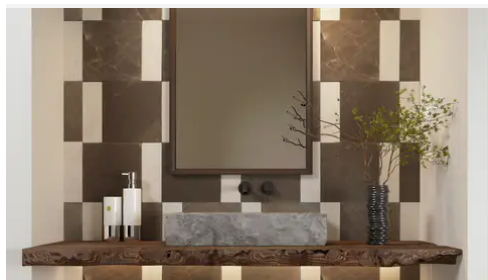

Avant Garde 12 x 12 Bardiglio Imperial Modern Tumbled Square Tile

Avant Garde 12x12 Bardiglio Imperial Modern Tumbled Square Tile

SKU
SPUI-904309

COLOR OPTIONS

Daphne White

Espresso

Verde Reale

Bardiglio Imperial

Nero Marquina

Porto Beige

Bianco Bello

Breccia Vino

SHAPE / SIZE

PRODUCT INFORMATION

Material Marble	Shape Square
Chip/Tile Size 12 x 12	Finish Modern Tumbled
Color Bardiglio Imperial	Sq Ft Per Piece 1
Glazed N/A	Tile Thickness 10 mm
Shade Variation V3	Texture Variation T3
Size Variation S2	Pits & Chips Variation PC2

PRODUCT GALLERY

Disrupting the monotony of basic stone, this collection pairs a curated selection of global stones with a modern tumble finish. By tumbling and brushing each piece, we achieve a tactile, worn-in softness without sacrificing color depth. The series breaks away from the predictability of standard neutrals, introducing naturally occurring reds and greens alongside classic tones. Engineered with modularity in mind, the 4-inch based formats (4x4, 4x12, 12x12) invite you to mix sizes and create dynamic, non-repetitive layouts for floors and walls.