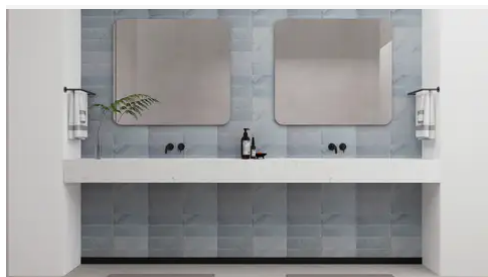

Avant Garde 12 x 12 Bardiglio Imperial Modern Tumbled Square Tile

Avant Garde 12x12 Bardiglio Imperial Modern Tumbled Square Tile

SKU
SPUI-904309

COLOR OPTIONS

Daphne White

Espresso

Verde Reale

Bardiglio Imperial

Nero Marquina

Porto Beige

Bianco Bello

Breccia Vino

SHAPE / SIZE

PRODUCT INFORMATION

Material Marble	Shape Square
Chip/Tile Size 12 x 12	Finish Modern Tumbled
Color Bardiglio Imperial	Sq Ft Per Piece 1
Glazed N/A	Tile Thickness 10 mm
Shade Variation V3	Texture Variation T3
Size Variation S2	Pits & Chips Variation PC2

PRODUCT GALLERY

Disrupting the monotony of basic stone, this collection pairs a curated selection of global stones with a modern tumble finish. By tumbling and brushing each piece, we achieve a tactile, worn-in softness without sacrificing color depth. The series breaks away from the predictability of standard neutrals, introducing naturally occurring reds and greens alongside classic tones. Engineered with modularity in mind, the 4-inch based formats (4x4, 4x12, 12x12) invite you to mix sizes and create dynamic, non-repetitive layouts for floors and walls.