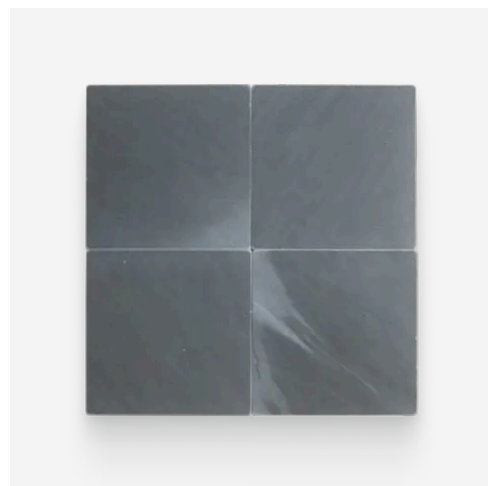

Avant Garde 12 x 12 Bardiglio Imperial Modern Tumbled Square Tile

Avant Garde 12x12 Bardiglio Imperial Modern Tumbled Square Tile

SKU
SPUI-904309

COLOR OPTIONS

Daphne White

Espresso

Verde Reale

Bardiglio Imperial

Nero Marquina

Porto Beige

Bianco Bello

Breccia Vino

SHAPE / SIZE

PRODUCT INFORMATION

Material Marble	Shape Square
Chip/Tile Size 12 x 12	Finish Modern Tumbled
Color Bardiglio Imperial	Sq Ft Per Piece 1
Glazed N/A	Tile Thickness 10 mm
Shade Variation V3	Texture Variation T3
Size Variation S2	Pits & Chips Variation PC2

PRODUCT GALLERY

Disrupting the monotony of basic stone, this collection pairs a curated selection of global stones with a modern tumble finish. By tumbling and brushing each piece, we achieve a tactile, worn-in softness without sacrificing color depth. The series breaks away from the predictability of standard neutrals, introducing naturally occurring reds and greens alongside classic tones. Engineered with modularity in mind, the 4-inch based formats (4x4, 4x12, 12x12) invite you to mix sizes and create dynamic, non-repetitive layouts for floors and walls.