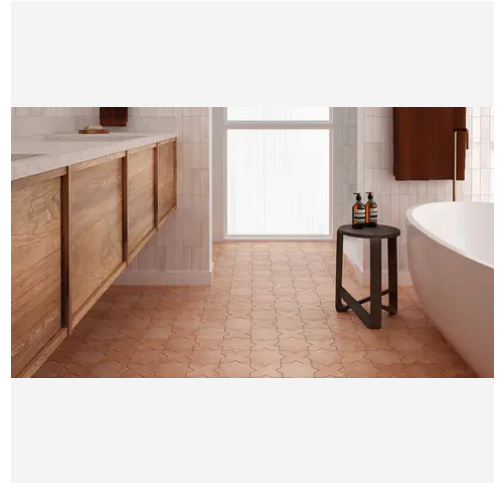

Atelier 6.5 x 6.5 Smoke Matte Star Tile

Atelier 6.5x6.5 Smoke Matte Star Tile

SKU
SPUI-903466

COLOR OPTIONS

Terracotta

Smoke

Bone

Fawn

PRODUCT GALLERY

The Atelier series, with its four colors in Star Shape or Cross Shape, is designed for residential indoor wall, floor, and pool lining applications. It celebrates neutral earth tones with low variation and a handmade appearance, encouraging you to mix and match colors to create mesmerizing layouts and patterns. With a matte finish on a porcelain body, the Atelier series offers a unique aesthetic that blends seamlessly into various design styles, embodying both elegance and versatility.