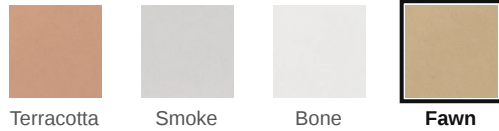

Atelier 6.5 x 6.5 Fawn Matte Star Tile

Atelier 6.5x6.5 Fawn Matte Star Tile

SKU
SPUI-903467

COLOR OPTIONS

SHAPE / SIZE

PRODUCT INFORMATION

Material Porcelain	Shape Star
Chip/Tile Size 6.5 x 6.5	Finish Matte
Color Fawn	Sq Ft Per Piece N/A
Glazed Yes	Tile Thickness 8 mm
Shade Variation V2	Texture Variation N/A
Size Variation N/A	Pits & Chips Variation N/A

PRODUCT GALLERY

The Atelier series, with its four colors in Star Shape or Cross Shape, is designed for residential indoor wall, floor, and pool lining applications. It celebrates neutral earth tones with low variation and a handmade appearance, encouraging you to mix and match colors to create mesmerizing layouts and patterns. With a matte finish on a porcelain body, the Atelier series offers a unique aesthetic that blends seamlessly into various design styles, embodying both elegance and versatility.