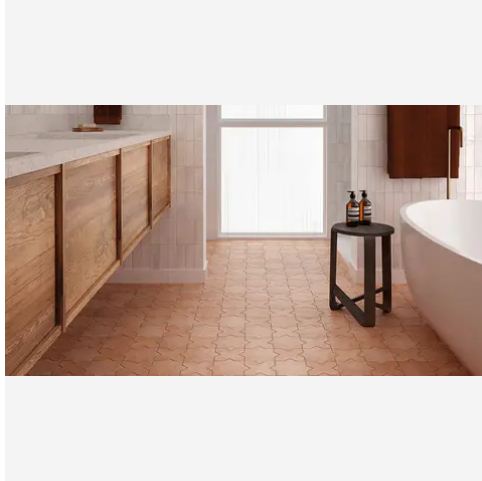

Atelier 6.5 x 6.5 Fawn Matte Star Tile

Atelier 6.5x6.5 Fawn Matte Star Tile

SKU
SPUI-903467

COLOR OPTIONS

SHAPE / SIZE

PRODUCT INFORMATION

Material Porcelain	Shape Star
Chip/Tile Size 6.5 x 6.5	Finish Matte
Color Fawn	Sq Ft Per Piece N/A
Glazed Yes	Tile Thickness 8 mm
Shade Variation V2	Texture Variation N/A
Size Variation N/A	Pits & Chips Variation N/A

PRODUCT GALLERY

The Atelier series, with its four colors in Star Shape or Cross Shape, is designed for residential indoor wall, floor, and pool lining applications. It celebrates neutral earth tones with low variation and a handmade appearance, encouraging you to mix and match colors to create mesmerizing layouts and patterns. With a matte finish on a porcelain body, the Atelier series offers a unique aesthetic that blends seamlessly into various design styles, embodying both elegance and versatility.