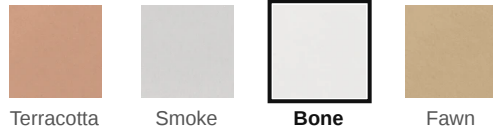

Atelier 6.5 x 6.5 Bone Matte Star Tile

Atelier 6.5x6.5 Bone Matte Star Tile

SKU
SPUI-903465

COLOR OPTIONS

SHAPE / SIZE

PRODUCT INFORMATION

| | |
|-----------------------------|-------------------------------|
| Material Porcelain | Shape Star |
| Chip/Tile Size 6.5 x 6.5 | Finish Matte |
| Color Bone | Sq Ft Per Piece N/A |
| Glazed Yes | Tile Thickness 8 mm |
| Shade Variation V2 | Texture Variation N/A |
| Size Variation N/A | Pits & Chips Variation N/A |

PRODUCT GALLERY

The Atelier series, with its four colors in Star Shape or Cross Shape, is designed for residential indoor wall, floor, and pool lining applications. It celebrates neutral earth tones with low variation and a handmade appearance, encouraging you to mix and match colors to create mesmerizing layouts and patterns. With a matte finish on a porcelain body, the Atelier series offers a unique aesthetic that blends seamlessly into various design styles, embodying both elegance and versatility.