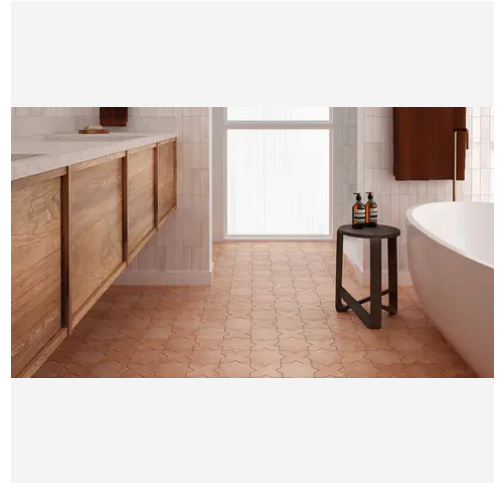

Atelier 6.5 x 6.5 Bone Matte Star Tile

Atelier 6.5x6.5 Bone Matte Star Tile

SKU
SPUI-903465

COLOR OPTIONS

SHAPE / SIZE

PRODUCT INFORMATION

| | |
|-----------------------------|-------------------------------|
| Material Porcelain | Shape Star |
| Chip/Tile Size 6.5 x 6.5 | Finish Matte |
| Color Bone | Sq Ft Per Piece N/A |
| Glazed Yes | Tile Thickness 8 mm |
| Shade Variation V2 | Texture Variation N/A |
| Size Variation N/A | Pits & Chips Variation N/A |

PRODUCT GALLERY

The Atelier series, with its four colors in Star Shape or Cross Shape, is designed for residential indoor wall, floor, and pool lining applications. It celebrates neutral earth tones with low variation and a handmade appearance, encouraging you to mix and match colors to create mesmerizing layouts and patterns. With a matte finish on a porcelain body, the Atelier series offers a unique aesthetic that blends seamlessly into various design styles, embodying both elegance and versatility.