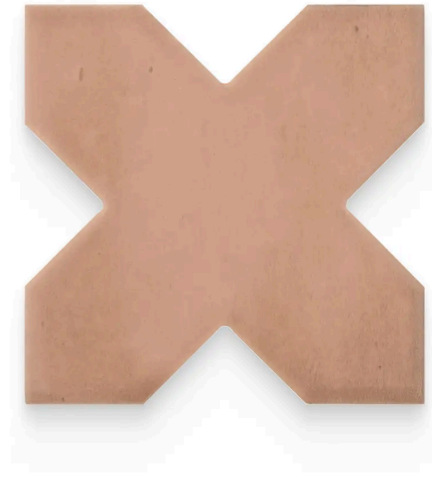

# Atelier 5 x 5 Terracotta Matte Cross Tile

Atelier 5x5 Terracotta Matte Cross Tile

SKU  
SPUI-903464

### COLOR OPTIONS

Terracotta

Bone

Fawn

Smoke

### SHAPE / SIZE

5 x 5 Cross

6.5 x 6.5 Star

### PRODUCT INFORMATION

Material Porcelain	Shape Cross
Chip/Tile Size 5 x 5	Finish Matte
Color Terracotta	Sq Ft Per Piece N/A
Glazed Yes	Tile Thickness 8 mm
Shade Variation V2	Texture Variation N/A
Size Variation N/A	Pits & Chips Variation N/A