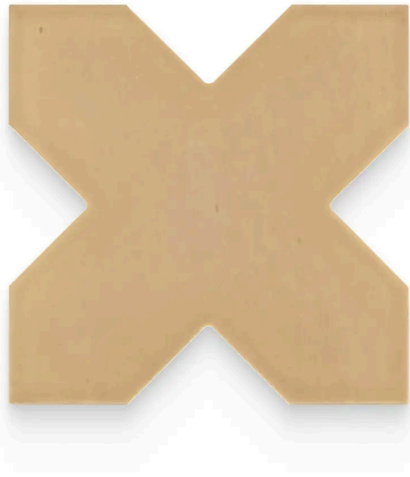

# Atelier 5 x 5 Fawn Matte Cross Tile

Atelier 5x5 Fawn Matte Cross Tile

SKU  
SPUI-903463

### COLOR OPTIONS

### SHAPE / SIZE

## PRODUCT INFORMATION

Material Porcelain	Shape Cross
Chip/Tile Size 5 x 5	Finish Matte
Color Fawn	Sq Ft Per Piece N/A
Glazed Yes	Tile Thickness 8 mm
Shade Variation V2	Texture Variation N/A
Size Variation N/A	Pits & Chips Variation N/A