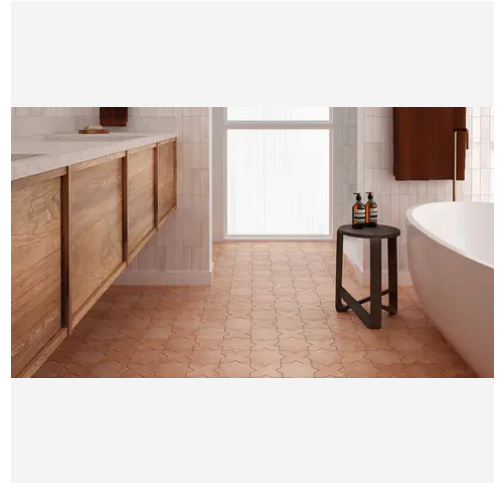

Atelier 5 x 5 Bone Matte Cross Tile

Atelier 5x5 Bone Matte Cross Tile

SKU
SPUI-903461

COLOR OPTIONS

Terracotta

Bone

Smoke

Fawn

PRODUCT GALLERY

The Atelier series, with its four colors in Star Shape or Cross Shape, is designed for residential indoor wall, floor, and pool lining applications. It celebrates neutral earth tones with low variation and a handmade appearance, encouraging you to mix and match colors to create mesmerizing layouts and patterns. With a matte finish on a porcelain body, the Atelier series offers a unique aesthetic that blends seamlessly into various design styles, embodying both elegance and versatility.