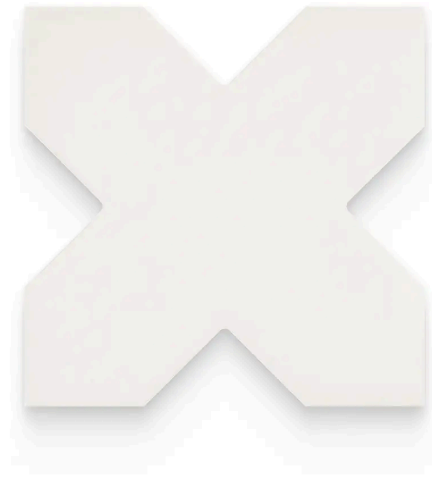

Atelier 5 x 5 Bone Matte Cross Tile

Atelier 5x5 Bone Matte Cross Tile

SKU
SPUI-903461

COLOR OPTIONS

Terracotta

Bone

Smoke

Fawn

SHAPE / SIZE

5 x 5 Cross

6.5 x 6.5 Star

PRODUCT INFORMATION

Material Porcelain	Shape Cross
Chip/Tile Size 5 x 5	Finish Matte
Color Bone	Sq Ft Per Piece N/A
Glazed Yes	Tile Thickness 8 mm
Shade Variation V2	Texture Variation N/A
Size Variation N/A	Pits & Chips Variation N/A

PRODUCT GALLERY

The Atelier series, with its four colors in Star Shape or Cross Shape, is designed for residential indoor wall, floor, and pool lining applications. It celebrates neutral earth tones with low variation and a handmade appearance, encouraging you to mix and match colors to create mesmerizing layouts and patterns. With a matte finish on a porcelain body, the Atelier series offers a unique aesthetic that blends seamlessly into various design styles, embodying both elegance and versatility.