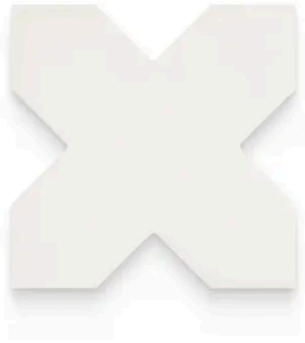

PRODUCT GALLERY

The Atelier series, with its four colors in Star Shape or Cross Shape, is designed for residential indoor wall, floor, and pool lining applications. It celebrates neutral earth tones with low variation and a handmade appearance, encouraging you to mix and match colors to create mesmerizing layouts and patterns. With a matte finish on a porcelain body, the Atelier series offers a unique aesthetic that blends seamlessly into various design styles, embodying both elegance and versatility.