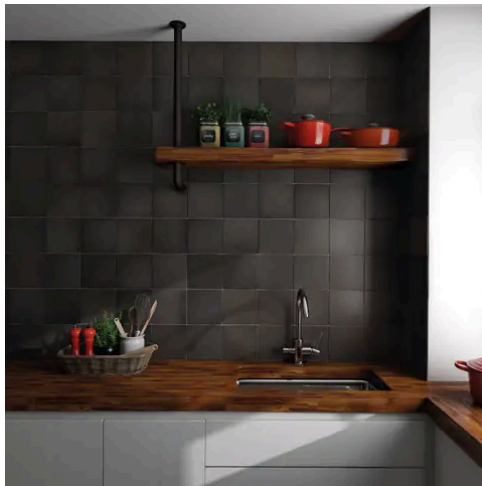

---

---

PRODUCT GALLERY

---

Discover the timeless elegance of our Artisan series, where tradition meets modernity. These ceramic tiles, available in a palette of eight vibrant colors, are crafted in the sizes of 2.5x8 and 5x5, complemented by a distinctive jolly trim. Perfect for indoor wall applications, each tile boasts a terracotta essence, high variation, and a handmade look that adds character to any space. With a matte finish on a durable ceramic body, the Artisan series invites warmth and authenticity into your home, promising a bespoke ambiance that is both inviting and refined.