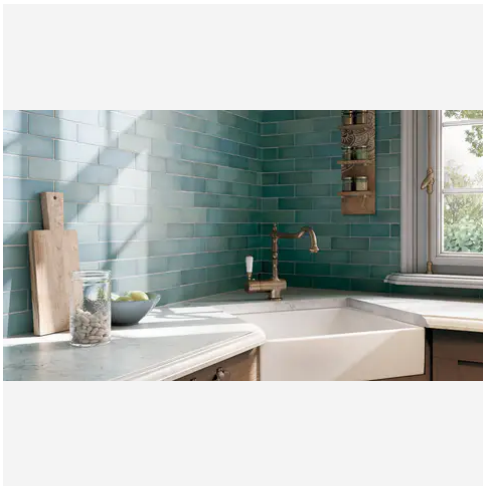

---

---

PRODUCT GALLERY

---

Discover the timeless elegance of our Artisan series, where tradition meets modernity. These ceramic tiles, available in a palette of eight vibrant colors, are crafted in the sizes of 2.5x8 and 5x5, complemented by a distinctive jolly trim. Perfect for indoor wall applications, each tile boasts a terracotta essence, high variation, and a handmade look that adds character to any space. With a matte finish on a durable ceramic body, the Artisan series invites warmth and authenticity into your home, promising a bespoke ambiance that is both inviting and refined.