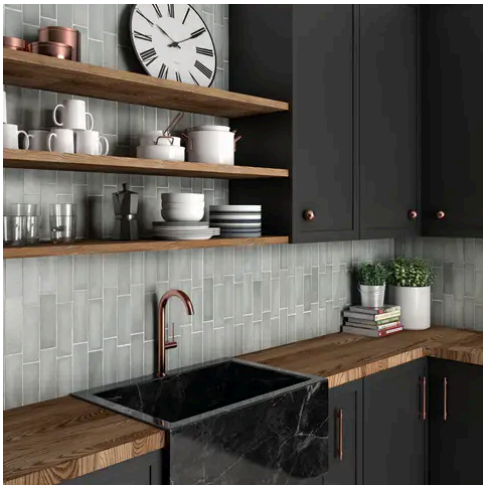

---

---

PRODUCT GALLERY

---

Discover the timeless elegance of our Artisan series, where tradition meets modernity. These ceramic tiles, available in a palette of eight vibrant colors, are crafted in the sizes of 2.5x8 and 5x5, complemented by a distinctive jolly trim. Perfect for indoor wall applications, each tile boasts a terracotta essence, high variation, and a handmade look that adds character to any space. With a matte finish on a durable ceramic body, the Artisan series invites warmth and authenticity into your home, promising a bespoke ambiance that is both inviting and refined.