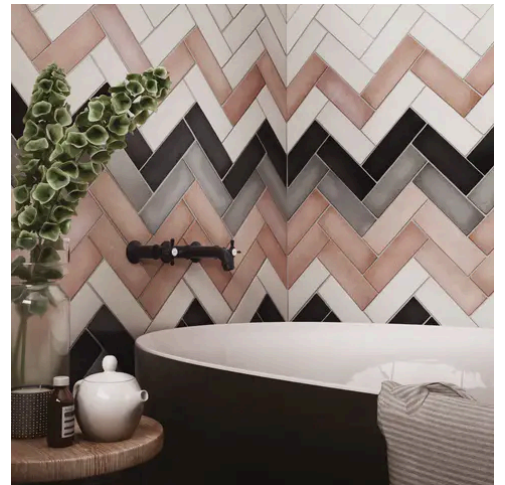

---

---

PRODUCT GALLERY

---

Discover the timeless elegance of our Artisan series, where tradition meets modernity. These ceramic tiles, available in a palette of eight vibrant colors, are crafted in the sizes of 2.5x8 and 5x5, complemented by a distinctive jolly trim. Perfect for indoor wall applications, each tile boasts a terracotta essence, high variation, and a handmade look that adds character to any space. With a matte finish on a durable ceramic body, the Artisan series invites warmth and authenticity into your home, promising a bespoke ambiance that is both inviting and refined.