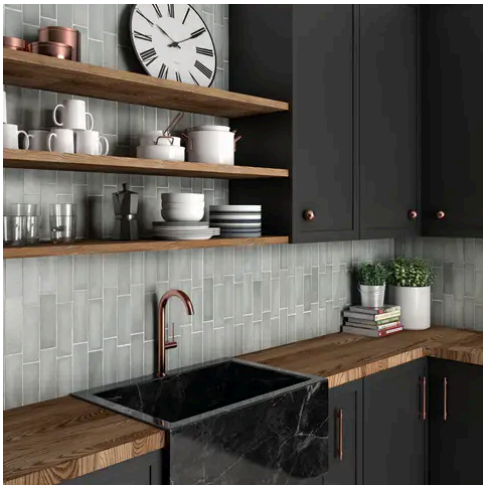

Artisan 5 x 5 Sea Blue Matte Square Tile

Artisan 5x5 Sea Blue Matte Square Tile

SKU
CER-ARTSEA-55-M

COLOR OPTIONS

Aqua Marina

Black

Coral Pink

Grey Stone

PRODUCT GALLERY

Discover the timeless elegance of our Artisan series, where tradition meets modernity. These ceramic tiles, available in a palette of eight vibrant colors, are crafted in the sizes of 2.5x8 and 5x5, complemented by a distinctive jolly trim. Perfect for indoor wall applications, each tile boasts a terracotta essence, high variation, and a handmade look that adds character to any space. With a matte finish on a durable ceramic body, the Artisan series invites warmth and authenticity into your home, promising a bespoke ambiance that is both inviting and refined.