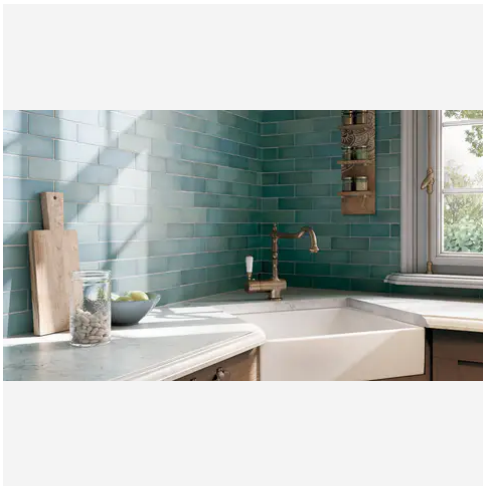

Artisan 5 x 5 Sea Blue Matte Square Tile

Artisan 5x5 Sea Blue Matte Square Tile

SKU
CER-ARTSEA-55-M

COLOR OPTIONS

Aqua Marina

Black

Coral Pink

Grey Stone

PRODUCT GALLERY

Discover the timeless elegance of our Artisan series, where tradition meets modernity. These ceramic tiles, available in a palette of eight vibrant colors, are crafted in the sizes of 2.5x8 and 5x5, complemented by a distinctive jolly trim. Perfect for indoor wall applications, each tile boasts a terracotta essence, high variation, and a handmade look that adds character to any space. With a matte finish on a durable ceramic body, the Artisan series invites warmth and authenticity into your home, promising a bespoke ambiance that is both inviting and refined.