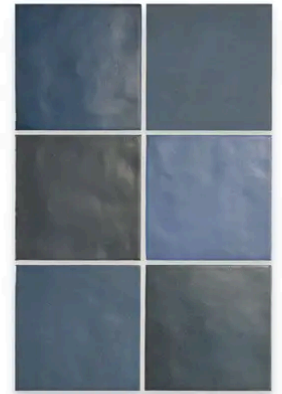

PRODUCT GALLERY

Discover the timeless elegance of our Artisan series, where tradition meets modernity. These ceramic tiles, available in a palette of eight vibrant colors, are crafted in the sizes of 2.5x8 and 5x5, complemented by a distinctive jolly trim. Perfect for indoor wall applications, each tile boasts a terracotta essence, high variation, and a handmade look that adds character to any space. With a matte finish on a durable ceramic body, the Artisan series invites warmth and authenticity into your home, promising a bespoke ambiance that is both inviting and refined.