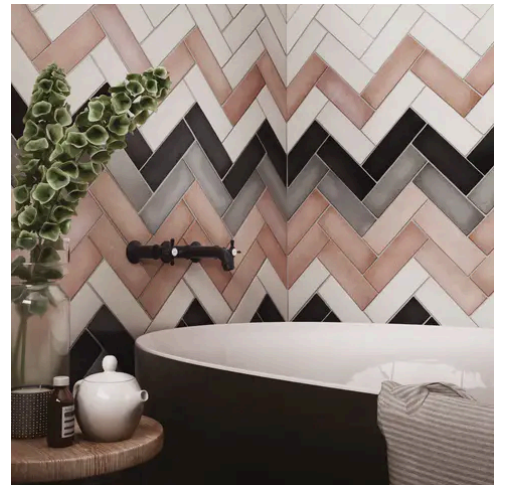

Artisan 5 x 5 Sea Blue Matte Square Tile

Artisan 5x5 Sea Blue Matte Square Tile

SKU
CER-ARTSEA-55-M

COLOR OPTIONS

Aqua Marina

Black

Coral Pink

Grey Stone

PRODUCT GALLERY

Discover the timeless elegance of our Artisan series, where tradition meets modernity. These ceramic tiles, available in a palette of eight vibrant colors, are crafted in the sizes of 2.5x8 and 5x5, complemented by a distinctive jolly trim. Perfect for indoor wall applications, each tile boasts a terracotta essence, high variation, and a handmade look that adds character to any space. With a matte finish on a durable ceramic body, the Artisan series invites warmth and authenticity into your home, promising a bespoke ambiance that is both inviting and refined.