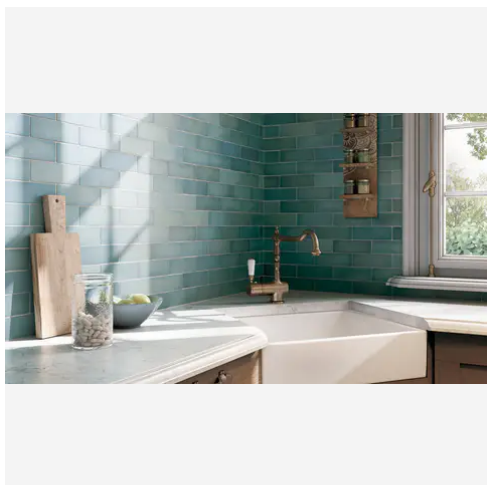

Artisan 5 x 5 Sahara Matte Square Tile

Artisan 5x5 Sahara Matte Square Tile

SKU
CER-ARTSAH-55-M

COLOR OPTIONS

Sea Blue

Sahara

Malachite

White

PRODUCT GALLERY

Discover the timeless elegance of our Artisan series, where tradition meets modernity. These ceramic tiles, available in a palette of eight vibrant colors, are crafted in the sizes of 2.5x8 and 5x5, complemented by a distinctive jolly trim. Perfect for indoor wall applications, each tile boasts a terracotta essence, high variation, and a handmade look that adds character to any space. With a matte finish on a durable ceramic body, the Artisan series invites warmth and authenticity into your home, promising a bespoke ambiance that is both inviting and refined.