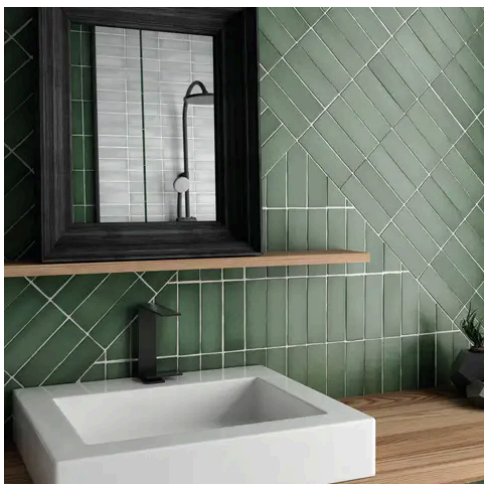

Artisan 5 x 5 Sahara Matte Square Tile

Artisan 5x5 Sahara Matte Square Tile

SKU
CER-ARTSAH-55-M

COLOR OPTIONS

Sea Blue

Sahara

Malachite

White

PRODUCT GALLERY

Discover the timeless elegance of our Artisan series, where tradition meets modernity. These ceramic tiles, available in a palette of eight vibrant colors, are crafted in the sizes of 2.5x8 and 5x5, complemented by a distinctive jolly trim. Perfect for indoor wall applications, each tile boasts a terracotta essence, high variation, and a handmade look that adds character to any space. With a matte finish on a durable ceramic body, the Artisan series invites warmth and authenticity into your home, promising a bespoke ambiance that is both inviting and refined.