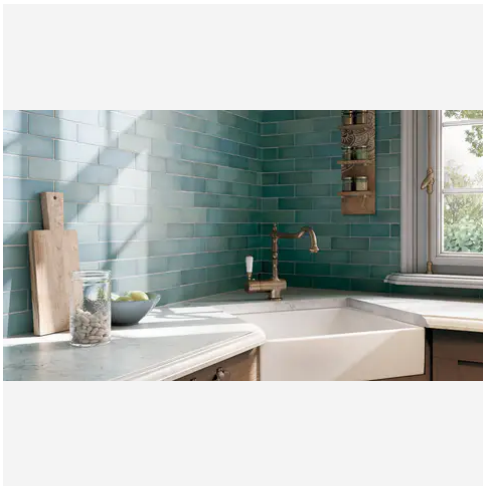

Artisan 5 x 5 Sahara Matte Square Tile

Artisan 5x5 Sahara Matte Square Tile

SKU
CER-ARTSAH-55-M

COLOR OPTIONS

Malachite

White

Sea Blue

Sahara

PRODUCT GALLERY

Discover the timeless elegance of our Artisan series, where tradition meets modernity. These ceramic tiles, available in a palette of eight vibrant colors, are crafted in the sizes of 2.5x8 and 5x5, complemented by a distinctive jolly trim. Perfect for indoor wall applications, each tile boasts a terracotta essence, high variation, and a handmade look that adds character to any space. With a matte finish on a durable ceramic body, the Artisan series invites warmth and authenticity into your home, promising a bespoke ambiance that is both inviting and refined.