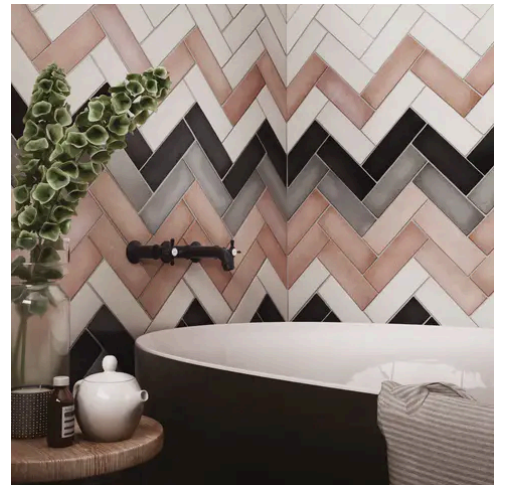

Artisan 5 x 5 Sahara Matte Square Tile

Artisan 5x5 Sahara Matte Square Tile

SKU
CER-ARTSAH-55-M

COLOR OPTIONS

Malachite

White

Sea Blue

Sahara

PRODUCT GALLERY

Discover the timeless elegance of our Artisan series, where tradition meets modernity. These ceramic tiles, available in a palette of eight vibrant colors, are crafted in the sizes of 2.5x8 and 5x5, complemented by a distinctive jolly trim. Perfect for indoor wall applications, each tile boasts a terracotta essence, high variation, and a handmade look that adds character to any space. With a matte finish on a durable ceramic body, the Artisan series invites warmth and authenticity into your home, promising a bespoke ambiance that is both inviting and refined.