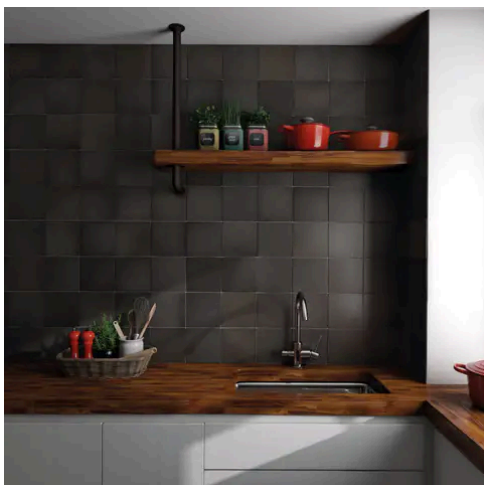

PRODUCT GALLERY

Discover the timeless elegance of our Artisan series, where tradition meets modernity. These ceramic tiles, available in a palette of eight vibrant colors, are crafted in the sizes of 2.5x8 and 5x5, complemented by a distinctive jolly trim. Perfect for indoor wall applications, each tile boasts a terracotta essence, high variation, and a handmade look that adds character to any space. With a matte finish on a durable ceramic body, the Artisan series invites warmth and authenticity into your home, promising a bespoke ambiance that is both inviting and refined.