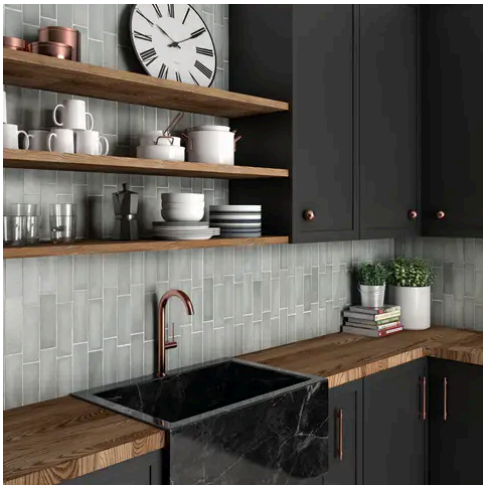

Artisan 5 x 5 Sahara Matte Square Tile

Artisan 5x5 Sahara Matte Square Tile

SKU
CER-ARTSAH-55-M

COLOR OPTIONS

Malachite

White

Sea Blue

Sahara

PRODUCT GALLERY

Discover the timeless elegance of our Artisan series, where tradition meets modernity. These ceramic tiles, available in a palette of eight vibrant colors, are crafted in the sizes of 2.5x8 and 5x5, complemented by a distinctive jolly trim. Perfect for indoor wall applications, each tile boasts a terracotta essence, high variation, and a handmade look that adds character to any space. With a matte finish on a durable ceramic body, the Artisan series invites warmth and authenticity into your home, promising a bespoke ambiance that is both inviting and refined.