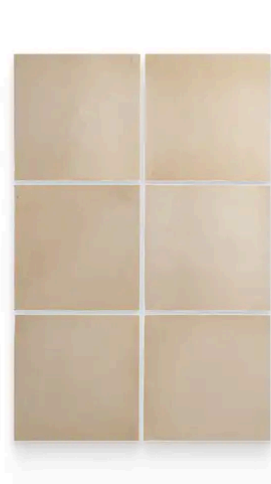

Artisan 5 x 5 Sahara Matte Square Tile

Artisan 5x5 Sahara Matte Square Tile

SKU
CER-ARTSAH-55-M

COLOR OPTIONS

Sea Blue

Sahara

Malachite

White

Grey Stone

Coral Pink

Black

Aquamarina

SHAPE / SIZE

0.5 x 8 Jolly

2.5 x 8 Rectangle

5 x 5 Square

PRODUCT INFORMATION

Material Ceramic	Shape Square
Chip/Tile Size 5 x 5	Finish Matte
Color Sahara	Sq Ft Per Piece N/A
Glazed Yes	Tile Thickness 9 mm
Shade Variation V4	Texture Variation T3
Size Variation S2	Pits & Chips Variation PC1

PRODUCT GALLERY

Discover the timeless elegance of our Artisan series, where tradition meets modernity. These ceramic tiles, available in a palette of eight vibrant colors, are crafted in the sizes of 2.5x8 and 5x5, complemented by a distinctive jolly trim. Perfect for indoor wall applications, each tile boasts a terracotta essence, high variation, and a handmade look that adds character to any space. With a matte finish on a durable ceramic body, the Artisan series invites warmth and authenticity into your home, promising a bespoke ambiance that is both inviting and refined.