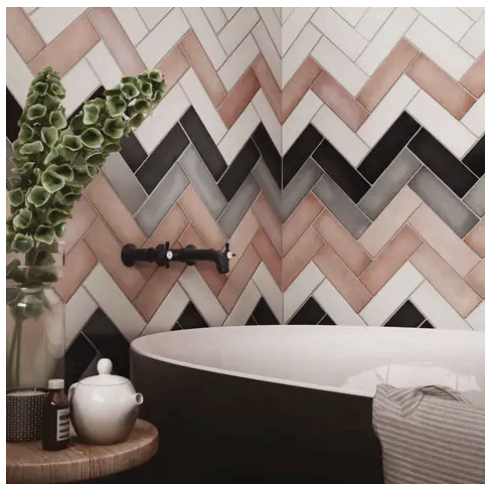

Artisan 5 x 5 Sahara Matte Square Tile

Artisan 5x5 Sahara Matte Square Tile

SKU
CER-ARTSAH-55-M

COLOR OPTIONS

Sea Blue

Sahara

Malachite

White

PRODUCT GALLERY

Discover the timeless elegance of our Artisan series, where tradition meets modernity. These ceramic tiles, available in a palette of eight vibrant colors, are crafted in the sizes of 2.5x8 and 5x5, complemented by a distinctive jolly trim. Perfect for indoor wall applications, each tile boasts a terracotta essence, high variation, and a handmade look that adds character to any space. With a matte finish on a durable ceramic body, the Artisan series invites warmth and authenticity into your home, promising a bespoke ambiance that is both inviting and refined.