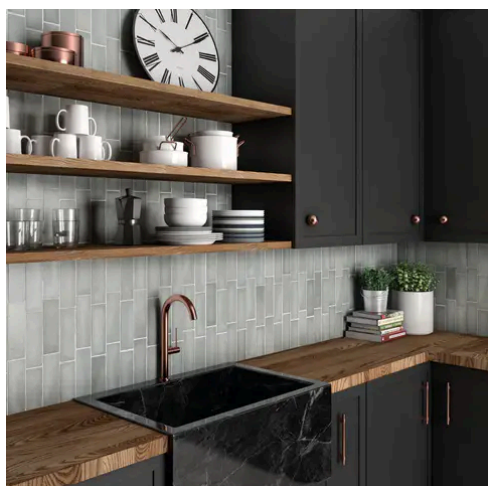

---

PRODUCT GALLERY

Discover the timeless elegance of our Artisan series, where tradition meets modernity. These ceramic tiles, available in a palette of eight vibrant colors, are crafted in the sizes of 2.5x8 and 5x5, complemented by a distinctive jolly trim. Perfect for indoor wall applications, each tile boasts a terracotta essence, high variation, and a handmade look that adds character to any space. With a matte finish on a durable ceramic body, the Artisan series invites warmth and authenticity into your home, promising a bespoke ambiance that is both inviting and refined.