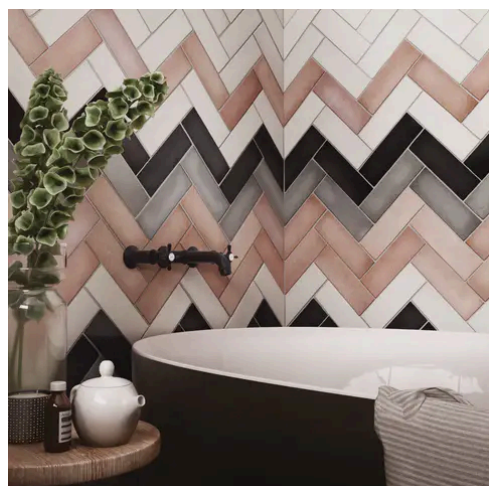

---

PRODUCT GALLERY

Discover the timeless elegance of our Artisan series, where tradition meets modernity. These ceramic tiles, available in a palette of eight vibrant colors, are crafted in the sizes of 2.5x8 and 5x5, complemented by a distinctive jolly trim. Perfect for indoor wall applications, each tile boasts a terracotta essence, high variation, and a handmade look that adds character to any space. With a matte finish on a durable ceramic body, the Artisan series invites warmth and authenticity into your home, promising a bespoke ambiance that is both inviting and refined.