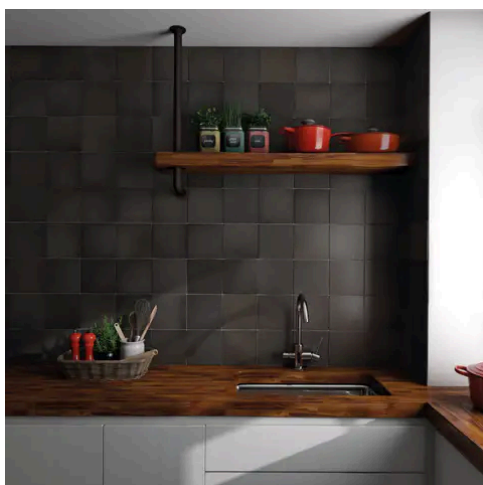

---

PRODUCT GALLERY

Discover the timeless elegance of our Artisan series, where tradition meets modernity. These ceramic tiles, available in a palette of eight vibrant colors, are crafted in the sizes of 2.5x8 and 5x5, complemented by a distinctive jolly trim. Perfect for indoor wall applications, each tile boasts a terracotta essence, high variation, and a handmade look that adds character to any space. With a matte finish on a durable ceramic body, the Artisan series invites warmth and authenticity into your home, promising a bespoke ambiance that is both inviting and refined.