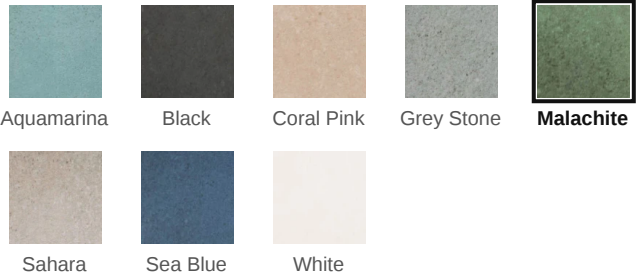

# Artisan 5 x 5 Malachite Matte Square Tile

Artisan 5x5 Malachite Matte Square Tile

SKU  
CER-ARTMAL-55-M

### COLOR OPTIONS

## PRODUCT INFORMATION

Material Ceramic	Shape Square
Chip/Tile Size 5 x 5	Finish Matte
Color Malachite	Sq Ft Per Piece N/A
Glazed Yes	Tile Thickness 9 mm
Shade Variation V4	Texture Variation T3
Size Variation S2	Pits & Chips Variation PC1

---

PRODUCT GALLERY

Discover the timeless elegance of our Artisan series, where tradition meets modernity. These ceramic tiles, available in a palette of eight vibrant colors, are crafted in the sizes of 2.5x8 and 5x5, complemented by a distinctive jolly trim. Perfect for indoor wall applications, each tile boasts a terracotta essence, high variation, and a handmade look that adds character to any space. With a matte finish on a durable ceramic body, the Artisan series invites warmth and authenticity into your home, promising a bespoke ambiance that is both inviting and refined.