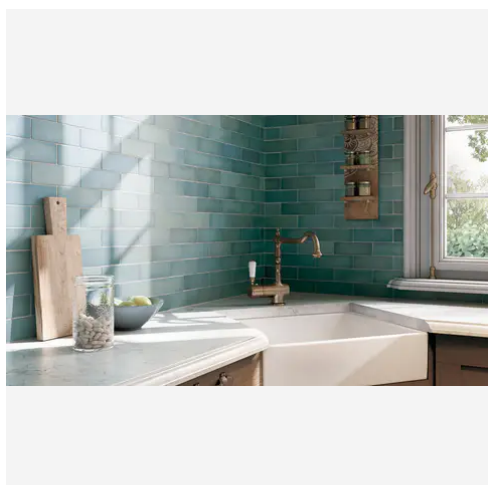

---

PRODUCT GALLERY

Discover the timeless elegance of our Artisan series, where tradition meets modernity. These ceramic tiles, available in a palette of eight vibrant colors, are crafted in the sizes of 2.5x8 and 5x5, complemented by a distinctive jolly trim. Perfect for indoor wall applications, each tile boasts a terracotta essence, high variation, and a handmade look that adds character to any space. With a matte finish on a durable ceramic body, the Artisan series invites warmth and authenticity into your home, promising a bespoke ambiance that is both inviting and refined.