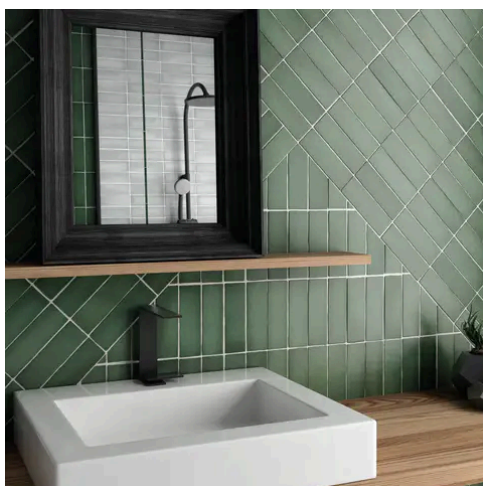

---

PRODUCT GALLERY

Discover the timeless elegance of our Artisan series, where tradition meets modernity. These ceramic tiles, available in a palette of eight vibrant colors, are crafted in the sizes of 2.5x8 and 5x5, complemented by a distinctive jolly trim. Perfect for indoor wall applications, each tile boasts a terracotta essence, high variation, and a handmade look that adds character to any space. With a matte finish on a durable ceramic body, the Artisan series invites warmth and authenticity into your home, promising a bespoke ambiance that is both inviting and refined.