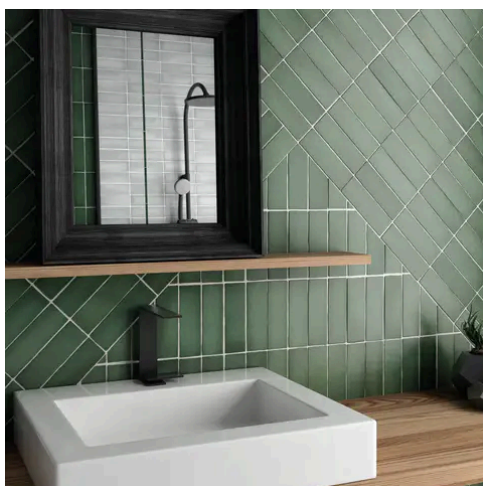

PRODUCT GALLERY

Discover the timeless elegance of our Artisan series, where tradition meets modernity. These ceramic tiles, available in a palette of eight vibrant colors, are crafted in the sizes of 2.5x8 and 5x5, complemented by a distinctive jolly trim. Perfect for indoor wall applications, each tile boasts a terracotta essence, high variation, and a handmade look that adds character to any space. With a matte finish on a durable ceramic body, the Artisan series invites warmth and authenticity into your home, promising a bespoke ambiance that is both inviting and refined.