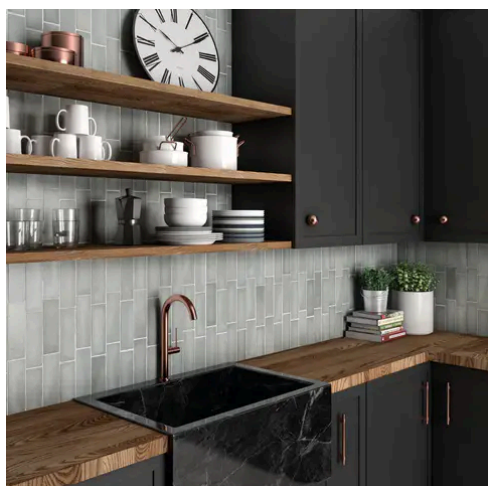

Artisan 5 x 5 Grey Stone Matte Square Tile

Artisan 5x5 Grey Stone Matte Square Tile

SKU
CER-ARTGRE-55-M

COLOR OPTIONS

Aquamarina

Black

Coral Pink

Grey Stone

PRODUCT GALLERY

Discover the timeless elegance of our Artisan series, where tradition meets modernity. These ceramic tiles, available in a palette of eight vibrant colors, are crafted in the sizes of 2.5x8 and 5x5, complemented by a distinctive jolly trim. Perfect for indoor wall applications, each tile boasts a terracotta essence, high variation, and a handmade look that adds character to any space. With a matte finish on a durable ceramic body, the Artisan series invites warmth and authenticity into your home, promising a bespoke ambiance that is both inviting and refined.