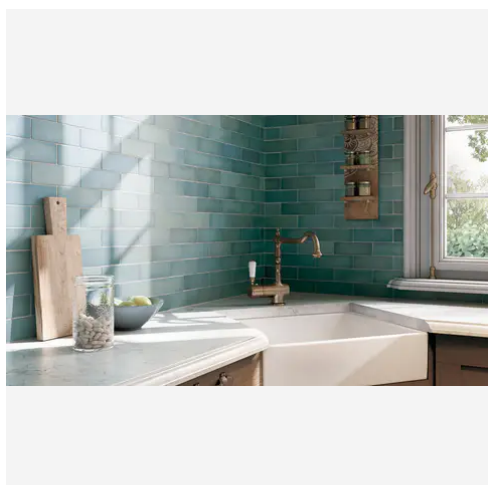

Artisan 5 x 5 Grey Stone Matte Square Tile

Artisan 5x5 Grey Stone Matte Square Tile

SKU
CER-ARTGRE-55-M

COLOR OPTIONS

Aquamarina

Black

Coral Pink

Grey Stone

PRODUCT GALLERY

Discover the timeless elegance of our Artisan series, where tradition meets modernity. These ceramic tiles, available in a palette of eight vibrant colors, are crafted in the sizes of 2.5x8 and 5x5, complemented by a distinctive jolly trim. Perfect for indoor wall applications, each tile boasts a terracotta essence, high variation, and a handmade look that adds character to any space. With a matte finish on a durable ceramic body, the Artisan series invites warmth and authenticity into your home, promising a bespoke ambiance that is both inviting and refined.