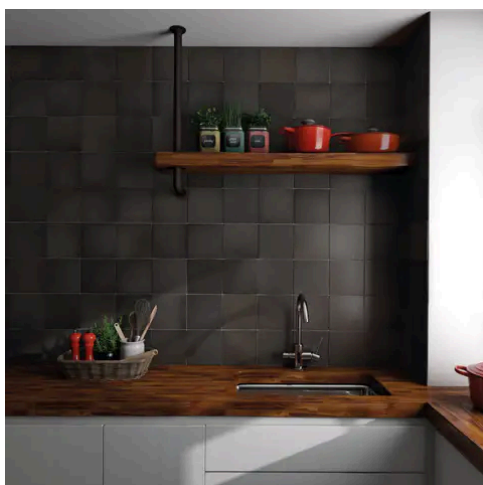

PRODUCT GALLERY

Discover the timeless elegance of our Artisan series, where tradition meets modernity. These ceramic tiles, available in a palette of eight vibrant colors, are crafted in the sizes of 2.5x8 and 5x5, complemented by a distinctive jolly trim. Perfect for indoor wall applications, each tile boasts a terracotta essence, high variation, and a handmade look that adds character to any space. With a matte finish on a durable ceramic body, the Artisan series invites warmth and authenticity into your home, promising a bespoke ambiance that is both inviting and refined.