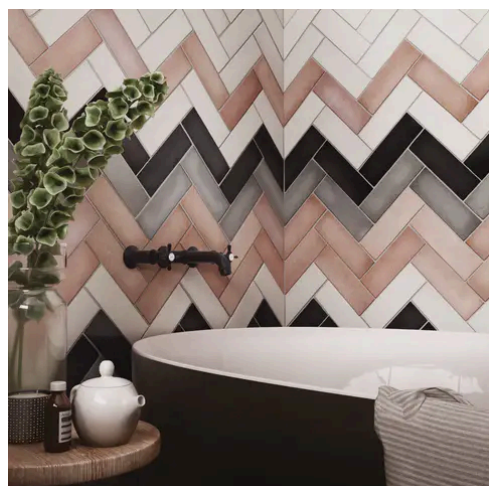

Artisan 5 x 5 Grey Stone Matte Square Tile

Artisan 5x5 Grey Stone Matte Square Tile

SKU
CER-ARTGRE-55-M

COLOR OPTIONS

Aquamarina

Black

Coral Pink

Grey Stone

PRODUCT GALLERY

Discover the timeless elegance of our Artisan series, where tradition meets modernity. These ceramic tiles, available in a palette of eight vibrant colors, are crafted in the sizes of 2.5x8 and 5x5, complemented by a distinctive jolly trim. Perfect for indoor wall applications, each tile boasts a terracotta essence, high variation, and a handmade look that adds character to any space. With a matte finish on a durable ceramic body, the Artisan series invites warmth and authenticity into your home, promising a bespoke ambiance that is both inviting and refined.