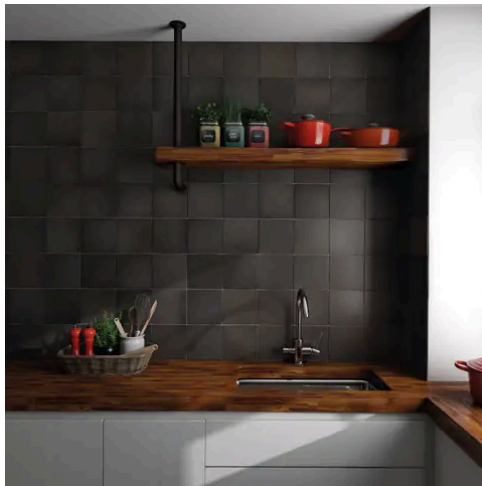

PRODUCT GALLERY

Discover the timeless elegance of our Artisan series, where tradition meets modernity. These ceramic tiles, available in a palette of eight vibrant colors, are crafted in the sizes of 2.5x8 and 5x5, complemented by a distinctive jolly trim. Perfect for indoor wall applications, each tile boasts a terracotta essence, high variation, and a handmade look that adds character to any space. With a matte finish on a durable ceramic body, the Artisan series invites warmth and authenticity into your home, promising a bespoke ambiance that is both inviting and refined.