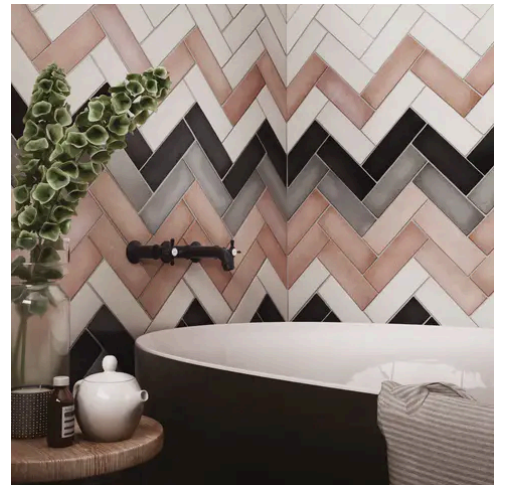

Artisan 5 x 5 Grey Stone Matte Square Tile

Artisan 5x5 Grey Stone Matte Square Tile

SKU
CER-ARTGRE-55-M

COLOR OPTIONS

Malachite

Sea Blue

Sahara

White

PRODUCT GALLERY

Discover the timeless elegance of our Artisan series, where tradition meets modernity. These ceramic tiles, available in a palette of eight vibrant colors, are crafted in the sizes of 2.5x8 and 5x5, complemented by a distinctive jolly trim. Perfect for indoor wall applications, each tile boasts a terracotta essence, high variation, and a handmade look that adds character to any space. With a matte finish on a durable ceramic body, the Artisan series invites warmth and authenticity into your home, promising a bespoke ambiance that is both inviting and refined.