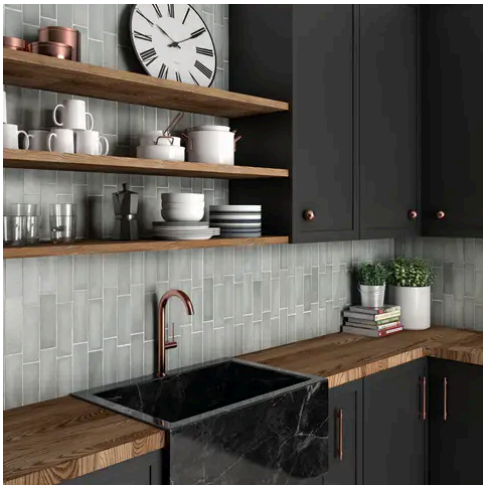

Artisan 5 x 5 Grey Stone Matte Square Tile

Artisan 5x5 Grey Stone Matte Square Tile

SKU
CER-ARTGRE-55-M

COLOR OPTIONS

Malachite

Sea Blue

Sahara

White

PRODUCT GALLERY

Discover the timeless elegance of our Artisan series, where tradition meets modernity. These ceramic tiles, available in a palette of eight vibrant colors, are crafted in the sizes of 2.5x8 and 5x5, complemented by a distinctive jolly trim. Perfect for indoor wall applications, each tile boasts a terracotta essence, high variation, and a handmade look that adds character to any space. With a matte finish on a durable ceramic body, the Artisan series invites warmth and authenticity into your home, promising a bespoke ambiance that is both inviting and refined.