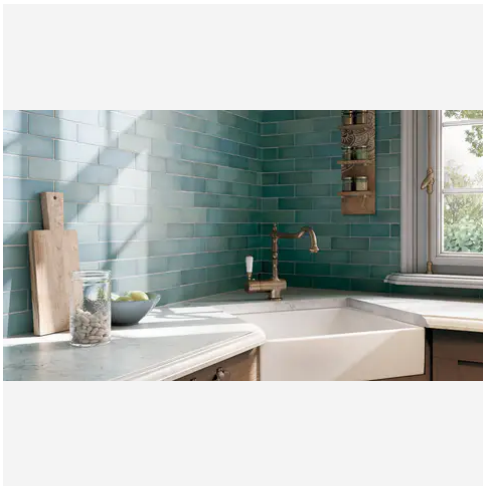

Artisan 5 x 5 Grey Stone Matte Square Tile

Artisan 5x5 Grey Stone Matte Square Tile

SKU
CER-ARTGRE-55-M

COLOR OPTIONS

Malachite

Sea Blue

Sahara

White

PRODUCT GALLERY

Discover the timeless elegance of our Artisan series, where tradition meets modernity. These ceramic tiles, available in a palette of eight vibrant colors, are crafted in the sizes of 2.5x8 and 5x5, complemented by a distinctive jolly trim. Perfect for indoor wall applications, each tile boasts a terracotta essence, high variation, and a handmade look that adds character to any space. With a matte finish on a durable ceramic body, the Artisan series invites warmth and authenticity into your home, promising a bespoke ambiance that is both inviting and refined.