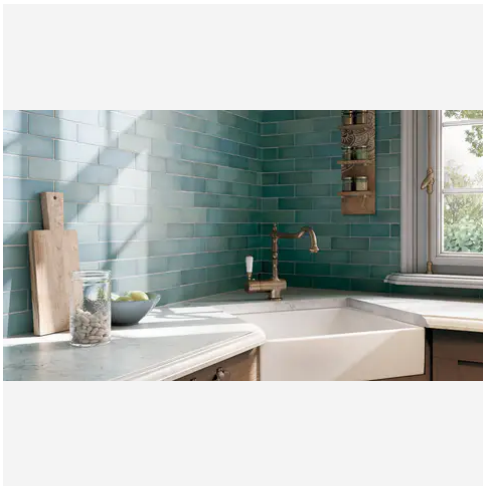

Artisan 5 x 5 Black Matte Square Tile

Artisan 5x5 Black Matte Square Tile

SKU
CER-ARTBLA-55-M

COLOR OPTIONS

SHAPE / SIZE

PRODUCT INFORMATION

Material Ceramic	Shape Square
Chip/Tile Size 5 x 5	Finish Matte
Color Black	Sq Ft Per Piece N/A
Glazed Yes	Tile Thickness 9 mm
Shade Variation V4	Texture Variation T3
Size Variation S2	Pits & Chips Variation PC1

PRODUCT GALLERY

Discover the timeless elegance of our Artisan series, where tradition meets modernity. These ceramic tiles, available in a palette of eight vibrant colors, are crafted in the sizes of 2.5x8 and 5x5, complemented by a distinctive jolly trim. Perfect for indoor wall applications, each tile boasts a terracotta essence, high variation, and a handmade look that adds character to any space. With a matte finish on a durable ceramic body, the Artisan series invites warmth and authenticity into your home, promising a bespoke ambiance that is both inviting and refined.