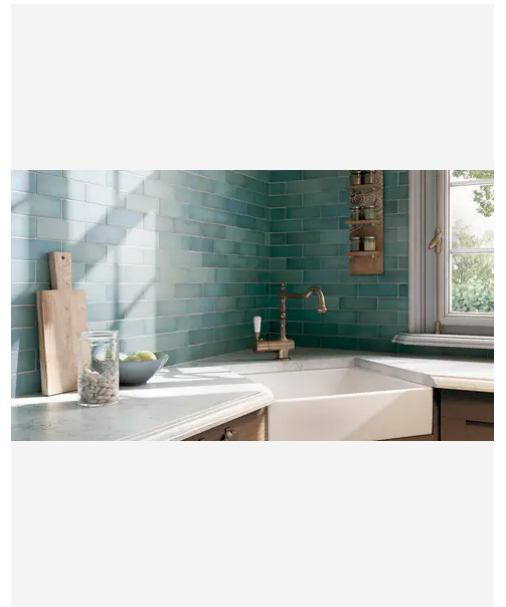

PRODUCT GALLERY

Discover the timeless elegance of our Artisan series, where tradition meets modernity. These ceramic tiles, available in a palette of eight vibrant colors, are crafted in the sizes of 2.5x8 and 5x5, complemented by a distinctive jolly trim. Perfect for indoor wall applications, each tile boasts a terracotta essence, high variation, and a handmade look that adds character to any space. With a matte finish on a durable ceramic body, the Artisan series invites warmth and authenticity into your home, promising a bespoke ambiance that is both inviting and refined.