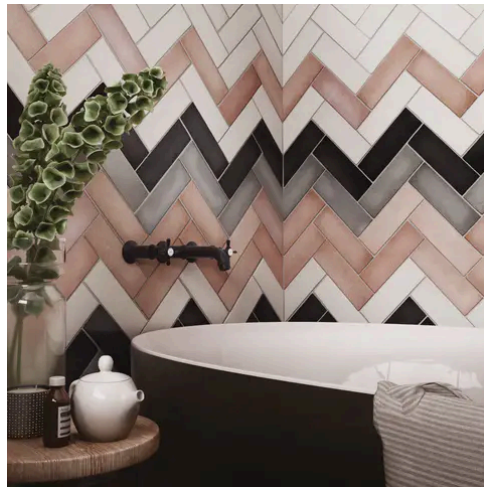

Artisan 5 x 5 Black Matte Square Tile

Artisan 5x5 Black Matte Square Tile

SKU
CER-ARTBLA-55-M

COLOR OPTIONS

Malachite

Sea Blue

Sahara

White

PRODUCT GALLERY

Discover the timeless elegance of our Artisan series, where tradition meets modernity. These ceramic tiles, available in a palette of eight vibrant colors, are crafted in the sizes of 2.5x8 and 5x5, complemented by a distinctive jolly trim. Perfect for indoor wall applications, each tile boasts a terracotta essence, high variation, and a handmade look that adds character to any space. With a matte finish on a durable ceramic body, the Artisan series invites warmth and authenticity into your home, promising a bespoke ambiance that is both inviting and refined.