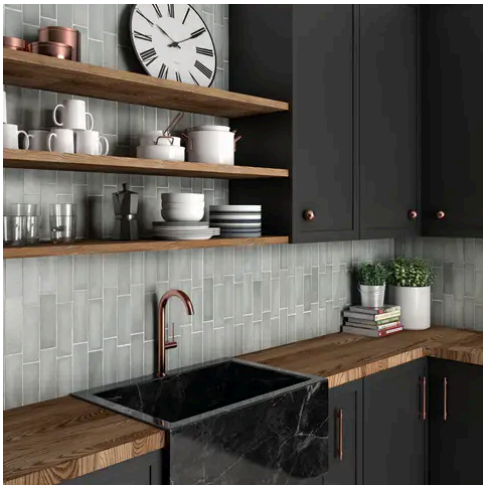

Artisan 5 x 5 Black Matte Square Tile

Artisan 5x5 Black Matte Square Tile

SKU
CER-ARTBLA-55-M

COLOR OPTIONS

SHAPE / SIZE

PRODUCT INFORMATION

Material Ceramic	Shape Square
Chip/Tile Size 5 x 5	Finish Matte
Color Black	Sq Ft Per Piece N/A
Glazed Yes	Tile Thickness 9 mm
Shade Variation V4	Texture Variation T3
Size Variation S2	Pits & Chips Variation PC1

PRODUCT GALLERY

Discover the timeless elegance of our Artisan series, where tradition meets modernity. These ceramic tiles, available in a palette of eight vibrant colors, are crafted in the sizes of 2.5x8 and 5x5, complemented by a distinctive jolly trim. Perfect for indoor wall applications, each tile boasts a terracotta essence, high variation, and a handmade look that adds character to any space. With a matte finish on a durable ceramic body, the Artisan series invites warmth and authenticity into your home, promising a bespoke ambiance that is both inviting and refined.