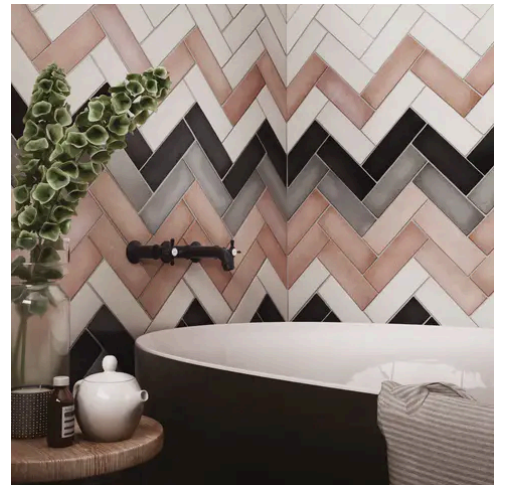

Artisan 5 x 5 Black Matte Square Tile

Artisan 5x5 Black Matte Square Tile

SKU
CER-ARTBLA-55-M

COLOR OPTIONS

SHAPE / SIZE

PRODUCT INFORMATION

Material Ceramic	Shape Square
Chip/Tile Size 5 x 5	Finish Matte
Color Black	Sq Ft Per Piece N/A
Glazed Yes	Tile Thickness 9 mm
Shade Variation V4	Texture Variation T3
Size Variation S2	Pits & Chips Variation PC1

PRODUCT GALLERY

Discover the timeless elegance of our Artisan series, where tradition meets modernity. These ceramic tiles, available in a palette of eight vibrant colors, are crafted in the sizes of 2.5x8 and 5x5, complemented by a distinctive jolly trim. Perfect for indoor wall applications, each tile boasts a terracotta essence, high variation, and a handmade look that adds character to any space. With a matte finish on a durable ceramic body, the Artisan series invites warmth and authenticity into your home, promising a bespoke ambiance that is both inviting and refined.