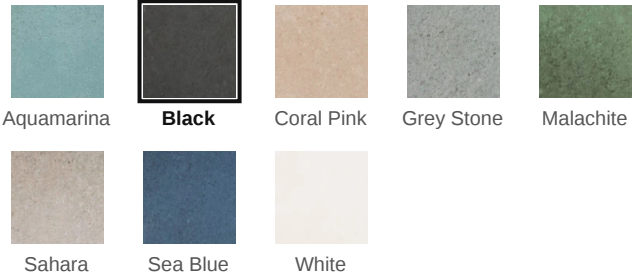

Artisan 5 x 5 Black Matte Square Tile

Artisan 5x5 Black Matte Square Tile

SKU
CER-ARTBLA-55-M

COLOR OPTIONS

SHAPE / SIZE

PRODUCT INFORMATION

Material Ceramic	Shape Square
Chip/Tile Size 5 x 5	Finish Matte
Color Black	Sq Ft Per Piece N/A
Glazed Yes	Tile Thickness 9 mm
Shade Variation V4	Texture Variation T3
Size Variation S2	Pits & Chips Variation PC1

PRODUCT GALLERY

Discover the timeless elegance of our Artisan series, where tradition meets modernity. These ceramic tiles, available in a palette of eight vibrant colors, are crafted in the sizes of 2.5x8 and 5x5, complemented by a distinctive jolly trim. Perfect for indoor wall applications, each tile boasts a terracotta essence, high variation, and a handmade look that adds character to any space. With a matte finish on a durable ceramic body, the Artisan series invites warmth and authenticity into your home, promising a bespoke ambiance that is both inviting and refined.