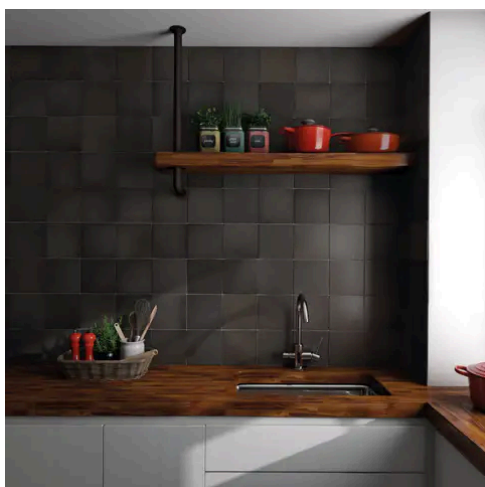

PRODUCT GALLERY

Discover the timeless elegance of our Artisan series, where tradition meets modernity. These ceramic tiles, available in a palette of eight vibrant colors, are crafted in the sizes of 2.5x8 and 5x5, complemented by a distinctive jolly trim. Perfect for indoor wall applications, each tile boasts a terracotta essence, high variation, and a handmade look that adds character to any space. With a matte finish on a durable ceramic body, the Artisan series invites warmth and authenticity into your home, promising a bespoke ambiance that is both inviting and refined.