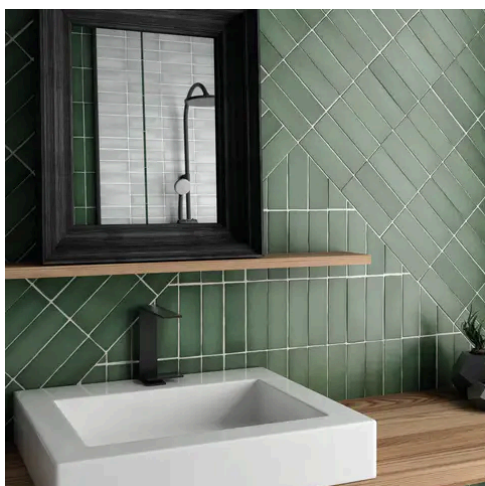

PRODUCT GALLERY

Discover the timeless elegance of our Artisan series, where tradition meets modernity. These ceramic tiles, available in a palette of eight vibrant colors, are crafted in the sizes of 2.5x8 and 5x5, complemented by a distinctive jolly trim. Perfect for indoor wall applications, each tile boasts a terracotta essence, high variation, and a handmade look that adds character to any space. With a matte finish on a durable ceramic body, the Artisan series invites warmth and authenticity into your home, promising a bespoke ambiance that is both inviting and refined.