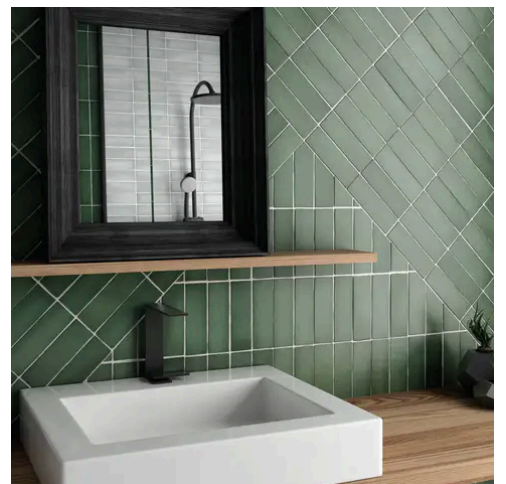

PRODUCT GALLERY

Discover the timeless elegance of our Artisan series, where tradition meets modernity. These ceramic tiles, available in a palette of eight vibrant colors, are crafted in the sizes of 2.5x8 and 5x5, complemented by a distinctive jolly trim. Perfect for indoor wall applications, each tile boasts a terracotta essence, high variation, and a handmade look that adds character to any space. With a matte finish on a durable ceramic body, the Artisan series invites warmth and authenticity into your home, promising a bespoke ambiance that is both inviting and refined.