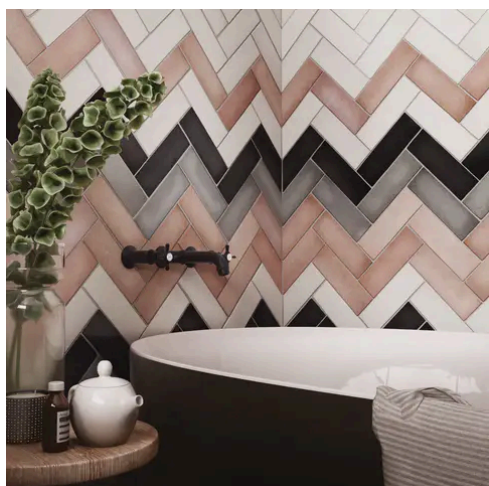

Artisan 5 x 5 Aquamarina Matte Square Tile

Artisan 5x5 Aquamarina Matte Square Tile

SKU
CER-ARTAQU-55-M

COLOR OPTIONS

Aquamarina

Black

Coral Pink

Grey Stone

PRODUCT GALLERY

Discover the timeless elegance of our Artisan series, where tradition meets modernity. These ceramic tiles, available in a palette of eight vibrant colors, are crafted in the sizes of 2.5x8 and 5x5, complemented by a distinctive jolly trim. Perfect for indoor wall applications, each tile boasts a terracotta essence, high variation, and a handmade look that adds character to any space. With a matte finish on a durable ceramic body, the Artisan series invites warmth and authenticity into your home, promising a bespoke ambiance that is both inviting and refined.