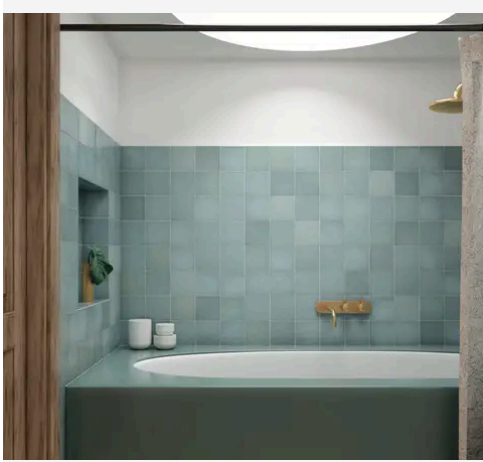

PRODUCT GALLERY

Discover the timeless elegance of our Artisan series, where tradition meets modernity. These ceramic tiles, available in a palette of eight vibrant colors, are crafted in the sizes of 2.5x8 and 5x5, complemented by a distinctive jolly trim. Perfect for indoor wall applications, each tile boasts a terracotta essence, high variation, and a handmade look that adds character to any space. With a matte finish on a durable ceramic body, the Artisan series invites warmth and authenticity into your home, promising a bespoke ambiance that is both inviting and refined.