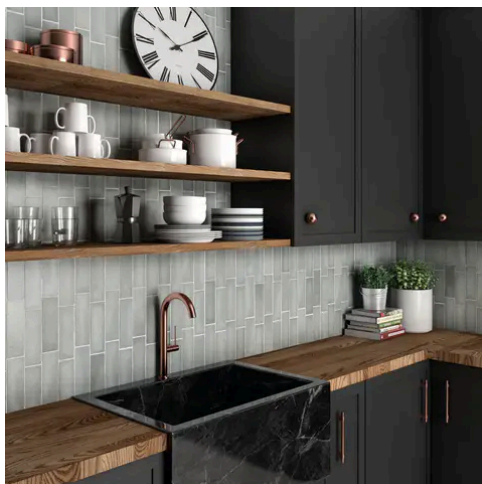

Artisan 5 x 5 Aquamarina Matte Square Tile

Artisan 5x5 Aquamarina Matte Square Tile

SKU
CER-ARTAQU-55-M

COLOR OPTIONS

Malachite

Sea Blue

Sahara

White

PRODUCT GALLERY

Discover the timeless elegance of our Artisan series, where tradition meets modernity. These ceramic tiles, available in a palette of eight vibrant colors, are crafted in the sizes of 2.5x8 and 5x5, complemented by a distinctive jolly trim. Perfect for indoor wall applications, each tile boasts a terracotta essence, high variation, and a handmade look that adds character to any space. With a matte finish on a durable ceramic body, the Artisan series invites warmth and authenticity into your home, promising a bespoke ambiance that is both inviting and refined.