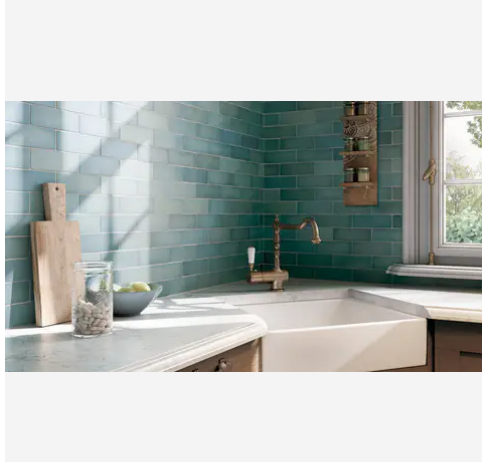

Artisan 5 x 5 Aquamarina Matte Square Tile

Artisan 5x5 Aquamarina Matte Square Tile

SKU
CER-ARTAQU-55-M

COLOR OPTIONS

Malachite

Sea Blue

Sahara

White

PRODUCT GALLERY

Discover the timeless elegance of our Artisan series, where tradition meets modernity. These ceramic tiles, available in a palette of eight vibrant colors, are crafted in the sizes of 2.5x8 and 5x5, complemented by a distinctive jolly trim. Perfect for indoor wall applications, each tile boasts a terracotta essence, high variation, and a handmade look that adds character to any space. With a matte finish on a durable ceramic body, the Artisan series invites warmth and authenticity into your home, promising a bespoke ambiance that is both inviting and refined.