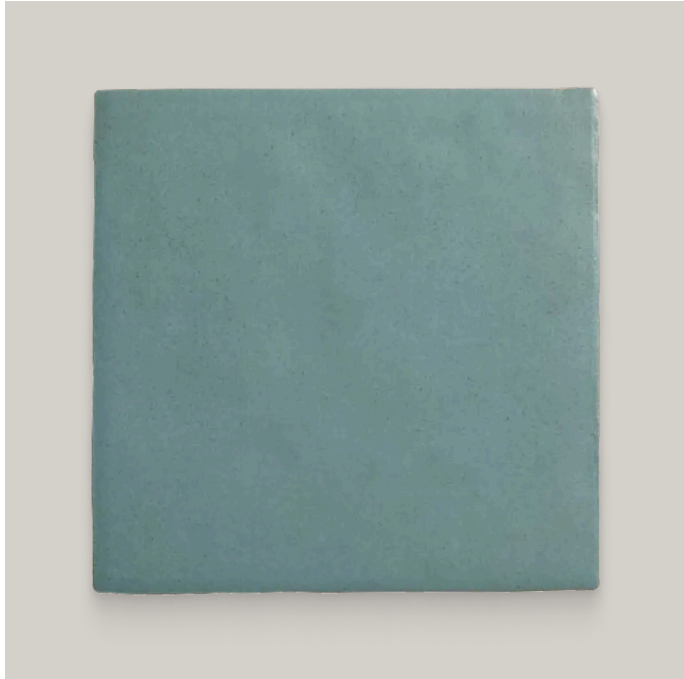

Artisan 5 x 5 Aquamarina Matte Square Tile

Artisan 5x5 Aquamarina Matte Square Tile

SKU
CER-ARTAQU-55-M

COLOR OPTIONS

Aquamarina

Black

Coral Pink

Grey Stone

Malachite

Sahara

Sea Blue

White

SHAPE / SIZE

0.5 x 8 Jolly

2.5 x 8 Rectangle

5 x 5 Square

PRODUCT INFORMATION

Material
Ceramic

Shape
Square

Chip/Tile Size
5 x 5

Finish
Matte

Color
Aquamarina

Sq Ft Per Piece
N/A

Glazed
Yes

PRODUCT GALLERY

Discover the timeless elegance of our Artisan series, where tradition meets modernity. These ceramic tiles, available in a palette of eight vibrant colors, are crafted in the sizes of 2.5x8 and 5x5, complemented by a distinctive jolly trim. Perfect for indoor wall applications, each tile boasts a terracotta essence, high variation, and a handmade look that adds character to any space. With a matte finish on a durable ceramic body, the Artisan series invites warmth and authenticity into your home, promising a bespoke ambiance that is both inviting and refined.