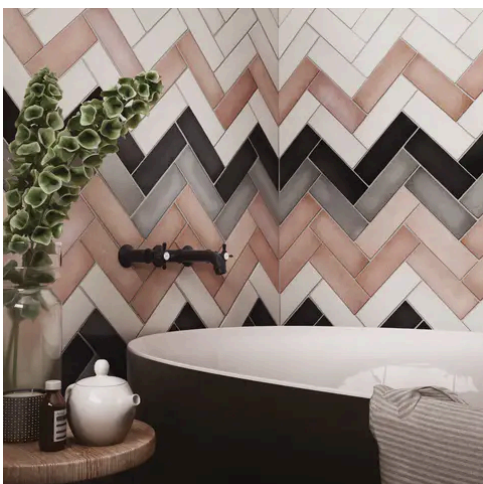

Artisan 5 x 5 Aquamarina Matte Square Tile

Artisan 5x5 Aquamarina Matte Square Tile

SKU
CER-ARTAQU-55-M

COLOR OPTIONS

Malachite

Sea Blue

Sahara

White

PRODUCT GALLERY

Discover the timeless elegance of our Artisan series, where tradition meets modernity. These ceramic tiles, available in a palette of eight vibrant colors, are crafted in the sizes of 2.5x8 and 5x5, complemented by a distinctive jolly trim. Perfect for indoor wall applications, each tile boasts a terracotta essence, high variation, and a handmade look that adds character to any space. With a matte finish on a durable ceramic body, the Artisan series invites warmth and authenticity into your home, promising a bespoke ambiance that is both inviting and refined.