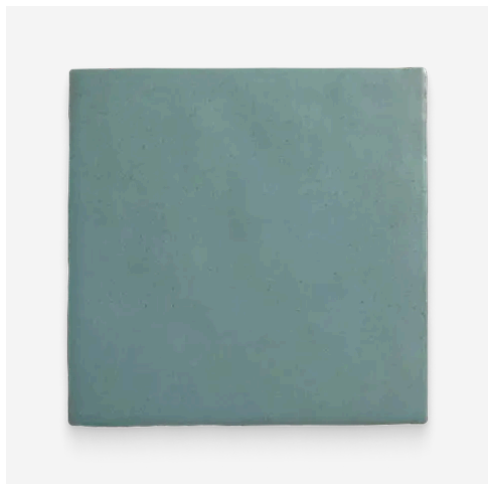

Artisan 5 x 5 Aquamarina Matte Square Tile

Artisan 5x5 Aquamarina Matte Square Tile

SKU
CER-ARTAQU-55-M

COLOR OPTIONS

Aquamarina

Black

Coral Pink

Grey Stone

Malachite

Sahara

Sea Blue

White

SHAPE / SIZE

0.5 x 8 Jolly

2.5 x 8 Rectangle

5 x 5 Square

PRODUCT INFORMATION

Material
Ceramic

Shape
Square

Chip/Tile Size
5 x 5

Finish
Matte

Color
Aquamarina

Sq Ft Per Piece
N/A

Glazed
Yes

PRODUCT GALLERY

Discover the timeless elegance of our Artisan series, where tradition meets modernity. These ceramic tiles, available in a palette of eight vibrant colors, are crafted in the sizes of 2.5x8 and 5x5, complemented by a distinctive jolly trim. Perfect for indoor wall applications, each tile boasts a terracotta essence, high variation, and a handmade look that adds character to any space. With a matte finish on a durable ceramic body, the Artisan series invites warmth and authenticity into your home, promising a bespoke ambiance that is both inviting and refined.