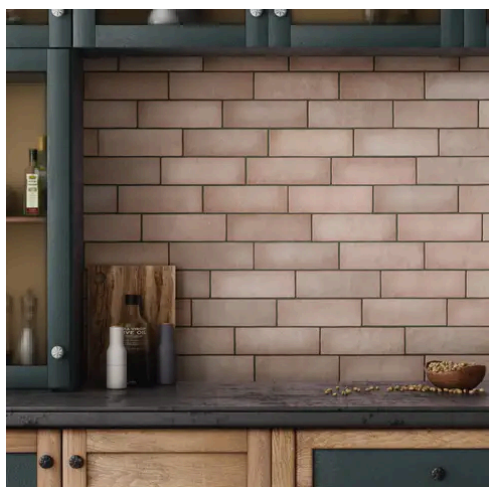

PRODUCT GALLERY

Discover the timeless elegance of our Artisan series, where tradition meets modernity. These ceramic tiles, available in a palette of eight vibrant colors, are crafted in the sizes of 2.5x8 and 5x5, complemented by a distinctive jolly trim. Perfect for indoor wall applications, each tile boasts a terracotta essence, high variation, and a handmade look that adds character to any space. With a matte finish on a durable ceramic body, the Artisan series invites warmth and authenticity into your home, promising a bespoke ambiance that is both inviting and refined.