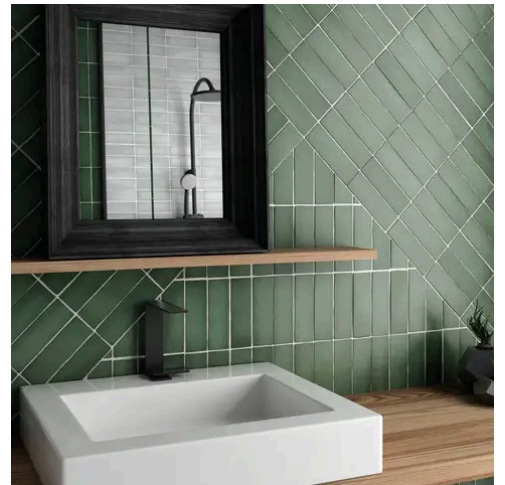

PRODUCT GALLERY

Discover the timeless elegance of our Artisan series, where tradition meets modernity. These ceramic tiles, available in a palette of eight vibrant colors, are crafted in the sizes of 2.5x8 and 5x5, complemented by a distinctive jolly trim. Perfect for indoor wall applications, each tile boasts a terracotta essence, high variation, and a handmade look that adds character to any space. With a matte finish on a durable ceramic body, the Artisan series invites warmth and authenticity into your home, promising a bespoke ambiance that is both inviting and refined.