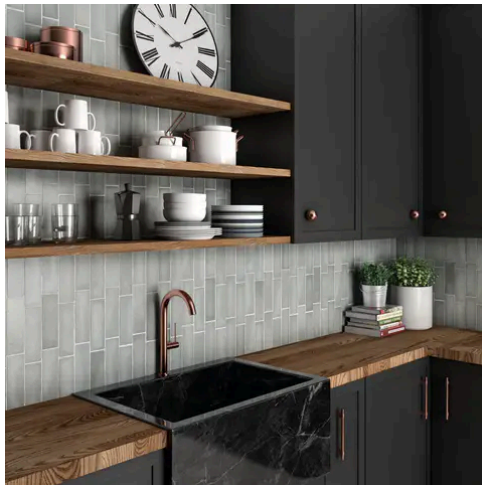

PRODUCT GALLERY

Discover the timeless elegance of our Artisan series, where tradition meets modernity. These ceramic tiles, available in a palette of eight vibrant colors, are crafted in the sizes of 2.5x8 and 5x5, complemented by a distinctive jolly trim. Perfect for indoor wall applications, each tile boasts a terracotta essence, high variation, and a handmade look that adds character to any space. With a matte finish on a durable ceramic body, the Artisan series invites warmth and authenticity into your home, promising a bespoke ambiance that is both inviting and refined.