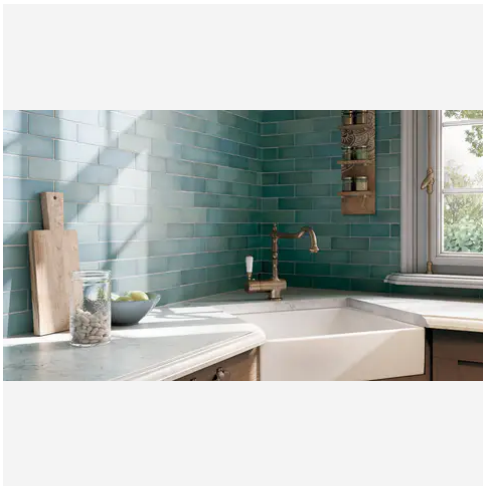

PRODUCT GALLERY

Discover the timeless elegance of our Artisan series, where tradition meets modernity. These ceramic tiles, available in a palette of eight vibrant colors, are crafted in the sizes of 2.5x8 and 5x5, complemented by a distinctive jolly trim. Perfect for indoor wall applications, each tile boasts a terracotta essence, high variation, and a handmade look that adds character to any space. With a matte finish on a durable ceramic body, the Artisan series invites warmth and authenticity into your home, promising a bespoke ambiance that is both inviting and refined.