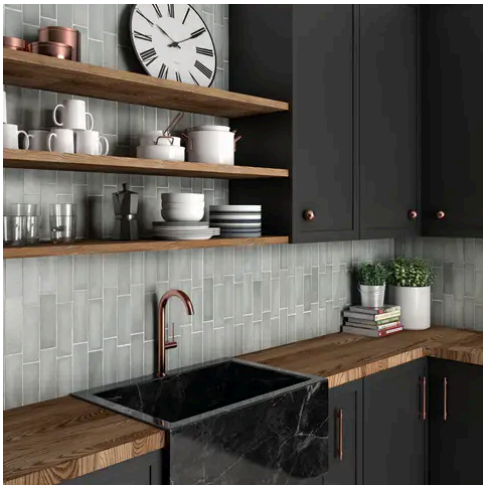

PRODUCT GALLERY

Discover the timeless elegance of our Artisan series, where tradition meets modernity. These ceramic tiles, available in a palette of eight vibrant colors, are crafted in the sizes of 2.5x8 and 5x5, complemented by a distinctive jolly trim. Perfect for indoor wall applications, each tile boasts a terracotta essence, high variation, and a handmade look that adds character to any space. With a matte finish on a durable ceramic body, the Artisan series invites warmth and authenticity into your home, promising a bespoke ambiance that is both inviting and refined.