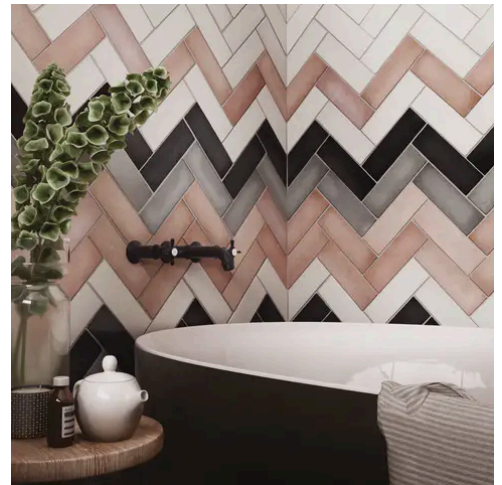

PRODUCT GALLERY

Discover the timeless elegance of our Artisan series, where tradition meets modernity. These ceramic tiles, available in a palette of eight vibrant colors, are crafted in the sizes of 2.5x8 and 5x5, complemented by a distinctive jolly trim. Perfect for indoor wall applications, each tile boasts a terracotta essence, high variation, and a handmade look that adds character to any space. With a matte finish on a durable ceramic body, the Artisan series invites warmth and authenticity into your home, promising a bespoke ambiance that is both inviting and refined.