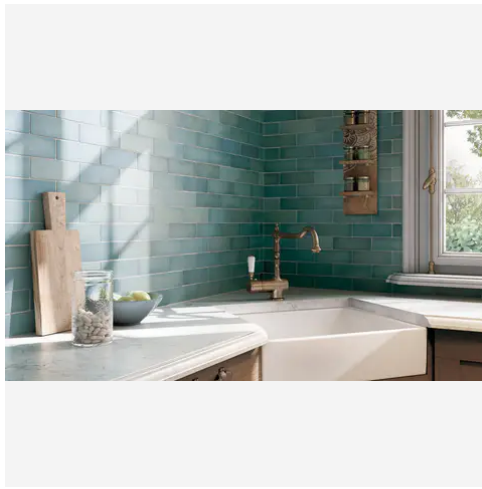

PRODUCT GALLERY

Discover the timeless elegance of our Artisan series, where tradition meets modernity. These ceramic tiles, available in a palette of eight vibrant colors, are crafted in the sizes of 2.5x8 and 5x5, complemented by a distinctive jolly trim. Perfect for indoor wall applications, each tile boasts a terracotta essence, high variation, and a handmade look that adds character to any space. With a matte finish on a durable ceramic body, the Artisan series invites warmth and authenticity into your home, promising a bespoke ambiance that is both inviting and refined.