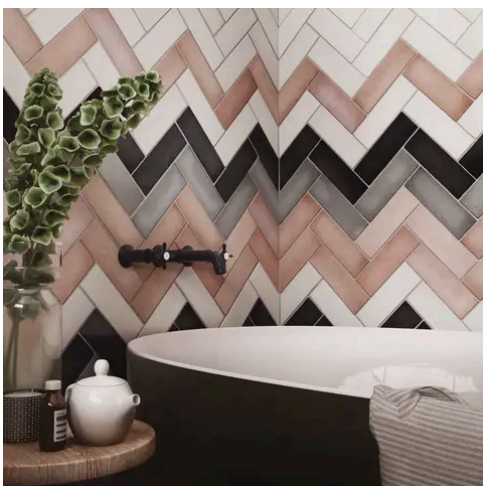

PRODUCT GALLERY

Discover the timeless elegance of our Artisan series, where tradition meets modernity. These ceramic tiles, available in a palette of eight vibrant colors, are crafted in the sizes of 2.5x8 and 5x5, complemented by a distinctive jolly trim. Perfect for indoor wall applications, each tile boasts a terracotta essence, high variation, and a handmade look that adds character to any space. With a matte finish on a durable ceramic body, the Artisan series invites warmth and authenticity into your home, promising a bespoke ambiance that is both inviting and refined.