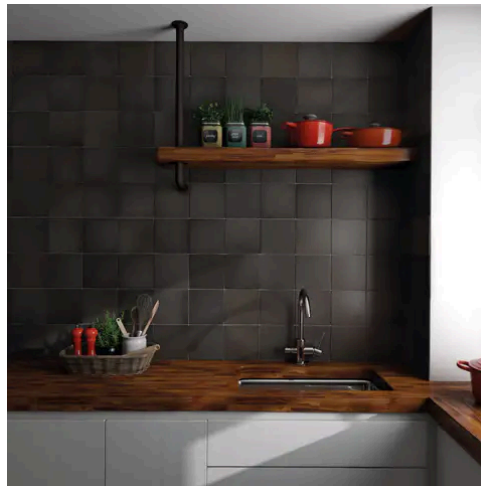

PRODUCT GALLERY

Discover the timeless elegance of our Artisan series, where tradition meets modernity. These ceramic tiles, available in a palette of eight vibrant colors, are crafted in the sizes of 2.5x8 and 5x5, complemented by a distinctive jolly trim. Perfect for indoor wall applications, each tile boasts a terracotta essence, high variation, and a handmade look that adds character to any space. With a matte finish on a durable ceramic body, the Artisan series invites warmth and authenticity into your home, promising a bespoke ambiance that is both inviting and refined.