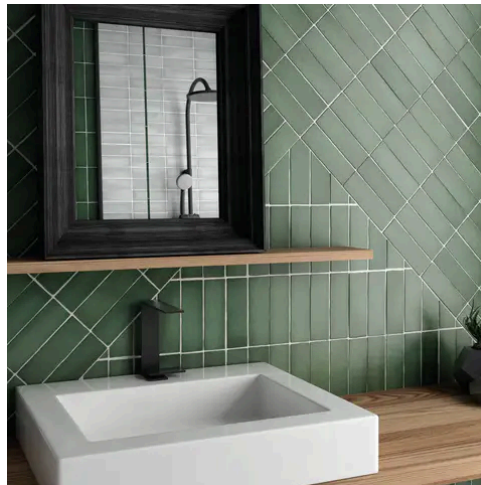

PRODUCT GALLERY

Discover the timeless elegance of our Artisan series, where tradition meets modernity. These ceramic tiles, available in a palette of eight vibrant colors, are crafted in the sizes of 2.5x8 and 5x5, complemented by a distinctive jolly trim. Perfect for indoor wall applications, each tile boasts a terracotta essence, high variation, and a handmade look that adds character to any space. With a matte finish on a durable ceramic body, the Artisan series invites warmth and authenticity into your home, promising a bespoke ambiance that is both inviting and refined.