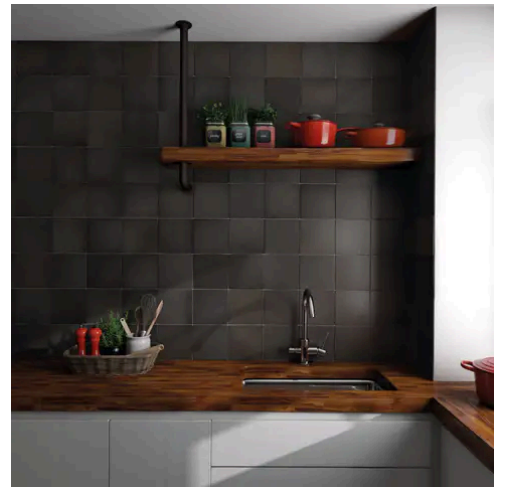

PRODUCT GALLERY

Discover the timeless elegance of our Artisan series, where tradition meets modernity. These ceramic tiles, available in a palette of eight vibrant colors, are crafted in the sizes of 2.5x8 and 5x5, complemented by a distinctive jolly trim. Perfect for indoor wall applications, each tile boasts a terracotta essence, high variation, and a handmade look that adds character to any space. With a matte finish on a durable ceramic body, the Artisan series invites warmth and authenticity into your home, promising a bespoke ambiance that is both inviting and refined.