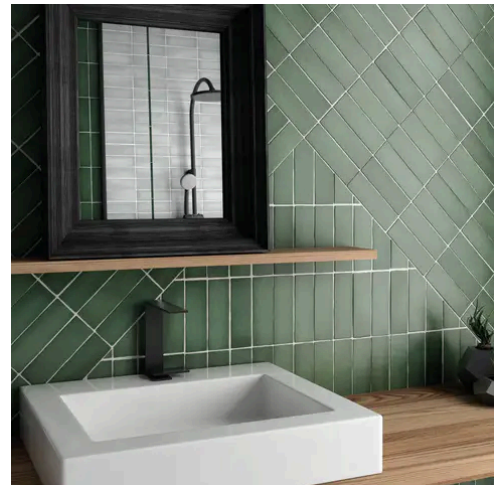

Artisan 2.5 x 8 Sea Blue Matte Rectangle Tile

Artisan 2.5x8 Sea Blue Matte Rectangle Tile

SKU
CER-ARTSEA-258-M

COLOR OPTIONS

SHAPE / SIZE

PRODUCT INFORMATION

Material Ceramic	Shape Rectangle
Chip/Tile Size 2.5 x 8	Finish Matte
Color Sea Blue	Sq Ft Per Piece N/A
Glazed Yes	Tile Thickness 9 mm
Shade Variation V4	Texture Variation T3
Size Variation S2	Pits & Chips Variation PC1

PRODUCT GALLERY

Discover the timeless elegance of our Artisan series, where tradition meets modernity. These ceramic tiles, available in a palette of eight vibrant colors, are crafted in the sizes of 2.5x8 and 5x5, complemented by a distinctive jolly trim. Perfect for indoor wall applications, each tile boasts a terracotta essence, high variation, and a handmade look that adds character to any space. With a matte finish on a durable ceramic body, the Artisan series invites warmth and authenticity into your home, promising a bespoke ambiance that is both inviting and refined.