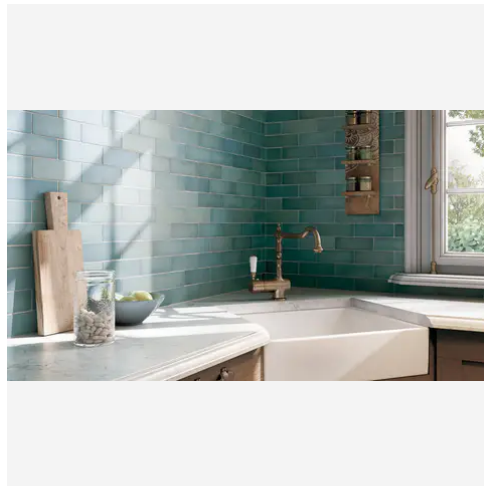

Artisan 2.5 x 8 Sea Blue Matte Rectangle Tile

Artisan 2.5x8 Sea Blue Matte Rectangle Tile

SKU
CER-ARTSEA-258-M

COLOR OPTIONS

Aquamarina

Black

Coral Pink

Grey Stone

PRODUCT GALLERY

Discover the timeless elegance of our Artisan series, where tradition meets modernity. These ceramic tiles, available in a palette of eight vibrant colors, are crafted in the sizes of 2.5x8 and 5x5, complemented by a distinctive jolly trim. Perfect for indoor wall applications, each tile boasts a terracotta essence, high variation, and a handmade look that adds character to any space. With a matte finish on a durable ceramic body, the Artisan series invites warmth and authenticity into your home, promising a bespoke ambiance that is both inviting and refined.