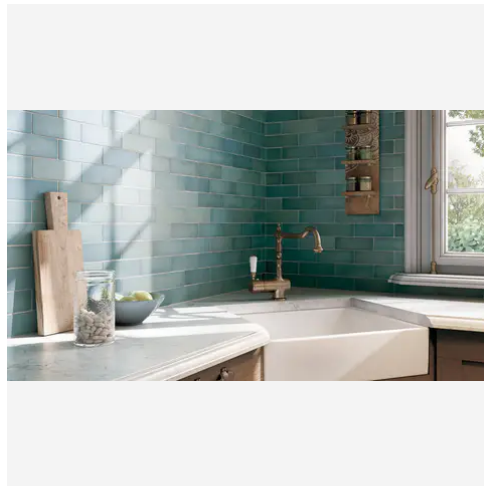

Artisan 2.5 x 8 Sea Blue Matte Rectangle Tile

Artisan 2.5x8 Sea Blue Matte Rectangle Tile

SKU
CER-ARTSEA-258-M

COLOR OPTIONS

SHAPE / SIZE

PRODUCT INFORMATION

Material Ceramic	Shape Rectangle
Chip/Tile Size 2.5 x 8	Finish Matte
Color Sea Blue	Sq Ft Per Piece N/A
Glazed Yes	Tile Thickness 9 mm
Shade Variation V4	Texture Variation T3
Size Variation S2	Pits & Chips Variation PC1

PRODUCT GALLERY

Discover the timeless elegance of our Artisan series, where tradition meets modernity. These ceramic tiles, available in a palette of eight vibrant colors, are crafted in the sizes of 2.5x8 and 5x5, complemented by a distinctive jolly trim. Perfect for indoor wall applications, each tile boasts a terracotta essence, high variation, and a handmade look that adds character to any space. With a matte finish on a durable ceramic body, the Artisan series invites warmth and authenticity into your home, promising a bespoke ambiance that is both inviting and refined.