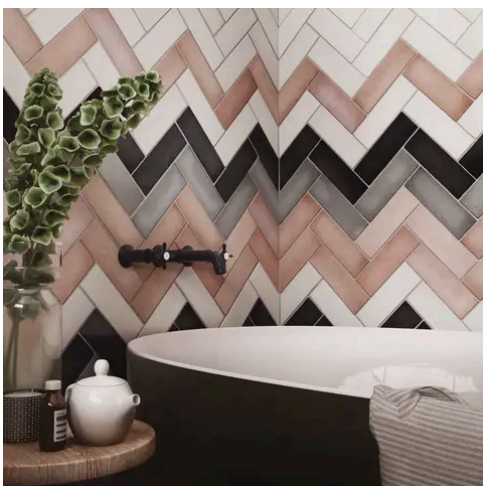

Artisan 2.5 x 8 Sea Blue Matte Rectangle Tile

Artisan 2.5x8 Sea Blue Matte Rectangle Tile

SKU
CER-ARTSEA-258-M

COLOR OPTIONS

SHAPE / SIZE

PRODUCT INFORMATION

Material Ceramic	Shape Rectangle
Chip/Tile Size 2.5 x 8	Finish Matte
Color Sea Blue	Sq Ft Per Piece N/A
Glazed Yes	Tile Thickness 9 mm
Shade Variation V4	Texture Variation T3
Size Variation S2	Pits & Chips Variation PC1

PRODUCT GALLERY

Discover the timeless elegance of our Artisan series, where tradition meets modernity. These ceramic tiles, available in a palette of eight vibrant colors, are crafted in the sizes of 2.5x8 and 5x5, complemented by a distinctive jolly trim. Perfect for indoor wall applications, each tile boasts a terracotta essence, high variation, and a handmade look that adds character to any space. With a matte finish on a durable ceramic body, the Artisan series invites warmth and authenticity into your home, promising a bespoke ambiance that is both inviting and refined.