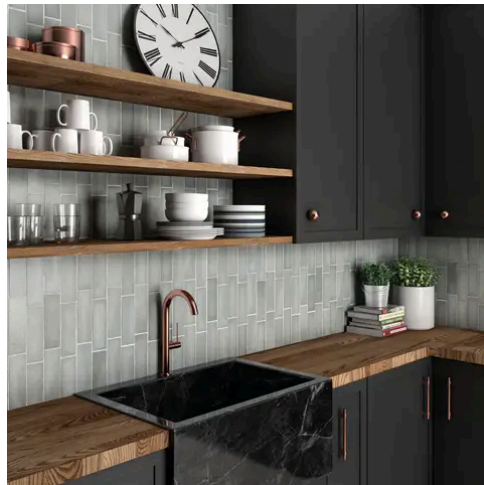

Artisan 2.5 x 8 Sea Blue Matte Rectangle Tile

Artisan 2.5x8 Sea Blue Matte Rectangle Tile

SKU
CER-ARTSEA-258-M

COLOR OPTIONS

SHAPE / SIZE

PRODUCT INFORMATION

Material Ceramic	Shape Rectangle
Chip/Tile Size 2.5 x 8	Finish Matte
Color Sea Blue	Sq Ft Per Piece N/A
Glazed Yes	Tile Thickness 9 mm
Shade Variation V4	Texture Variation T3
Size Variation S2	Pits & Chips Variation PC1

PRODUCT GALLERY

Discover the timeless elegance of our Artisan series, where tradition meets modernity. These ceramic tiles, available in a palette of eight vibrant colors, are crafted in the sizes of 2.5x8 and 5x5, complemented by a distinctive jolly trim. Perfect for indoor wall applications, each tile boasts a terracotta essence, high variation, and a handmade look that adds character to any space. With a matte finish on a durable ceramic body, the Artisan series invites warmth and authenticity into your home, promising a bespoke ambiance that is both inviting and refined.