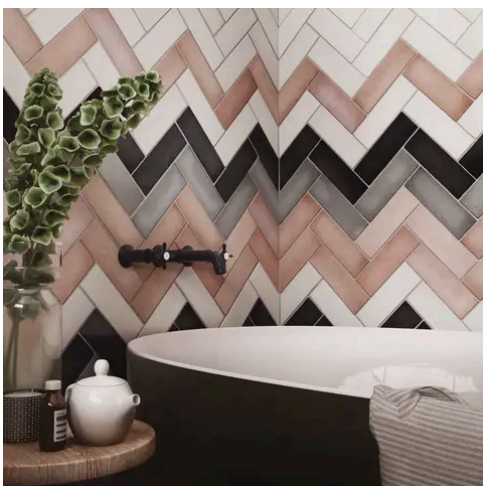

Artisan 2.5 x 8 Sea Blue Matte Rectangle Tile

Artisan 2.5x8 Sea Blue Matte Rectangle Tile

SKU
CER-ARTSEA-258-M

COLOR OPTIONS

Aquamarina

Black

Coral Pink

Grey Stone

PRODUCT GALLERY

Discover the timeless elegance of our Artisan series, where tradition meets modernity. These ceramic tiles, available in a palette of eight vibrant colors, are crafted in the sizes of 2.5x8 and 5x5, complemented by a distinctive jolly trim. Perfect for indoor wall applications, each tile boasts a terracotta essence, high variation, and a handmade look that adds character to any space. With a matte finish on a durable ceramic body, the Artisan series invites warmth and authenticity into your home, promising a bespoke ambiance that is both inviting and refined.