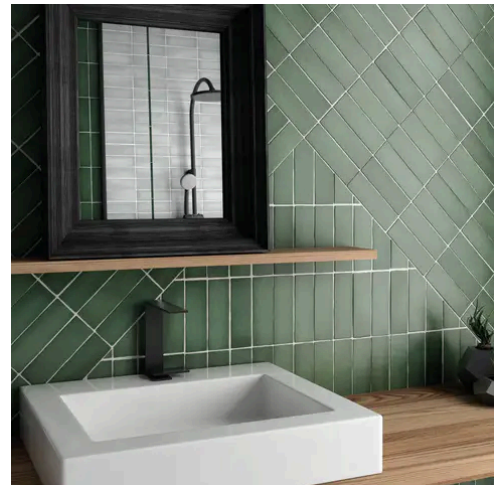

PRODUCT GALLERY

Discover the timeless elegance of our Artisan series, where tradition meets modernity. These ceramic tiles, available in a palette of eight vibrant colors, are crafted in the sizes of 2.5x8 and 5x5, complemented by a distinctive jolly trim. Perfect for indoor wall applications, each tile boasts a terracotta essence, high variation, and a handmade look that adds character to any space. With a matte finish on a durable ceramic body, the Artisan series invites warmth and authenticity into your home, promising a bespoke ambiance that is both inviting and refined.