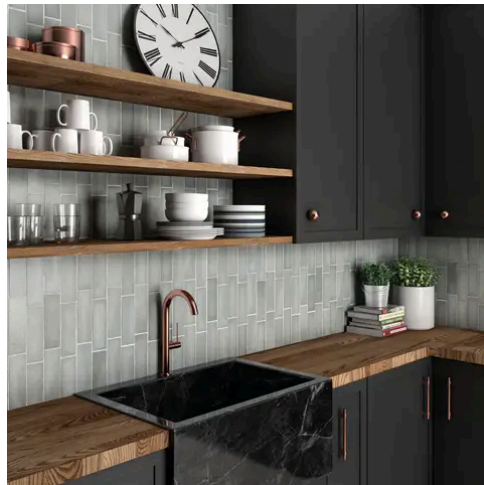

PRODUCT GALLERY

Discover the timeless elegance of our Artisan series, where tradition meets modernity. These ceramic tiles, available in a palette of eight vibrant colors, are crafted in the sizes of 2.5x8 and 5x5, complemented by a distinctive jolly trim. Perfect for indoor wall applications, each tile boasts a terracotta essence, high variation, and a handmade look that adds character to any space. With a matte finish on a durable ceramic body, the Artisan series invites warmth and authenticity into your home, promising a bespoke ambiance that is both inviting and refined.