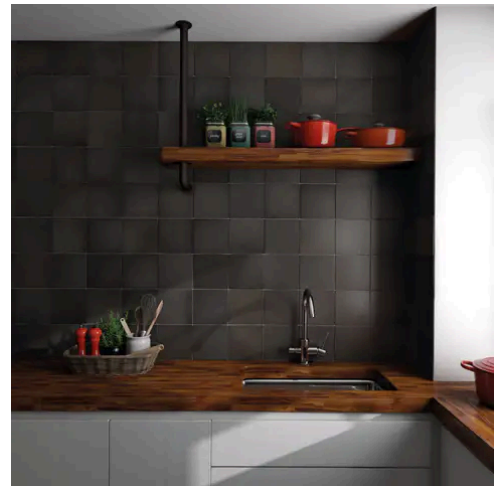

PRODUCT GALLERY

Discover the timeless elegance of our Artisan series, where tradition meets modernity. These ceramic tiles, available in a palette of eight vibrant colors, are crafted in the sizes of 2.5x8 and 5x5, complemented by a distinctive jolly trim. Perfect for indoor wall applications, each tile boasts a terracotta essence, high variation, and a handmade look that adds character to any space. With a matte finish on a durable ceramic body, the Artisan series invites warmth and authenticity into your home, promising a bespoke ambiance that is both inviting and refined.