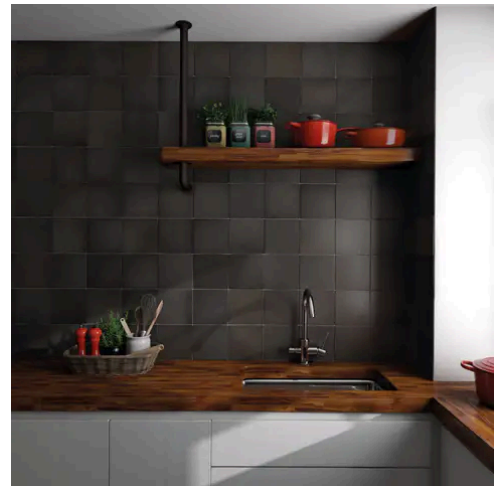

Artisan 2.5 x 8 Sea Blue Matte Rectangle Tile

Artisan 2.5x8 Sea Blue Matte Rectangle Tile

SKU
CER-ARTSEA-258-M

COLOR OPTIONS

SHAPE / SIZE

PRODUCT INFORMATION

Material Ceramic	Shape Rectangle
Chip/Tile Size 2.5 x 8	Finish Matte
Color Sea Blue	Sq Ft Per Piece N/A
Glazed Yes	Tile Thickness 9 mm
Shade Variation V4	Texture Variation T3
Size Variation S2	Pits & Chips Variation PC1

PRODUCT GALLERY

Discover the timeless elegance of our Artisan series, where tradition meets modernity. These ceramic tiles, available in a palette of eight vibrant colors, are crafted in the sizes of 2.5x8 and 5x5, complemented by a distinctive jolly trim. Perfect for indoor wall applications, each tile boasts a terracotta essence, high variation, and a handmade look that adds character to any space. With a matte finish on a durable ceramic body, the Artisan series invites warmth and authenticity into your home, promising a bespoke ambiance that is both inviting and refined.