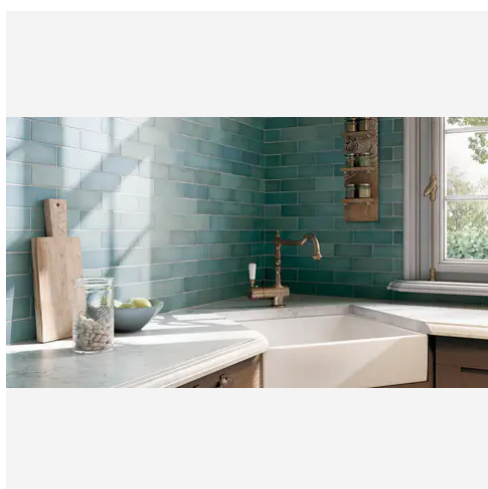

---

PRODUCT GALLERY

Discover the timeless elegance of our Artisan series, where tradition meets modernity. These ceramic tiles, available in a palette of eight vibrant colors, are crafted in the sizes of 2.5x8 and 5x5, complemented by a distinctive jolly trim. Perfect for indoor wall applications, each tile boasts a terracotta essence, high variation, and a handmade look that adds character to any space. With a matte finish on a durable ceramic body, the Artisan series invites warmth and authenticity into your home, promising a bespoke ambiance that is both inviting and refined.