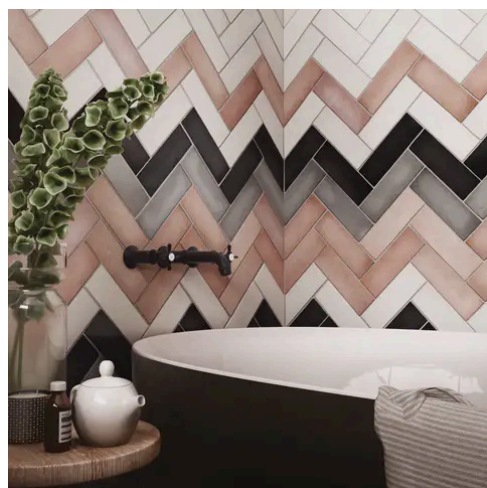

---

PRODUCT GALLERY

Discover the timeless elegance of our Artisan series, where tradition meets modernity. These ceramic tiles, available in a palette of eight vibrant colors, are crafted in the sizes of 2.5x8 and 5x5, complemented by a distinctive jolly trim. Perfect for indoor wall applications, each tile boasts a terracotta essence, high variation, and a handmade look that adds character to any space. With a matte finish on a durable ceramic body, the Artisan series invites warmth and authenticity into your home, promising a bespoke ambiance that is both inviting and refined.