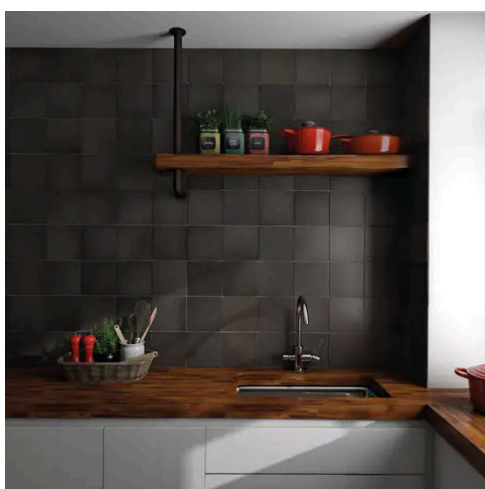

---

PRODUCT GALLERY

Discover the timeless elegance of our Artisan series, where tradition meets modernity. These ceramic tiles, available in a palette of eight vibrant colors, are crafted in the sizes of 2.5x8 and 5x5, complemented by a distinctive jolly trim. Perfect for indoor wall applications, each tile boasts a terracotta essence, high variation, and a handmade look that adds character to any space. With a matte finish on a durable ceramic body, the Artisan series invites warmth and authenticity into your home, promising a bespoke ambiance that is both inviting and refined.