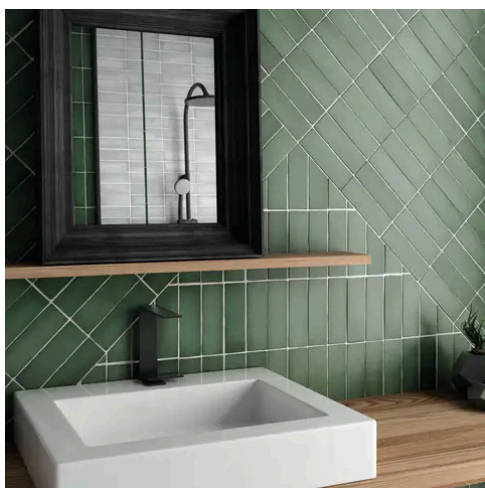

---

PRODUCT GALLERY

Discover the timeless elegance of our Artisan series, where tradition meets modernity. These ceramic tiles, available in a palette of eight vibrant colors, are crafted in the sizes of 2.5x8 and 5x5, complemented by a distinctive jolly trim. Perfect for indoor wall applications, each tile boasts a terracotta essence, high variation, and a handmade look that adds character to any space. With a matte finish on a durable ceramic body, the Artisan series invites warmth and authenticity into your home, promising a bespoke ambiance that is both inviting and refined.