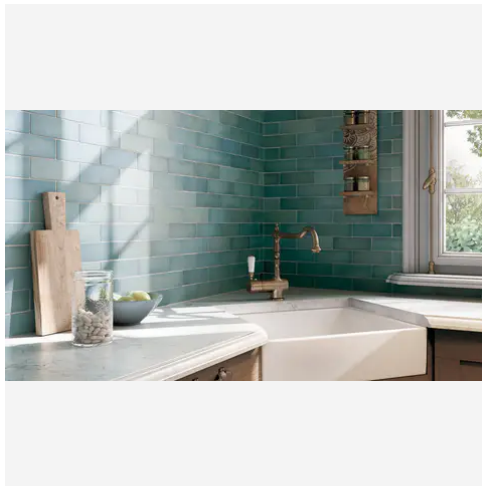

---

PRODUCT GALLERY

Discover the timeless elegance of our Artisan series, where tradition meets modernity. These ceramic tiles, available in a palette of eight vibrant colors, are crafted in the sizes of 2.5x8 and 5x5, complemented by a distinctive jolly trim. Perfect for indoor wall applications, each tile boasts a terracotta essence, high variation, and a handmade look that adds character to any space. With a matte finish on a durable ceramic body, the Artisan series invites warmth and authenticity into your home, promising a bespoke ambiance that is both inviting and refined.