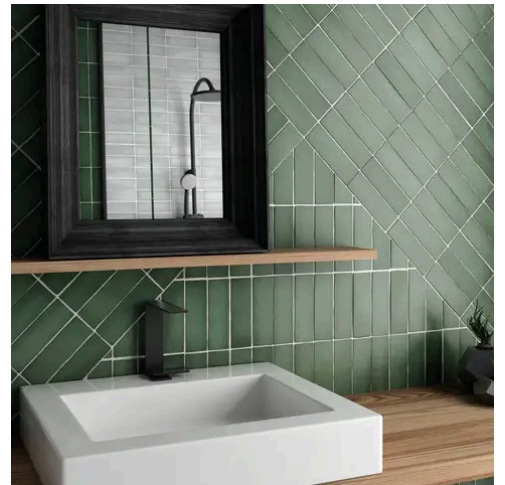

---

PRODUCT GALLERY

Discover the timeless elegance of our Artisan series, where tradition meets modernity. These ceramic tiles, available in a palette of eight vibrant colors, are crafted in the sizes of 2.5x8 and 5x5, complemented by a distinctive jolly trim. Perfect for indoor wall applications, each tile boasts a terracotta essence, high variation, and a handmade look that adds character to any space. With a matte finish on a durable ceramic body, the Artisan series invites warmth and authenticity into your home, promising a bespoke ambiance that is both inviting and refined.