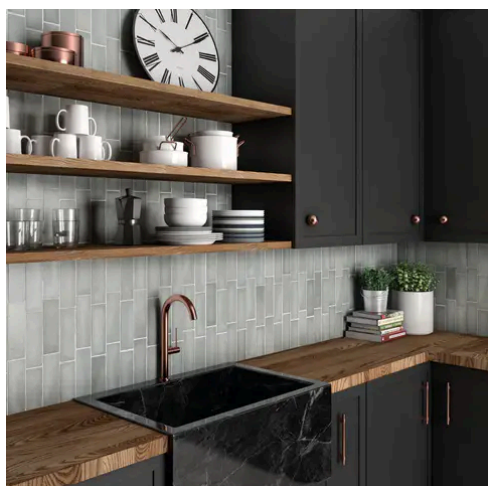

PRODUCT GALLERY

Discover the timeless elegance of our Artisan series, where tradition meets modernity. These ceramic tiles, available in a palette of eight vibrant colors, are crafted in the sizes of 2.5x8 and 5x5, complemented by a distinctive jolly trim. Perfect for indoor wall applications, each tile boasts a terracotta essence, high variation, and a handmade look that adds character to any space. With a matte finish on a durable ceramic body, the Artisan series invites warmth and authenticity into your home, promising a bespoke ambiance that is both inviting and refined.