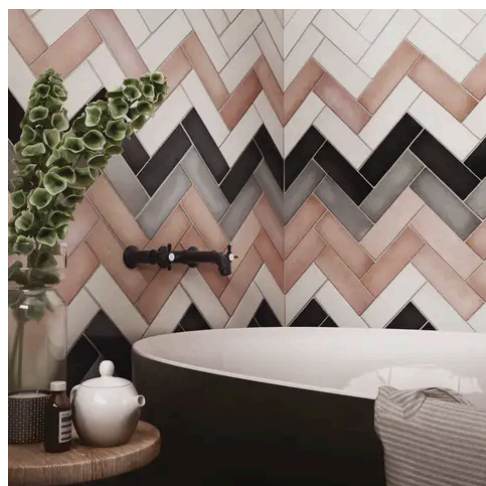

Malachite

Sahara

Sea Blue

White

SHAPE / SIZE

PRODUCT INFORMATION

Material Ceramic	Shape Rectangle
Chip/Tile Size 2.5 x 8	Finish Matte
Color Malachite	Sq Ft Per Piece N/A
Glazed Yes	Tile Thickness 9 mm
Shade Variation V4	Texture Variation T3
Size Variation S2	Pits & Chips Variation PC1

PRODUCT GALLERY

Discover the timeless elegance of our Artisan series, where tradition meets modernity. These ceramic tiles, available in a palette of eight vibrant colors, are crafted in the sizes of 2.5x8 and 5x5, complemented by a distinctive jolly trim. Perfect for indoor wall applications, each tile boasts a terracotta essence, high variation, and a handmade look that adds character to any space. With a matte finish on a durable ceramic body, the Artisan series invites warmth and authenticity into your home, promising a bespoke ambiance that is both inviting and refined.