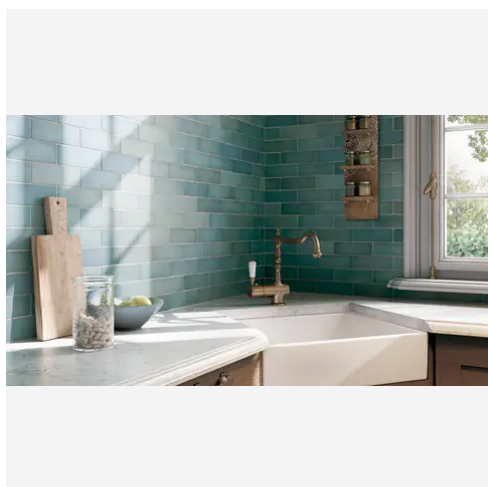

PRODUCT GALLERY

Discover the timeless elegance of our Artisan series, where tradition meets modernity. These ceramic tiles, available in a palette of eight vibrant colors, are crafted in the sizes of 2.5x8 and 5x5, complemented by a distinctive jolly trim. Perfect for indoor wall applications, each tile boasts a terracotta essence, high variation, and a handmade look that adds character to any space. With a matte finish on a durable ceramic body, the Artisan series invites warmth and authenticity into your home, promising a bespoke ambiance that is both inviting and refined.