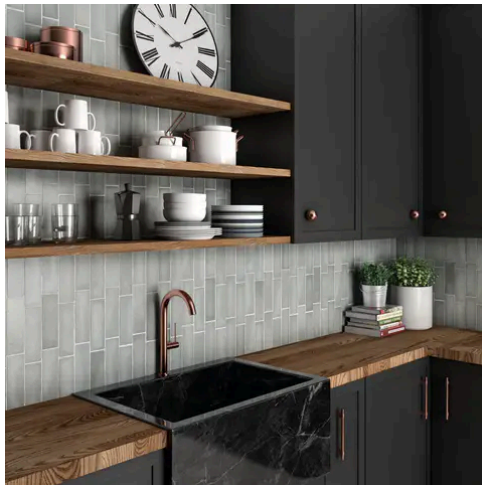

---

PRODUCT GALLERY

Discover the timeless elegance of our Artisan series, where tradition meets modernity. These ceramic tiles, available in a palette of eight vibrant colors, are crafted in the sizes of 2.5x8 and 5x5, complemented by a distinctive jolly trim. Perfect for indoor wall applications, each tile boasts a terracotta essence, high variation, and a handmade look that adds character to any space. With a matte finish on a durable ceramic body, the Artisan series invites warmth and authenticity into your home, promising a bespoke ambiance that is both inviting and refined.