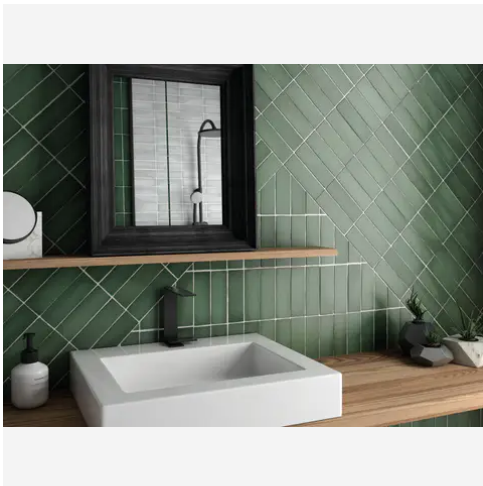

---

PRODUCT GALLERY

Discover the timeless elegance of our Artisan series, where tradition meets modernity. These ceramic tiles, available in a palette of eight vibrant colors, are crafted in the sizes of 2.5x8 and 5x5, complemented by a distinctive jolly trim. Perfect for indoor wall applications, each tile boasts a terracotta essence, high variation, and a handmade look that adds character to any space. With a matte finish on a durable ceramic body, the Artisan series invites warmth and authenticity into your home, promising a bespoke ambiance that is both inviting and refined.