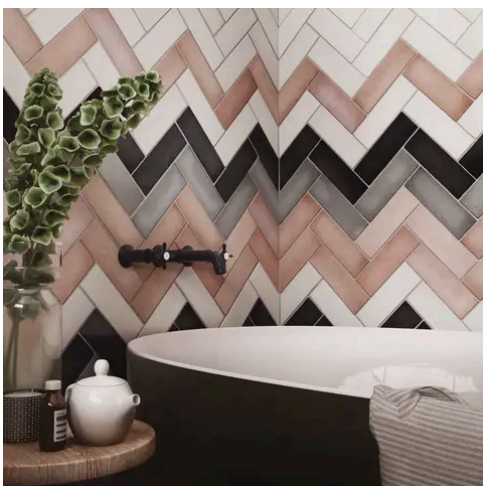

---

PRODUCT GALLERY

Discover the timeless elegance of our Artisan series, where tradition meets modernity. These ceramic tiles, available in a palette of eight vibrant colors, are crafted in the sizes of 2.5x8 and 5x5, complemented by a distinctive jolly trim. Perfect for indoor wall applications, each tile boasts a terracotta essence, high variation, and a handmade look that adds character to any space. With a matte finish on a durable ceramic body, the Artisan series invites warmth and authenticity into your home, promising a bespoke ambiance that is both inviting and refined.