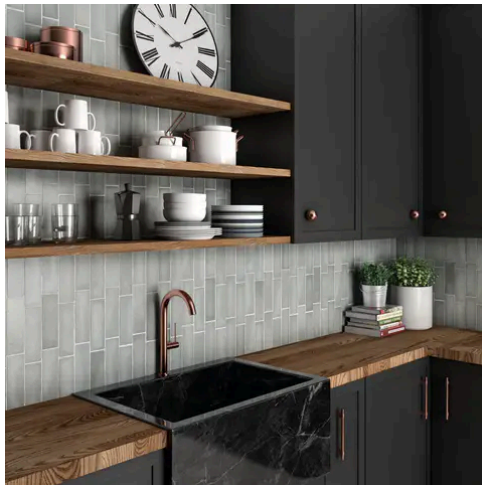

Artisan 2.5 x 8 Grey Stone Matte Rectangle Tile

Artisan 2.5x8 Grey Stone Matte Rectangle Tile

SKU
CER-ARTGRE-258-M

COLOR OPTIONS

SHAPE / SIZE

PRODUCT INFORMATION

Material Ceramic	Shape Rectangle
Chip/Tile Size 2.5 x 8	Finish Matte
Color Grey Stone	Sq Ft Per Piece N/A
Glazed Yes	Tile Thickness 9 mm
Shade Variation V4	Texture Variation T3
Size Variation S2	Pits & Chips Variation PC1

PRODUCT GALLERY

Discover the timeless elegance of our Artisan series, where tradition meets modernity. These ceramic tiles, available in a palette of eight vibrant colors, are crafted in the sizes of 2.5x8 and 5x5, complemented by a distinctive jolly trim. Perfect for indoor wall applications, each tile boasts a terracotta essence, high variation, and a handmade look that adds character to any space. With a matte finish on a durable ceramic body, the Artisan series invites warmth and authenticity into your home, promising a bespoke ambiance that is both inviting and refined.