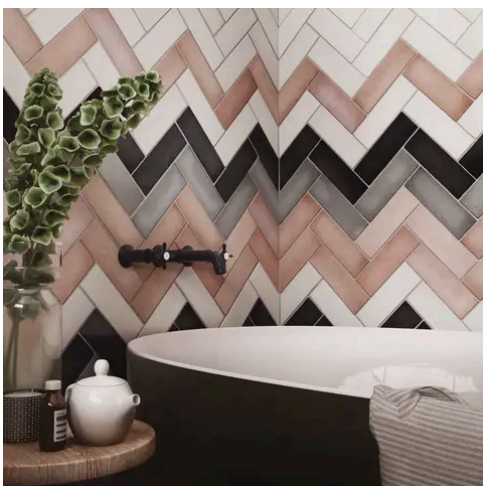

Artisan 2.5 x 8 Grey Stone Matte Rectangle Tile

Artisan 2.5x8 Grey Stone Matte Rectangle Tile

SKU
CER-ARTGRE-258-M

COLOR OPTIONS

SHAPE / SIZE

PRODUCT INFORMATION

Material Ceramic	Shape Rectangle
Chip/Tile Size 2.5 x 8	Finish Matte
Color Grey Stone	Sq Ft Per Piece N/A
Glazed Yes	Tile Thickness 9 mm
Shade Variation V4	Texture Variation T3
Size Variation S2	Pits & Chips Variation PC1

PRODUCT GALLERY

Discover the timeless elegance of our Artisan series, where tradition meets modernity. These ceramic tiles, available in a palette of eight vibrant colors, are crafted in the sizes of 2.5x8 and 5x5, complemented by a distinctive jolly trim. Perfect for indoor wall applications, each tile boasts a terracotta essence, high variation, and a handmade look that adds character to any space. With a matte finish on a durable ceramic body, the Artisan series invites warmth and authenticity into your home, promising a bespoke ambiance that is both inviting and refined.