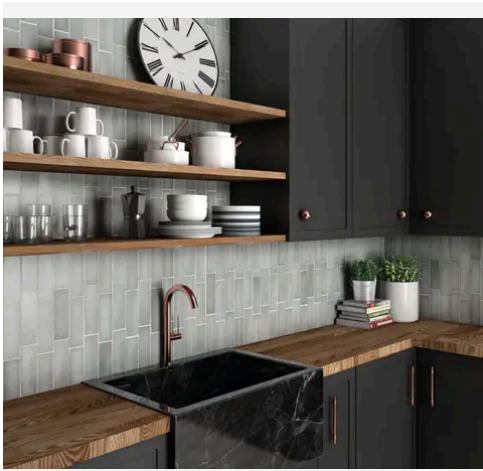

Artisan 2.5 x 8 Grey Stone Matte Rectangle Tile

Artisan 2.5x8 Grey Stone Matte Rectangle Tile

SKU
CER-ARTGRE-258-M

COLOR OPTIONS

SHAPE / SIZE

PRODUCT INFORMATION

Material Ceramic	Shape Rectangle
Chip/Tile Size 2.5 x 8	Finish Matte
Color Grey Stone	Sq Ft Per Piece N/A
Glazed Yes	Tile Thickness 9 mm
Shade Variation V4	Texture Variation T3
Size Variation S2	Pits & Chips Variation PC1

PRODUCT GALLERY

Discover the timeless elegance of our Artisan series, where tradition meets modernity. These ceramic tiles, available in a palette of eight vibrant colors, are crafted in the sizes of 2.5x8 and 5x5, complemented by a distinctive jolly trim. Perfect for indoor wall applications, each tile boasts a terracotta essence, high variation, and a handmade look that adds character to any space. With a matte finish on a durable ceramic body, the Artisan series invites warmth and authenticity into your home, promising a bespoke ambiance that is both inviting and refined.