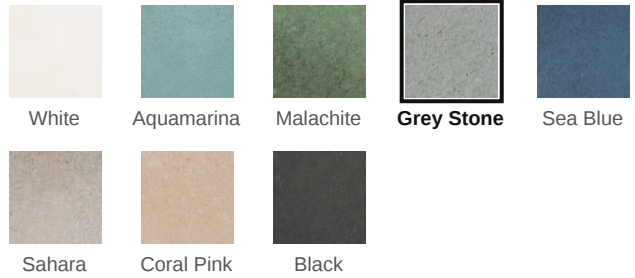

Artisan 2.5 x 8 Grey Stone Matte Rectangle Tile

Artisan 2.5x8 Grey Stone Matte Rectangle Tile

SKU
CER-ARTGRE-258-M

COLOR OPTIONS

SHAPE / SIZE

PRODUCT INFORMATION

Material Ceramic	Shape Rectangle
Chip/Tile Size 2.5 x 8	Finish Matte
Color Grey Stone	Sq Ft Per Piece N/A
Glazed Yes	Tile Thickness 9 mm
Shade Variation V4	Texture Variation T3
Size Variation S2	Pits & Chips Variation PC1

PRODUCT GALLERY

Discover the timeless elegance of our Artisan series, where tradition meets modernity. These ceramic tiles, available in a palette of eight vibrant colors, are crafted in the sizes of 2.5x8 and 5x5, complemented by a distinctive jolly trim. Perfect for indoor wall applications, each tile boasts a terracotta essence, high variation, and a handmade look that adds character to any space. With a matte finish on a durable ceramic body, the Artisan series invites warmth and authenticity into your home, promising a bespoke ambiance that is both inviting and refined.