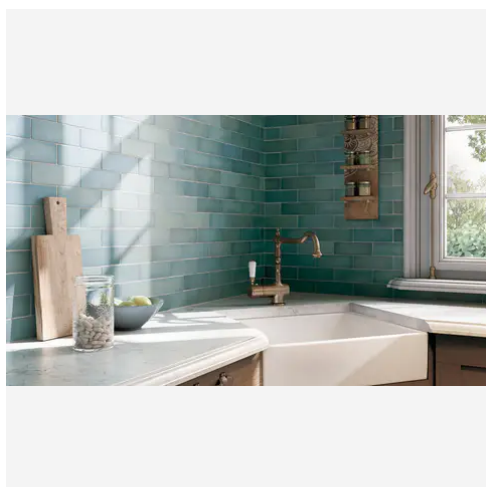

PRODUCT GALLERY

Discover the timeless elegance of our Artisan series, where tradition meets modernity. These ceramic tiles, available in a palette of eight vibrant colors, are crafted in the sizes of 2.5x8 and 5x5, complemented by a distinctive jolly trim. Perfect for indoor wall applications, each tile boasts a terracotta essence, high variation, and a handmade look that adds character to any space. With a matte finish on a durable ceramic body, the Artisan series invites warmth and authenticity into your home, promising a bespoke ambiance that is both inviting and refined.