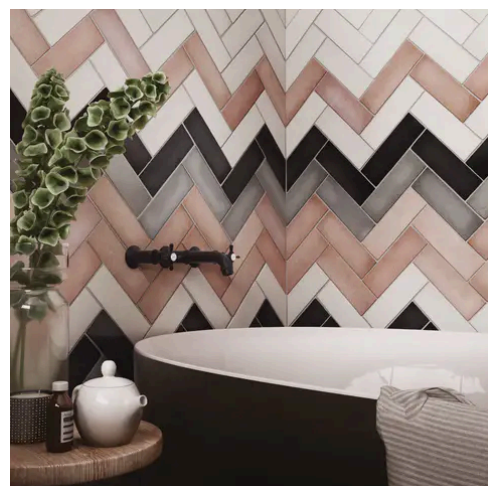

Artisan 2.5 x 8 Grey Stone Matte Rectangle Tile

Artisan 2.5x8 Grey Stone Matte Rectangle Tile

SKU
CER-ARTGRE-258-M

COLOR OPTIONS

Aquamarina

Black

Coral Pink

Grey Stone

PRODUCT GALLERY

Discover the timeless elegance of our Artisan series, where tradition meets modernity. These ceramic tiles, available in a palette of eight vibrant colors, are crafted in the sizes of 2.5x8 and 5x5, complemented by a distinctive jolly trim. Perfect for indoor wall applications, each tile boasts a terracotta essence, high variation, and a handmade look that adds character to any space. With a matte finish on a durable ceramic body, the Artisan series invites warmth and authenticity into your home, promising a bespoke ambiance that is both inviting and refined.