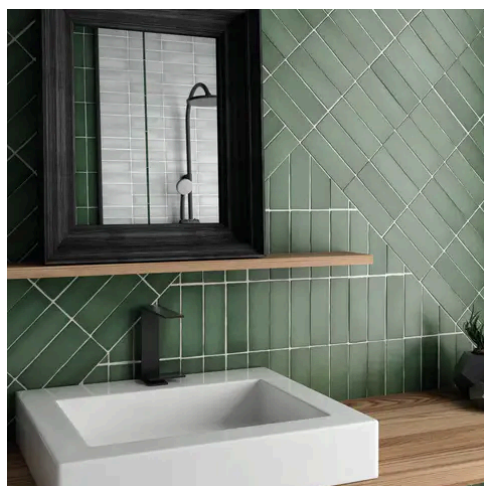

PRODUCT GALLERY

Discover the timeless elegance of our Artisan series, where tradition meets modernity. These ceramic tiles, available in a palette of eight vibrant colors, are crafted in the sizes of 2.5x8 and 5x5, complemented by a distinctive jolly trim. Perfect for indoor wall applications, each tile boasts a terracotta essence, high variation, and a handmade look that adds character to any space. With a matte finish on a durable ceramic body, the Artisan series invites warmth and authenticity into your home, promising a bespoke ambiance that is both inviting and refined.