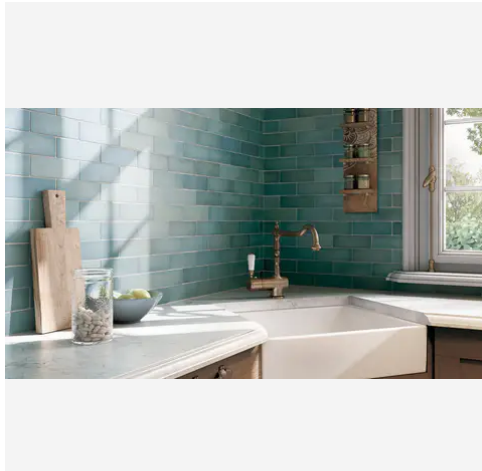

Artisan 2.5 x 8 Grey Stone Matte Rectangle Tile

Artisan 2.5x8 Grey Stone Matte Rectangle Tile

SKU
CER-ARTGRE-258-M

COLOR OPTIONS

SHAPE / SIZE

PRODUCT INFORMATION

Material Ceramic	Shape Rectangle
Chip/Tile Size 2.5 x 8	Finish Matte
Color Grey Stone	Sq Ft Per Piece N/A
Glazed Yes	Tile Thickness 9 mm
Shade Variation V4	Texture Variation T3
Size Variation S2	Pits & Chips Variation PC1

PRODUCT GALLERY

Discover the timeless elegance of our Artisan series, where tradition meets modernity. These ceramic tiles, available in a palette of eight vibrant colors, are crafted in the sizes of 2.5x8 and 5x5, complemented by a distinctive jolly trim. Perfect for indoor wall applications, each tile boasts a terracotta essence, high variation, and a handmade look that adds character to any space. With a matte finish on a durable ceramic body, the Artisan series invites warmth and authenticity into your home, promising a bespoke ambiance that is both inviting and refined.