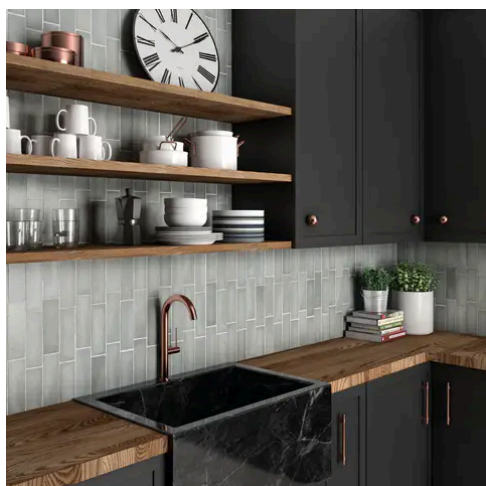

Artisan 2.5 x 8 Grey Stone Matte Rectangle Tile

Artisan 2.5x8 Grey Stone Matte Rectangle Tile

SKU
CER-ARTGRE-258-M

COLOR OPTIONS

Aquamarina

Black

Coral Pink

Grey Stone

PRODUCT GALLERY

Discover the timeless elegance of our Artisan series, where tradition meets modernity. These ceramic tiles, available in a palette of eight vibrant colors, are crafted in the sizes of 2.5x8 and 5x5, complemented by a distinctive jolly trim. Perfect for indoor wall applications, each tile boasts a terracotta essence, high variation, and a handmade look that adds character to any space. With a matte finish on a durable ceramic body, the Artisan series invites warmth and authenticity into your home, promising a bespoke ambiance that is both inviting and refined.