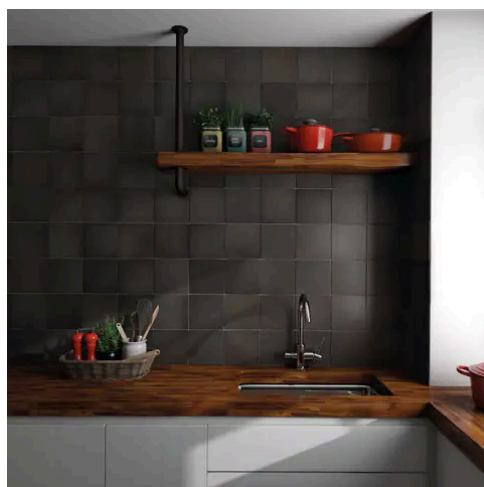

PRODUCT GALLERY

Discover the timeless elegance of our Artisan series, where tradition meets modernity. These ceramic tiles, available in a palette of eight vibrant colors, are crafted in the sizes of 2.5x8 and 5x5, complemented by a distinctive jolly trim. Perfect for indoor wall applications, each tile boasts a terracotta essence, high variation, and a handmade look that adds character to any space. With a matte finish on a durable ceramic body, the Artisan series invites warmth and authenticity into your home, promising a bespoke ambiance that is both inviting and refined.