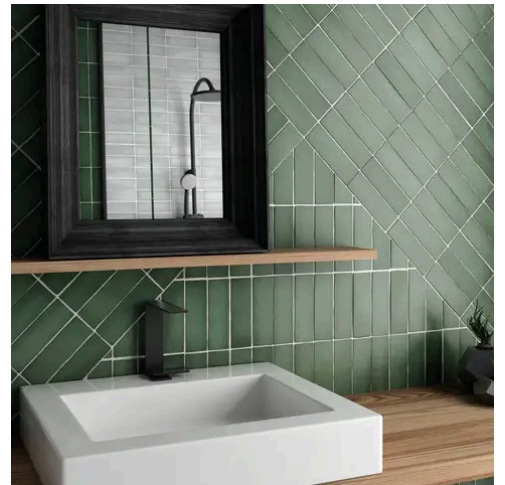

Artisan 2.5 x 8 Grey Stone Matte Rectangle Tile

Artisan 2.5x8 Grey Stone Matte Rectangle Tile

SKU
CER-ARTGRE-258-M

COLOR OPTIONS

SHAPE / SIZE

PRODUCT INFORMATION

Material Ceramic	Shape Rectangle
Chip/Tile Size 2.5 x 8	Finish Matte
Color Grey Stone	Sq Ft Per Piece N/A
Glazed Yes	Tile Thickness 9 mm
Shade Variation V4	Texture Variation T3
Size Variation S2	Pits & Chips Variation PC1

PRODUCT GALLERY

Discover the timeless elegance of our Artisan series, where tradition meets modernity. These ceramic tiles, available in a palette of eight vibrant colors, are crafted in the sizes of 2.5x8 and 5x5, complemented by a distinctive jolly trim. Perfect for indoor wall applications, each tile boasts a terracotta essence, high variation, and a handmade look that adds character to any space. With a matte finish on a durable ceramic body, the Artisan series invites warmth and authenticity into your home, promising a bespoke ambiance that is both inviting and refined.