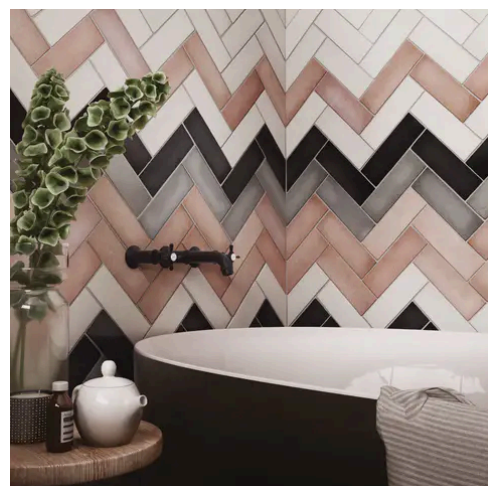

Artisan 2.5 x 8 Coral Pink Matte Rectangle Tile

Artisan 2.5x8 Coral Pink Matte Rectangle Tile

SKU
CER-ARTCOR-258-M

COLOR OPTIONS

SHAPE / SIZE

PRODUCT INFORMATION

Material Ceramic	Shape Rectangle
Chip/Tile Size 2.5 x 8	Finish Matte
Color Coral Pink	Sq Ft Per Piece N/A
Glazed Yes	Tile Thickness 9 mm
Shade Variation V4	Texture Variation T3
Size Variation S2	Pits & Chips Variation PC1

PRODUCT GALLERY

Discover the timeless elegance of our Artisan series, where tradition meets modernity. These ceramic tiles, available in a palette of eight vibrant colors, are crafted in the sizes of 2.5x8 and 5x5, complemented by a distinctive jolly trim. Perfect for indoor wall applications, each tile boasts a terracotta essence, high variation, and a handmade look that adds character to any space. With a matte finish on a durable ceramic body, the Artisan series invites warmth and authenticity into your home, promising a bespoke ambiance that is both inviting and refined.