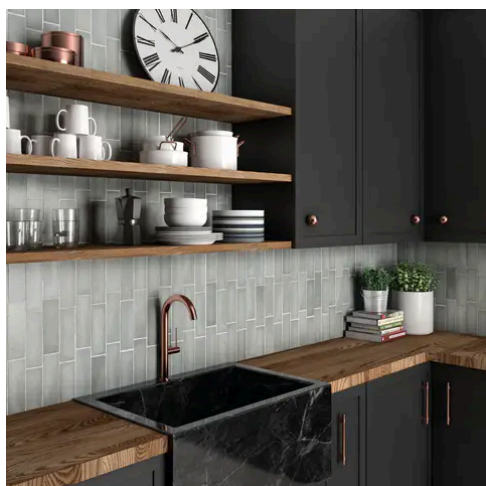

Artisan 2.5 x 8 Coral Pink Matte Rectangle Tile

Artisan 2.5x8 Coral Pink Matte Rectangle Tile

SKU
CER-ARTCOR-258-M

COLOR OPTIONS

SHAPE / SIZE

PRODUCT INFORMATION

Material Ceramic	Shape Rectangle
Chip/Tile Size 2.5 x 8	Finish Matte
Color Coral Pink	Sq Ft Per Piece N/A
Glazed Yes	Tile Thickness 9 mm
Shade Variation V4	Texture Variation T3
Size Variation S2	Pits & Chips Variation PC1

PRODUCT GALLERY

Discover the timeless elegance of our Artisan series, where tradition meets modernity. These ceramic tiles, available in a palette of eight vibrant colors, are crafted in the sizes of 2.5x8 and 5x5, complemented by a distinctive jolly trim. Perfect for indoor wall applications, each tile boasts a terracotta essence, high variation, and a handmade look that adds character to any space. With a matte finish on a durable ceramic body, the Artisan series invites warmth and authenticity into your home, promising a bespoke ambiance that is both inviting and refined.