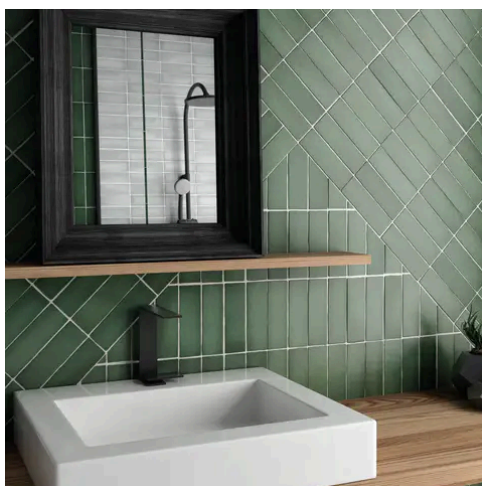

PRODUCT GALLERY

Discover the timeless elegance of our Artisan series, where tradition meets modernity. These ceramic tiles, available in a palette of eight vibrant colors, are crafted in the sizes of 2.5x8 and 5x5, complemented by a distinctive jolly trim. Perfect for indoor wall applications, each tile boasts a terracotta essence, high variation, and a handmade look that adds character to any space. With a matte finish on a durable ceramic body, the Artisan series invites warmth and authenticity into your home, promising a bespoke ambiance that is both inviting and refined.