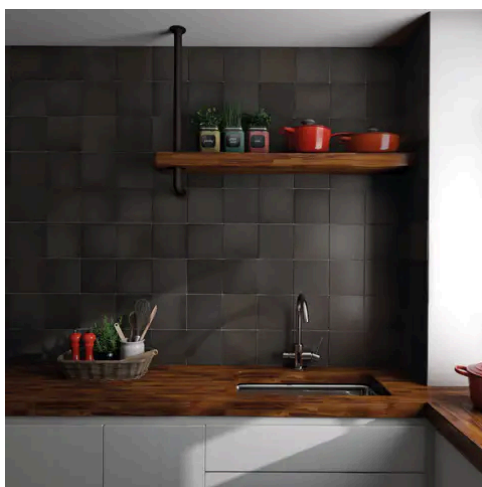

PRODUCT GALLERY

Discover the timeless elegance of our Artisan series, where tradition meets modernity. These ceramic tiles, available in a palette of eight vibrant colors, are crafted in the sizes of 2.5x8 and 5x5, complemented by a distinctive jolly trim. Perfect for indoor wall applications, each tile boasts a terracotta essence, high variation, and a handmade look that adds character to any space. With a matte finish on a durable ceramic body, the Artisan series invites warmth and authenticity into your home, promising a bespoke ambiance that is both inviting and refined.