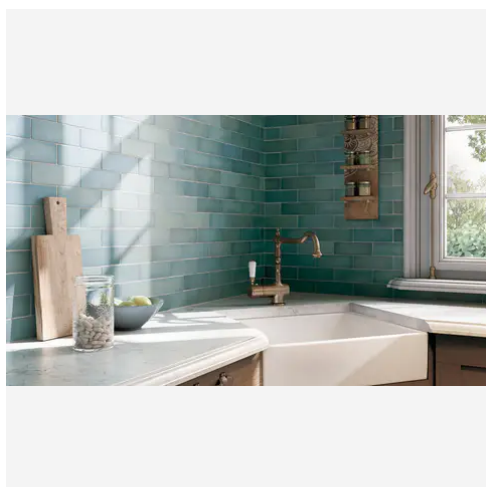

Artisan 2.5 x 8 Coral Pink Matte Rectangle Tile

Artisan 2.5x8 Coral Pink Matte Rectangle Tile

SKU
CER-ARTCOR-258-M

COLOR OPTIONS

SHAPE / SIZE

PRODUCT INFORMATION

Material Ceramic	Shape Rectangle
Chip/Tile Size 2.5 x 8	Finish Matte
Color Coral Pink	Sq Ft Per Piece N/A
Glazed Yes	Tile Thickness 9 mm
Shade Variation V4	Texture Variation T3
Size Variation S2	Pits & Chips Variation PC1

PRODUCT GALLERY

Discover the timeless elegance of our Artisan series, where tradition meets modernity. These ceramic tiles, available in a palette of eight vibrant colors, are crafted in the sizes of 2.5x8 and 5x5, complemented by a distinctive jolly trim. Perfect for indoor wall applications, each tile boasts a terracotta essence, high variation, and a handmade look that adds character to any space. With a matte finish on a durable ceramic body, the Artisan series invites warmth and authenticity into your home, promising a bespoke ambiance that is both inviting and refined.