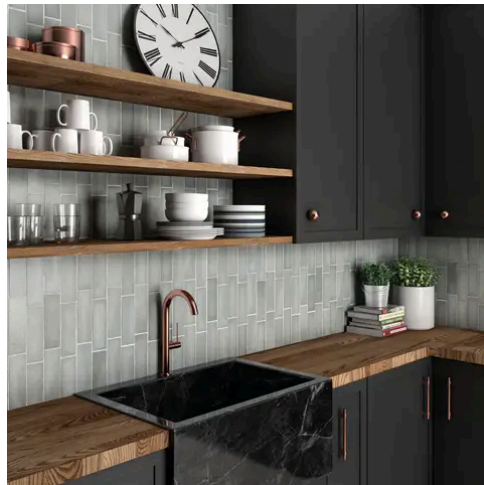

---

PRODUCT GALLERY

Discover the timeless elegance of our Artisan series, where tradition meets modernity. These ceramic tiles, available in a palette of eight vibrant colors, are crafted in the sizes of 2.5x8 and 5x5, complemented by a distinctive jolly trim. Perfect for indoor wall applications, each tile boasts a terracotta essence, high variation, and a handmade look that adds character to any space. With a matte finish on a durable ceramic body, the Artisan series invites warmth and authenticity into your home, promising a bespoke ambiance that is both inviting and refined.