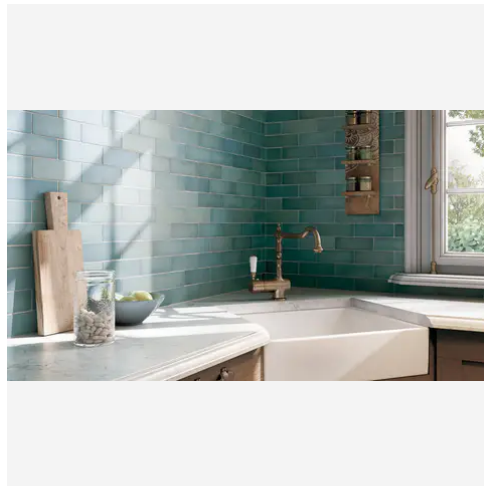

---

PRODUCT GALLERY

Discover the timeless elegance of our Artisan series, where tradition meets modernity. These ceramic tiles, available in a palette of eight vibrant colors, are crafted in the sizes of 2.5x8 and 5x5, complemented by a distinctive jolly trim. Perfect for indoor wall applications, each tile boasts a terracotta essence, high variation, and a handmade look that adds character to any space. With a matte finish on a durable ceramic body, the Artisan series invites warmth and authenticity into your home, promising a bespoke ambiance that is both inviting and refined.