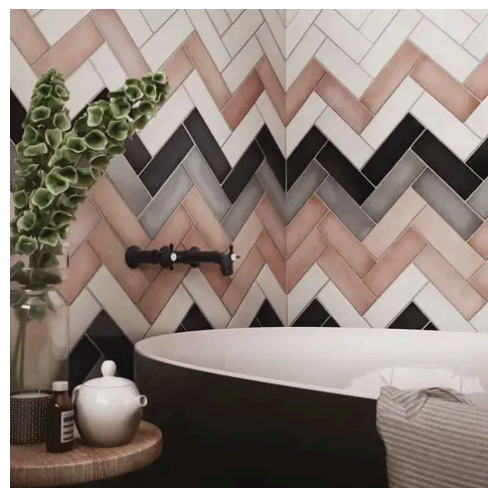

Artisan 2.5 x 8 Aquamarina Matte Rectangle Tile

Artisan 2.5x8 Aquamarina Matte Rectangle Tile

SKU
CER-ARTAQU-258-M

COLOR OPTIONS

SHAPE / SIZE

PRODUCT INFORMATION

Material Ceramic	Shape Rectangle
Chip/Tile Size 2.5 x 8	Finish Matte
Color Aquamarina	Sq Ft Per Piece N/A
Glazed Yes	Tile Thickness 9 mm
Shade Variation V4	Texture Variation T3
Size Variation S2	Pits & Chips Variation PC1

PRODUCT GALLERY

Discover the timeless elegance of our Artisan series, where tradition meets modernity. These ceramic tiles, available in a palette of eight vibrant colors, are crafted in the sizes of 2.5x8 and 5x5, complemented by a distinctive jolly trim. Perfect for indoor wall applications, each tile boasts a terracotta essence, high variation, and a handmade look that adds character to any space. With a matte finish on a durable ceramic body, the Artisan series invites warmth and authenticity into your home, promising a bespoke ambiance that is both inviting and refined.