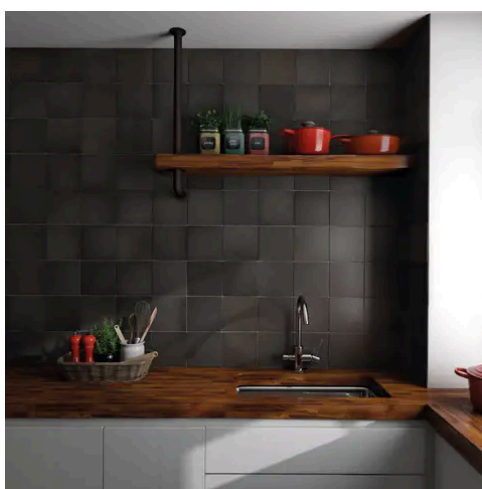

PRODUCT GALLERY

Discover the timeless elegance of our Artisan series, where tradition meets modernity. These ceramic tiles, available in a palette of eight vibrant colors, are crafted in the sizes of 2.5x8 and 5x5, complemented by a distinctive jolly trim. Perfect for indoor wall applications, each tile boasts a terracotta essence, high variation, and a handmade look that adds character to any space. With a matte finish on a durable ceramic body, the Artisan series invites warmth and authenticity into your home, promising a bespoke ambiance that is both inviting and refined.