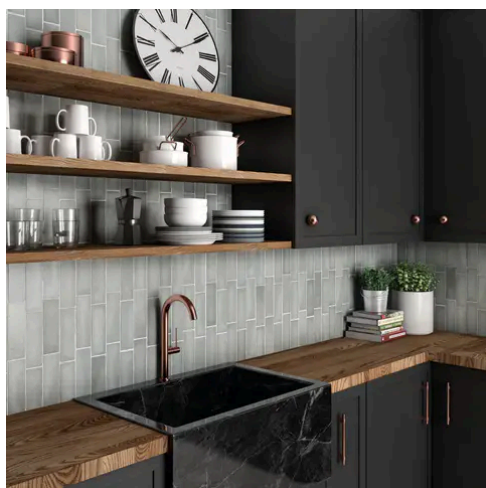

Artisan 2.5 x 8 Aquamarina Matte Rectangle Tile

Artisan 2.5x8 Aquamarina Matte Rectangle Tile

SKU
CER-ARTAQU-258-M

COLOR OPTIONS

SHAPE / SIZE

PRODUCT INFORMATION

Material Ceramic	Shape Rectangle
Chip/Tile Size 2.5 x 8	Finish Matte
Color Aquamarina	Sq Ft Per Piece N/A
Glazed Yes	Tile Thickness 9 mm
Shade Variation V4	Texture Variation T3
Size Variation S2	Pits & Chips Variation PC1

PRODUCT GALLERY

Discover the timeless elegance of our Artisan series, where tradition meets modernity. These ceramic tiles, available in a palette of eight vibrant colors, are crafted in the sizes of 2.5x8 and 5x5, complemented by a distinctive jolly trim. Perfect for indoor wall applications, each tile boasts a terracotta essence, high variation, and a handmade look that adds character to any space. With a matte finish on a durable ceramic body, the Artisan series invites warmth and authenticity into your home, promising a bespoke ambiance that is both inviting and refined.