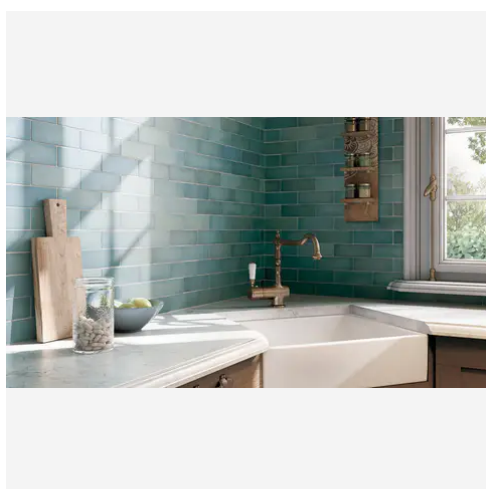

Artisan 2.5 x 8 Aquamarina Matte Rectangle Tile

Artisan 2.5x8 Aquamarina Matte Rectangle Tile

SKU
CER-ARTAQU-258-M

COLOR OPTIONS

SHAPE / SIZE

PRODUCT INFORMATION

Material Ceramic	Shape Rectangle
Chip/Tile Size 2.5 x 8	Finish Matte
Color Aquamarina	Sq Ft Per Piece N/A
Glazed Yes	Tile Thickness 9 mm
Shade Variation V4	Texture Variation T3
Size Variation S2	Pits & Chips Variation PC1

PRODUCT GALLERY

Discover the timeless elegance of our Artisan series, where tradition meets modernity. These ceramic tiles, available in a palette of eight vibrant colors, are crafted in the sizes of 2.5x8 and 5x5, complemented by a distinctive jolly trim. Perfect for indoor wall applications, each tile boasts a terracotta essence, high variation, and a handmade look that adds character to any space. With a matte finish on a durable ceramic body, the Artisan series invites warmth and authenticity into your home, promising a bespoke ambiance that is both inviting and refined.