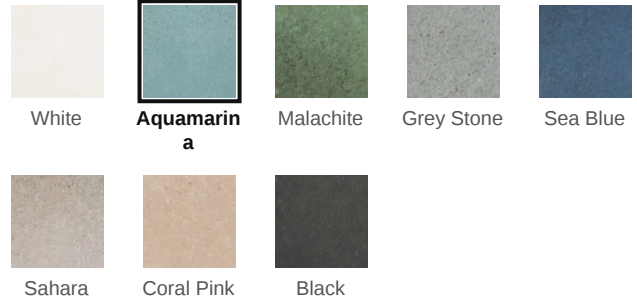

Artisan 2.5 x 8 Aquamarina Matte Rectangle Tile

Artisan 2.5x8 Aquamarina Matte Rectangle Tile

SKU
CER-ARTAQU-258-M

COLOR OPTIONS

SHAPE / SIZE

PRODUCT INFORMATION

Material Ceramic	Shape Rectangle
Chip/Tile Size 2.5 x 8	Finish Matte
Color Aquamarina	Sq Ft Per Piece N/A
Glazed Yes	Tile Thickness 9 mm
Shade Variation V4	Texture Variation T3
Size Variation S2	Pits & Chips Variation PC1

PRODUCT GALLERY

Discover the timeless elegance of our Artisan series, where tradition meets modernity. These ceramic tiles, available in a palette of eight vibrant colors, are crafted in the sizes of 2.5x8 and 5x5, complemented by a distinctive jolly trim. Perfect for indoor wall applications, each tile boasts a terracotta essence, high variation, and a handmade look that adds character to any space. With a matte finish on a durable ceramic body, the Artisan series invites warmth and authenticity into your home, promising a bespoke ambiance that is both inviting and refined.