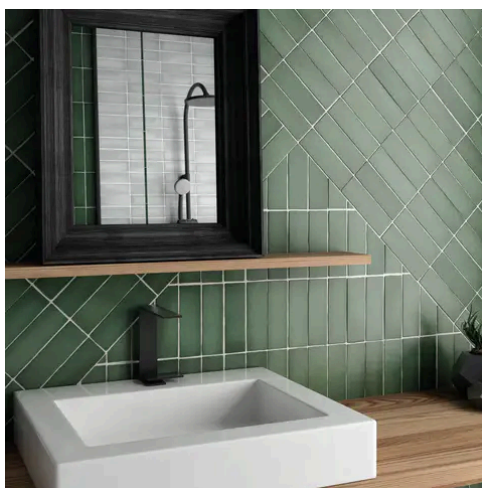

Artisan 2.5 x 8 Aquamarina Matte Rectangle Tile

Artisan 2.5x8 Aquamarina Matte Rectangle Tile

SKU
CER-ARTAQU-258-M

COLOR OPTIONS

SHAPE / SIZE

PRODUCT INFORMATION

Material Ceramic	Shape Rectangle
Chip/Tile Size 2.5 x 8	Finish Matte
Color Aquamarina	Sq Ft Per Piece N/A
Glazed Yes	Tile Thickness 9 mm
Shade Variation V4	Texture Variation T3
Size Variation S2	Pits & Chips Variation PC1

PRODUCT GALLERY

Discover the timeless elegance of our Artisan series, where tradition meets modernity. These ceramic tiles, available in a palette of eight vibrant colors, are crafted in the sizes of 2.5x8 and 5x5, complemented by a distinctive jolly trim. Perfect for indoor wall applications, each tile boasts a terracotta essence, high variation, and a handmade look that adds character to any space. With a matte finish on a durable ceramic body, the Artisan series invites warmth and authenticity into your home, promising a bespoke ambiance that is both inviting and refined.